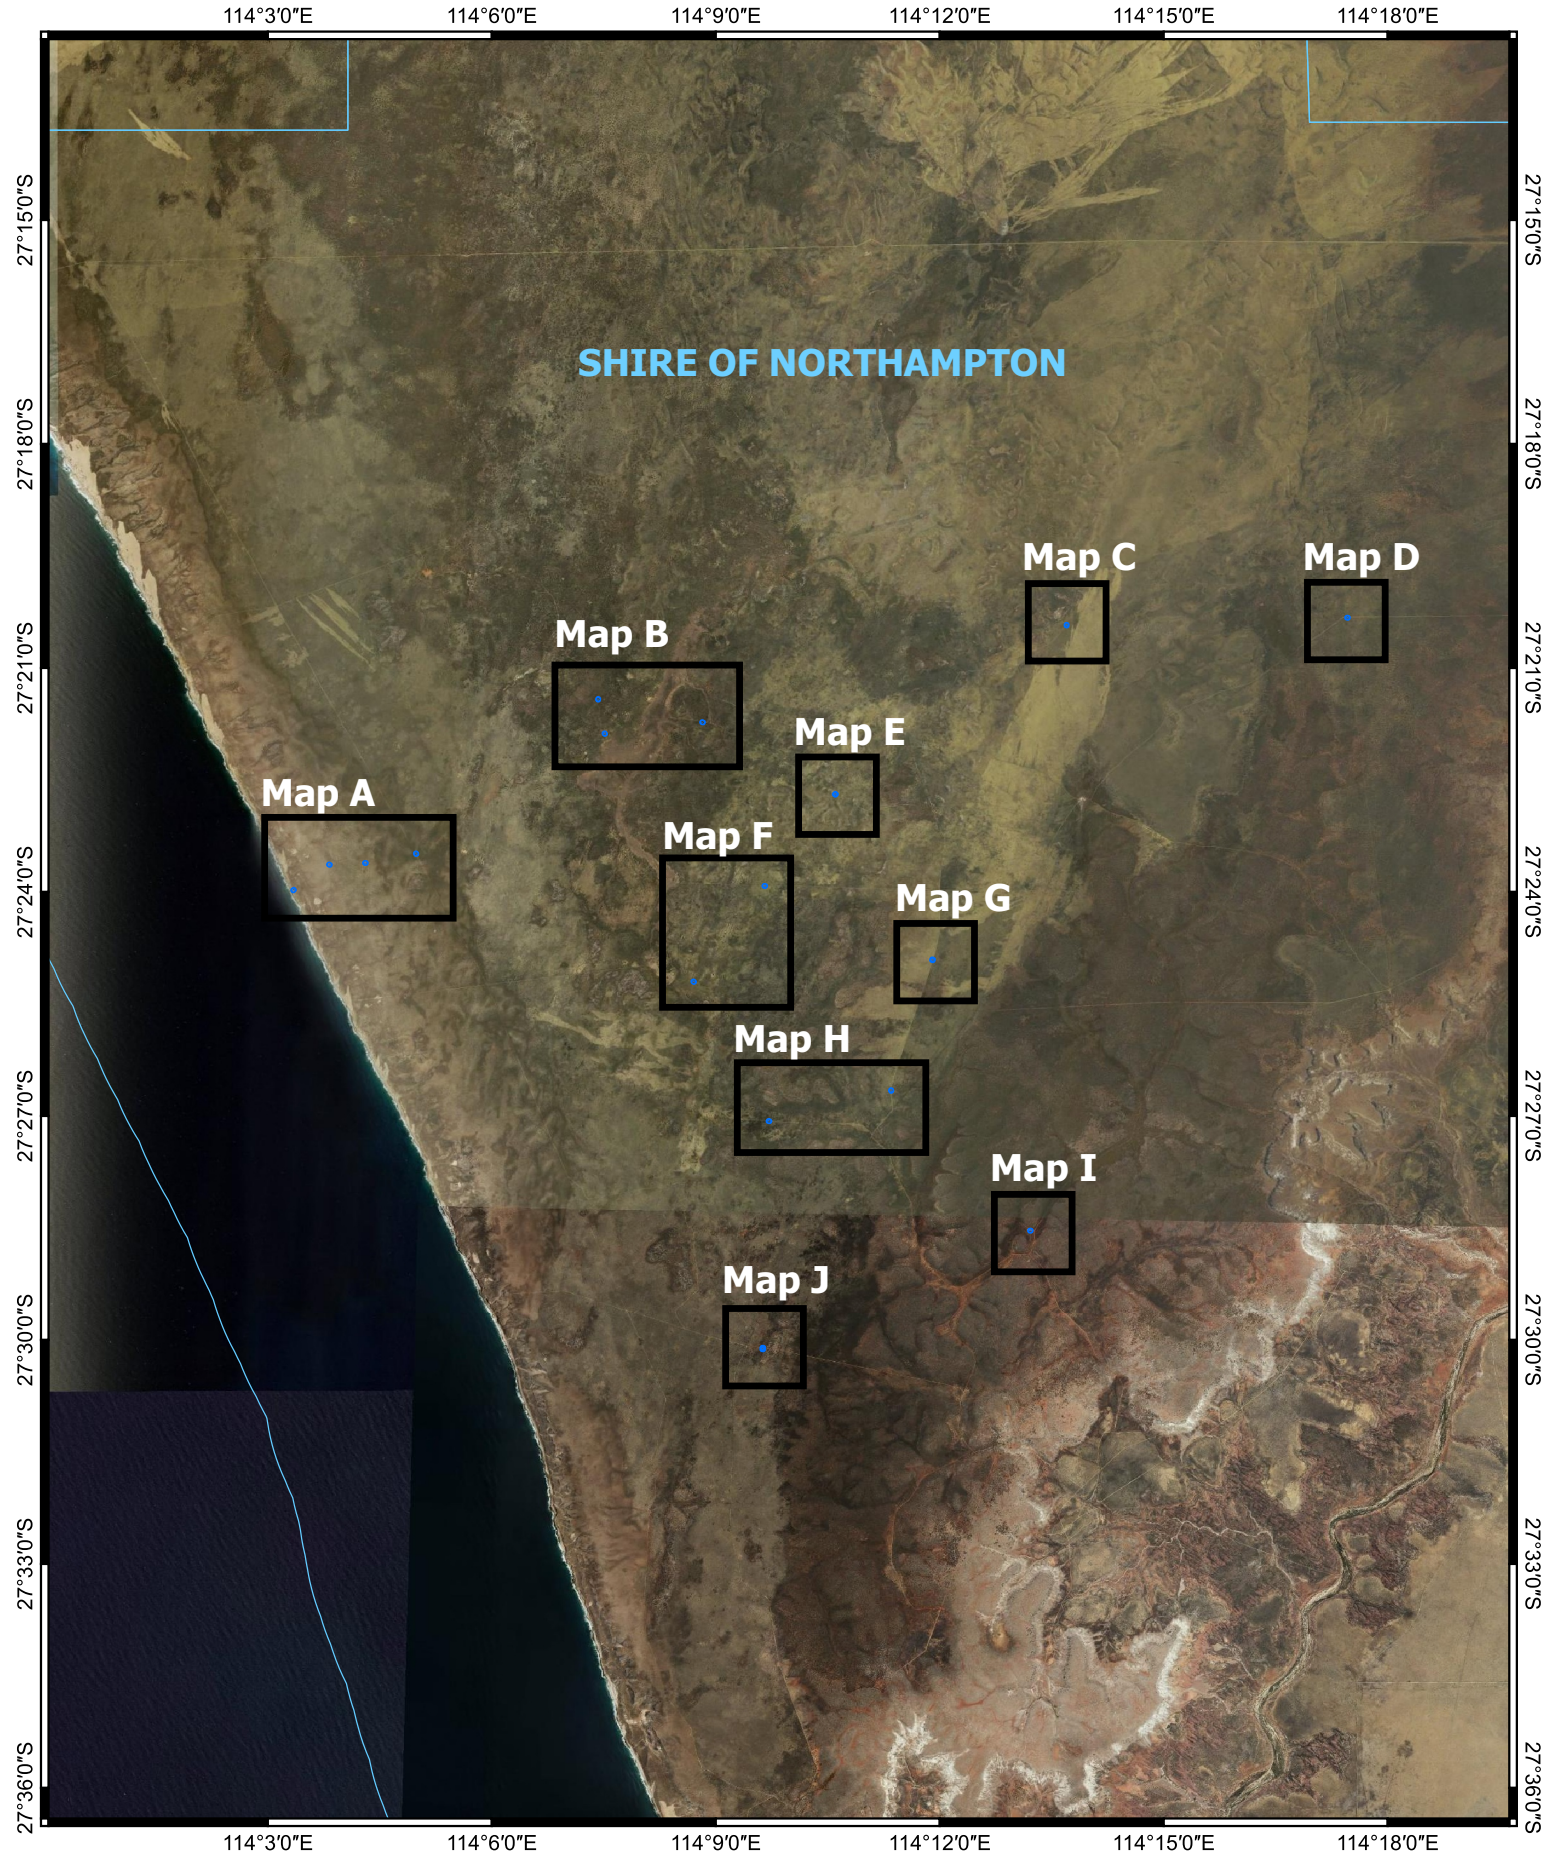

CPS 10710/1 - Map

Legend

-  CPS areas applied to clear
-  Local Government Authorities

1:130,000
Projection: GDA2020

GOVERNMENT OF
WESTERN AUSTRALIA