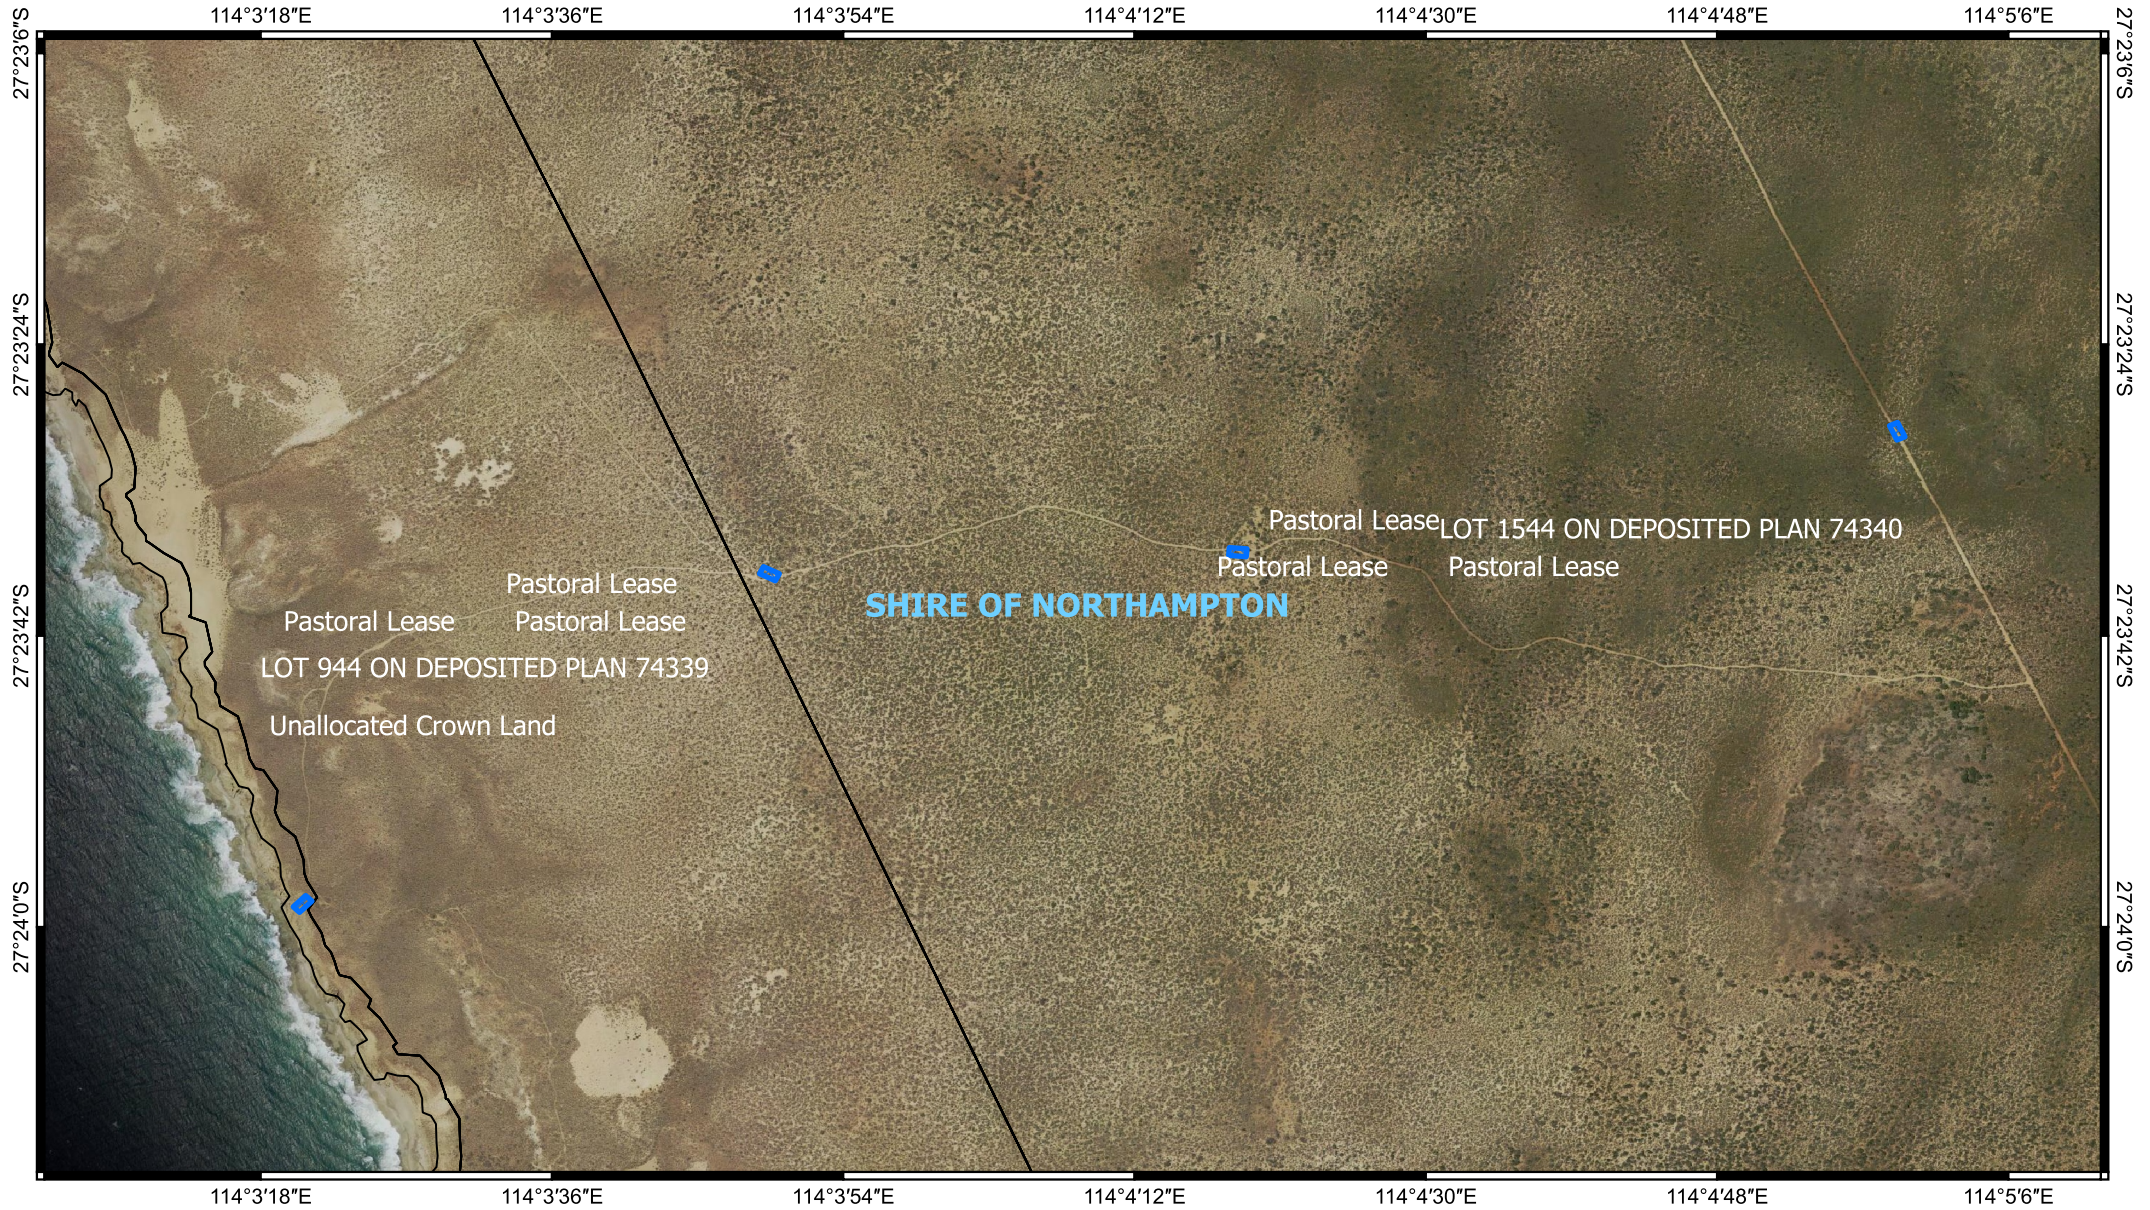

CPS 10610/1 - Map A

SHIRE OF NORTHAMPTON

Pastoral Lease
Pastoral Lease
LOT 944 ON DEPOSITED PLAN 74339
Unallocated Crown Land

Pastoral Lease
Pastoral Lease
Pastoral Lease
LOT 1544 ON DEPOSITED PLAN 74340

- Legend**
-  CPS areas applied to clear
 -  Land Tenure
 -  Local Government Authorities

1:10,000
Projection: GDA 2020

GOVERNMENT OF
WESTERN AUSTRALIA