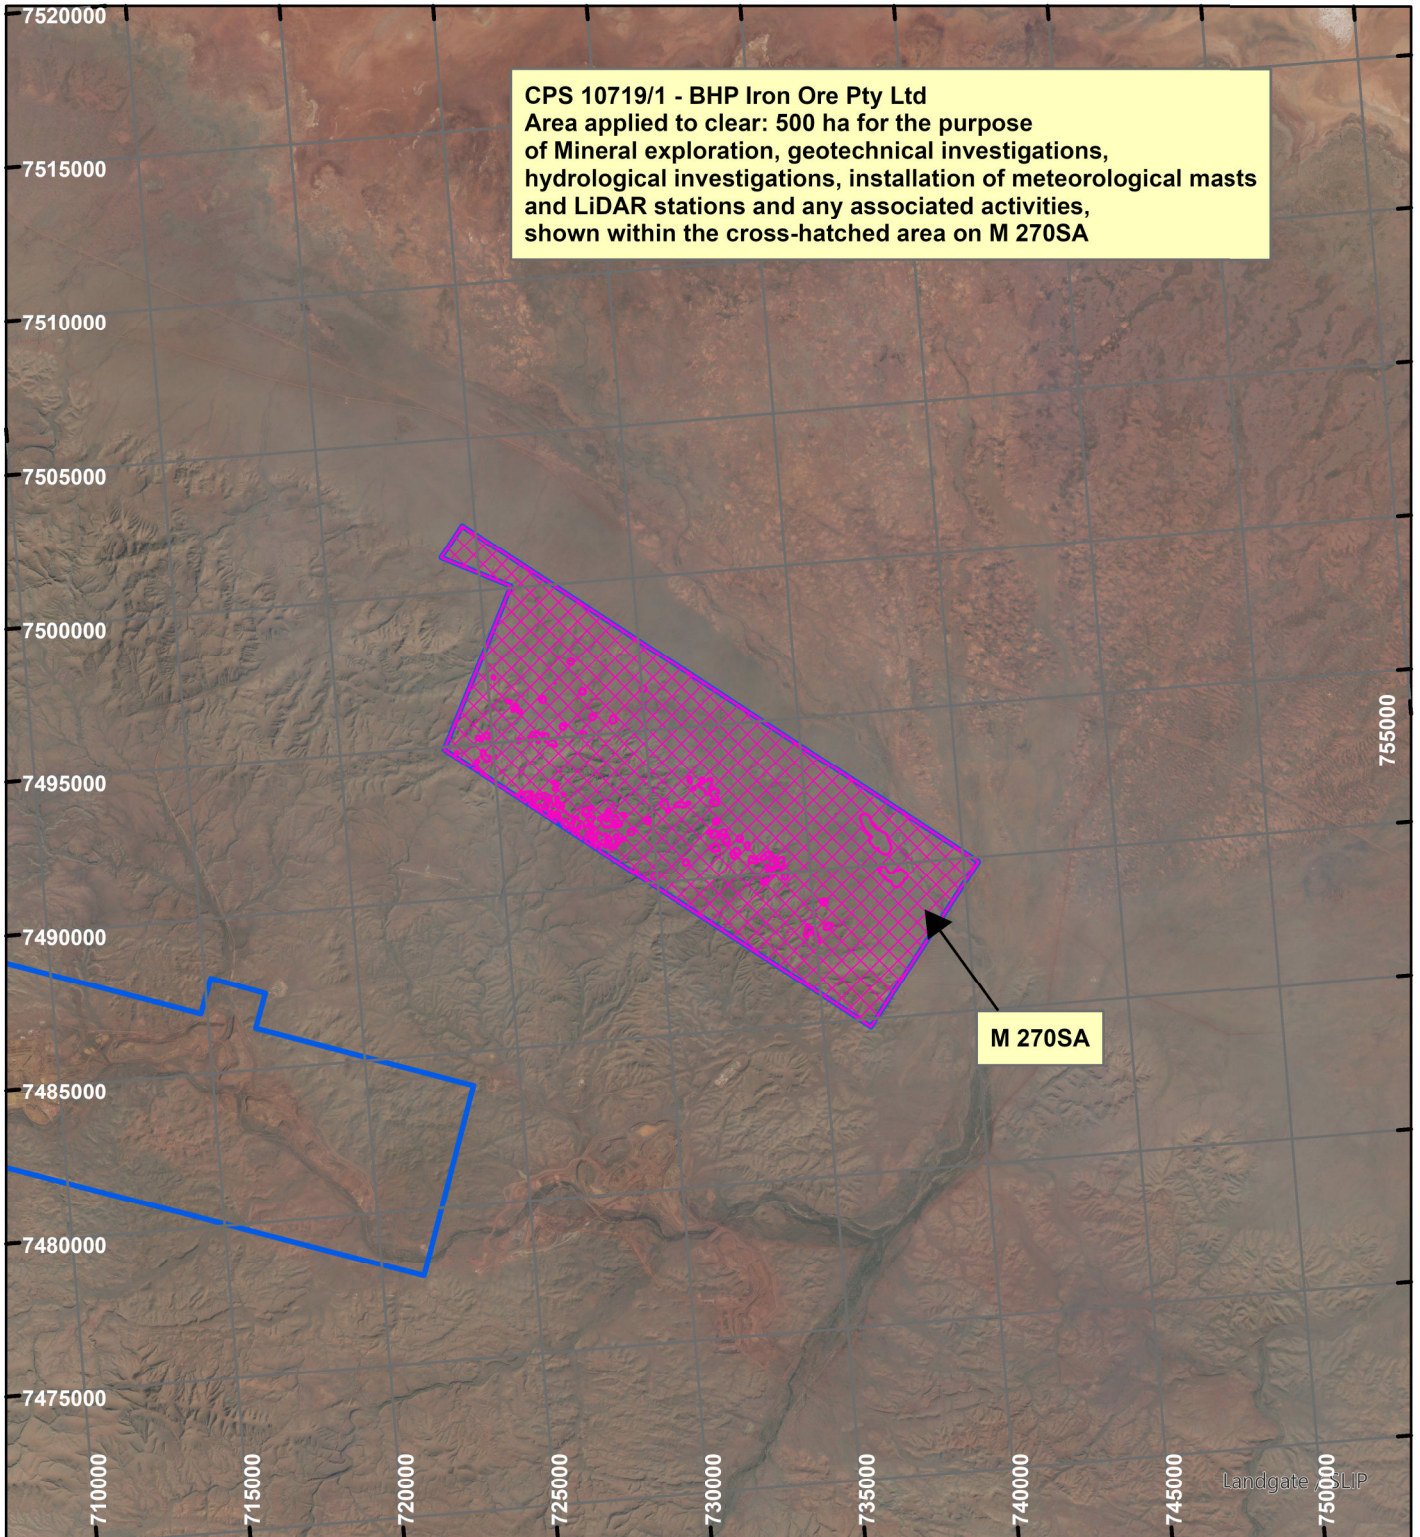

CPS 10719/1 - BHP Iron Ore Pty Ltd

LEGEND

Clearing Instruments

Mining Tenements

Orthophotography sourced from Landgate

Scale 1:250,000

(Approximate when reproduced at A4)

Geocentric Datum Australia 1994

Note: the data in this map have not been projected. This may result in geometric distortion or measurement inaccuracies.

..... Date

Officer with delegated authority under Section 20 of the Environmental Protection Act 1986