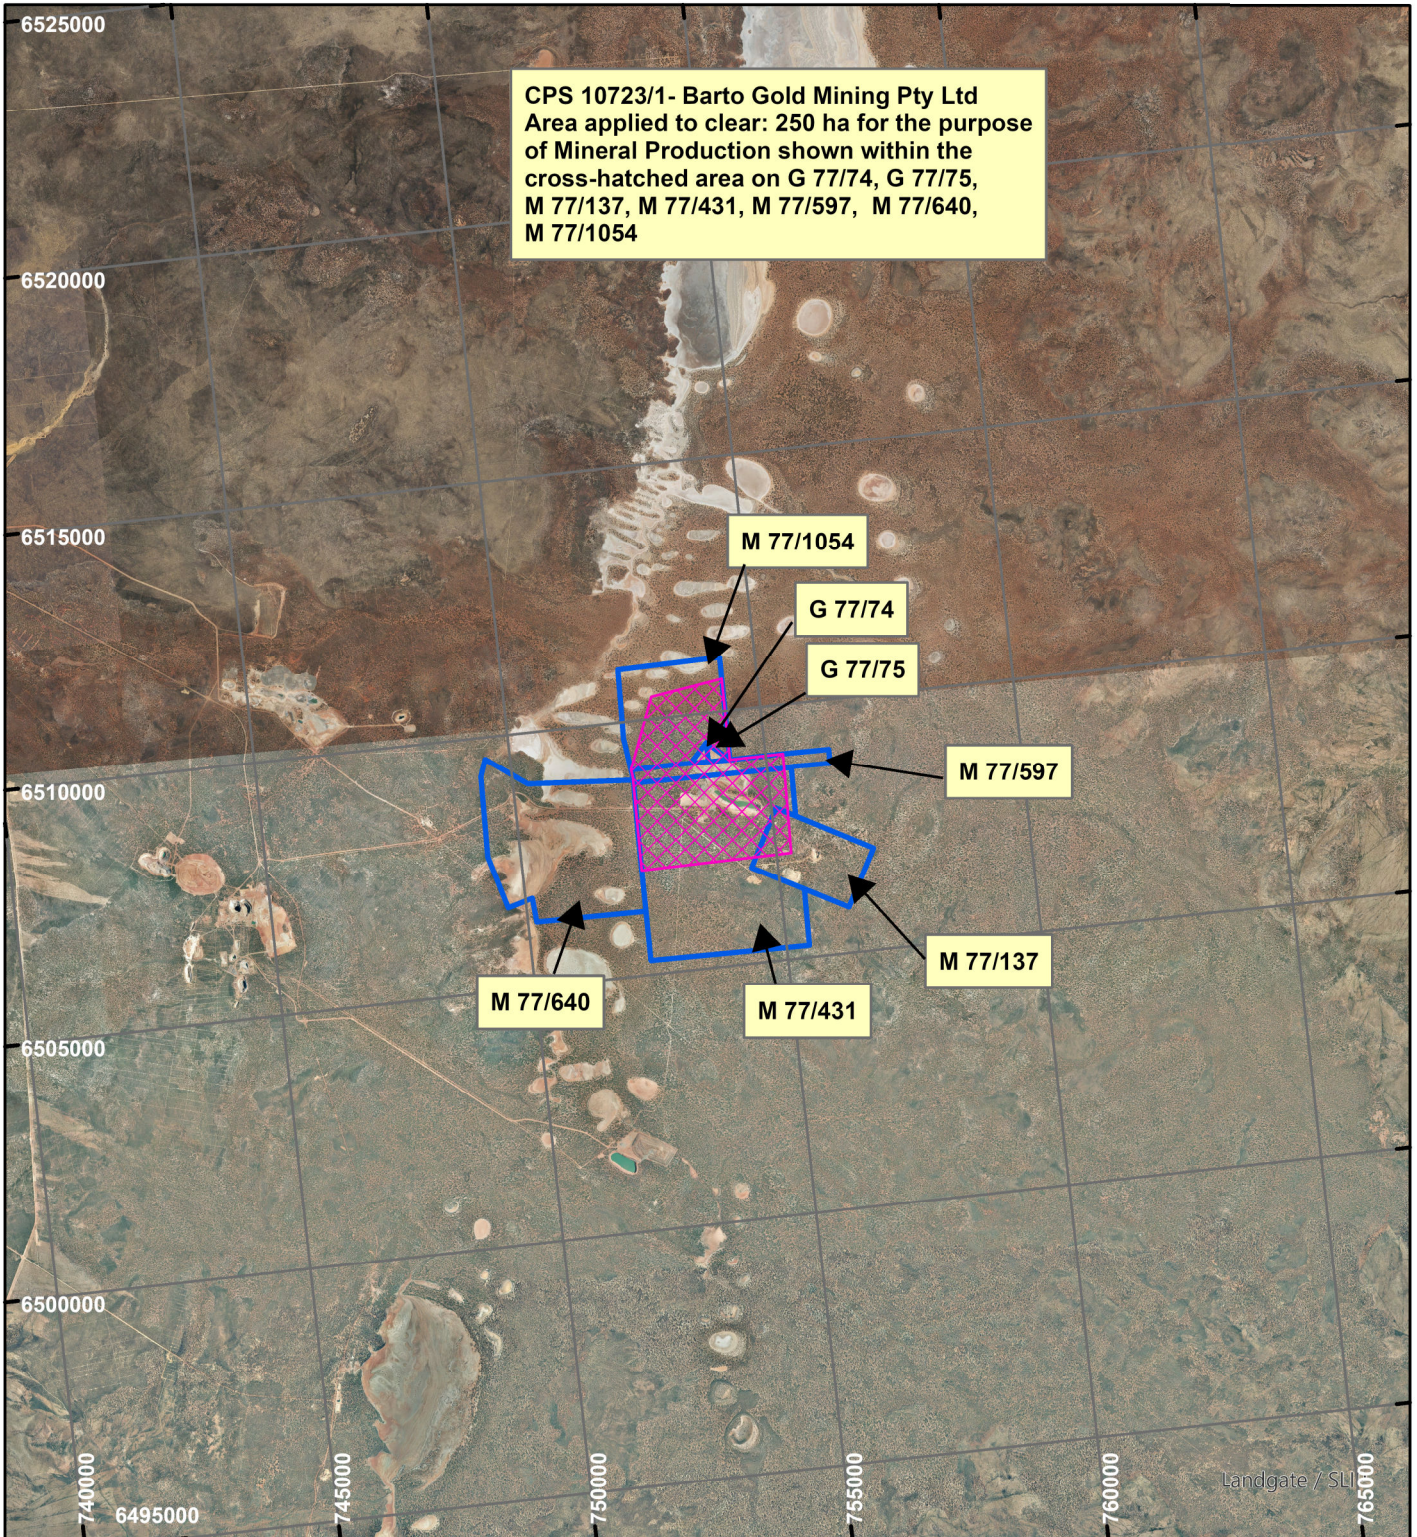

# CPS 10723/1- Barto Gold Mining Pty Ltd

## LEGEND

Clearing Instruments

Mining Tenements

Scale 1:150,000

(Approximate when reproduced at A4)

Geocentric Datum Australia 1994

Note: the data in this map have not been projected. This may result in geometric distortion or measurement inaccuracies.

..... Date .....

Officer with delegated authority under Section 20 of  
 the Environmental Protection Act 1986

Information derived from this map should be  
 confirmed with the data custodian acknowledged  
 by the agency acronym in the legend.