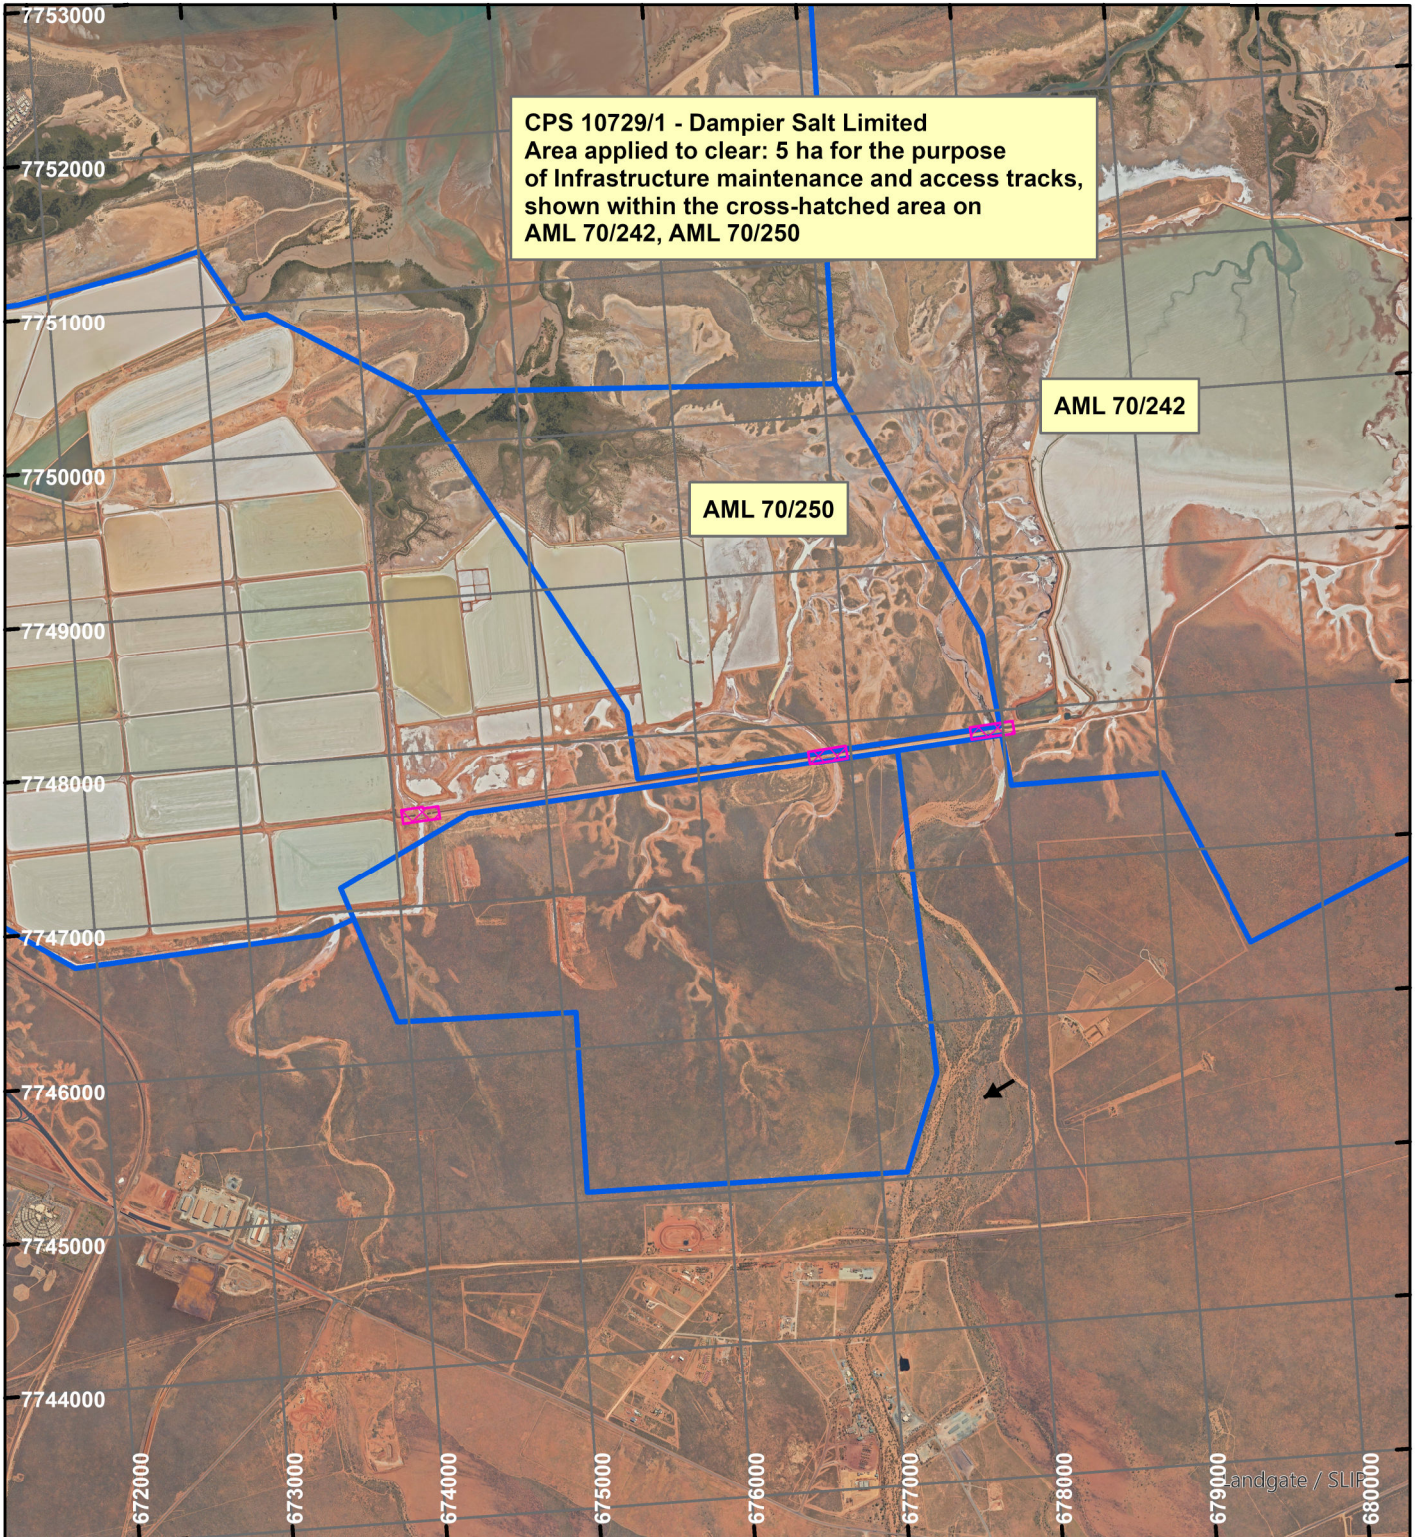

CPS 10729/1- Dampier Salt Limited

LEGEND

Clearing Instruments

Mining Tenements

Orthophotography sourced from Landgate

Scale 1:50,000

(Approximate when reproduced at A4)

Geocentric Datum Australia 1994

Note: the data in this map have not been projected. This may result in geometric distortion or measurement inaccuracies.

..... Date

Officer with delegated authority under Section 20 of the Environmental Protection Act 1986

Information derived from this map should be confirmed with the data custodian acknowledged by the agency acronym in the legend.