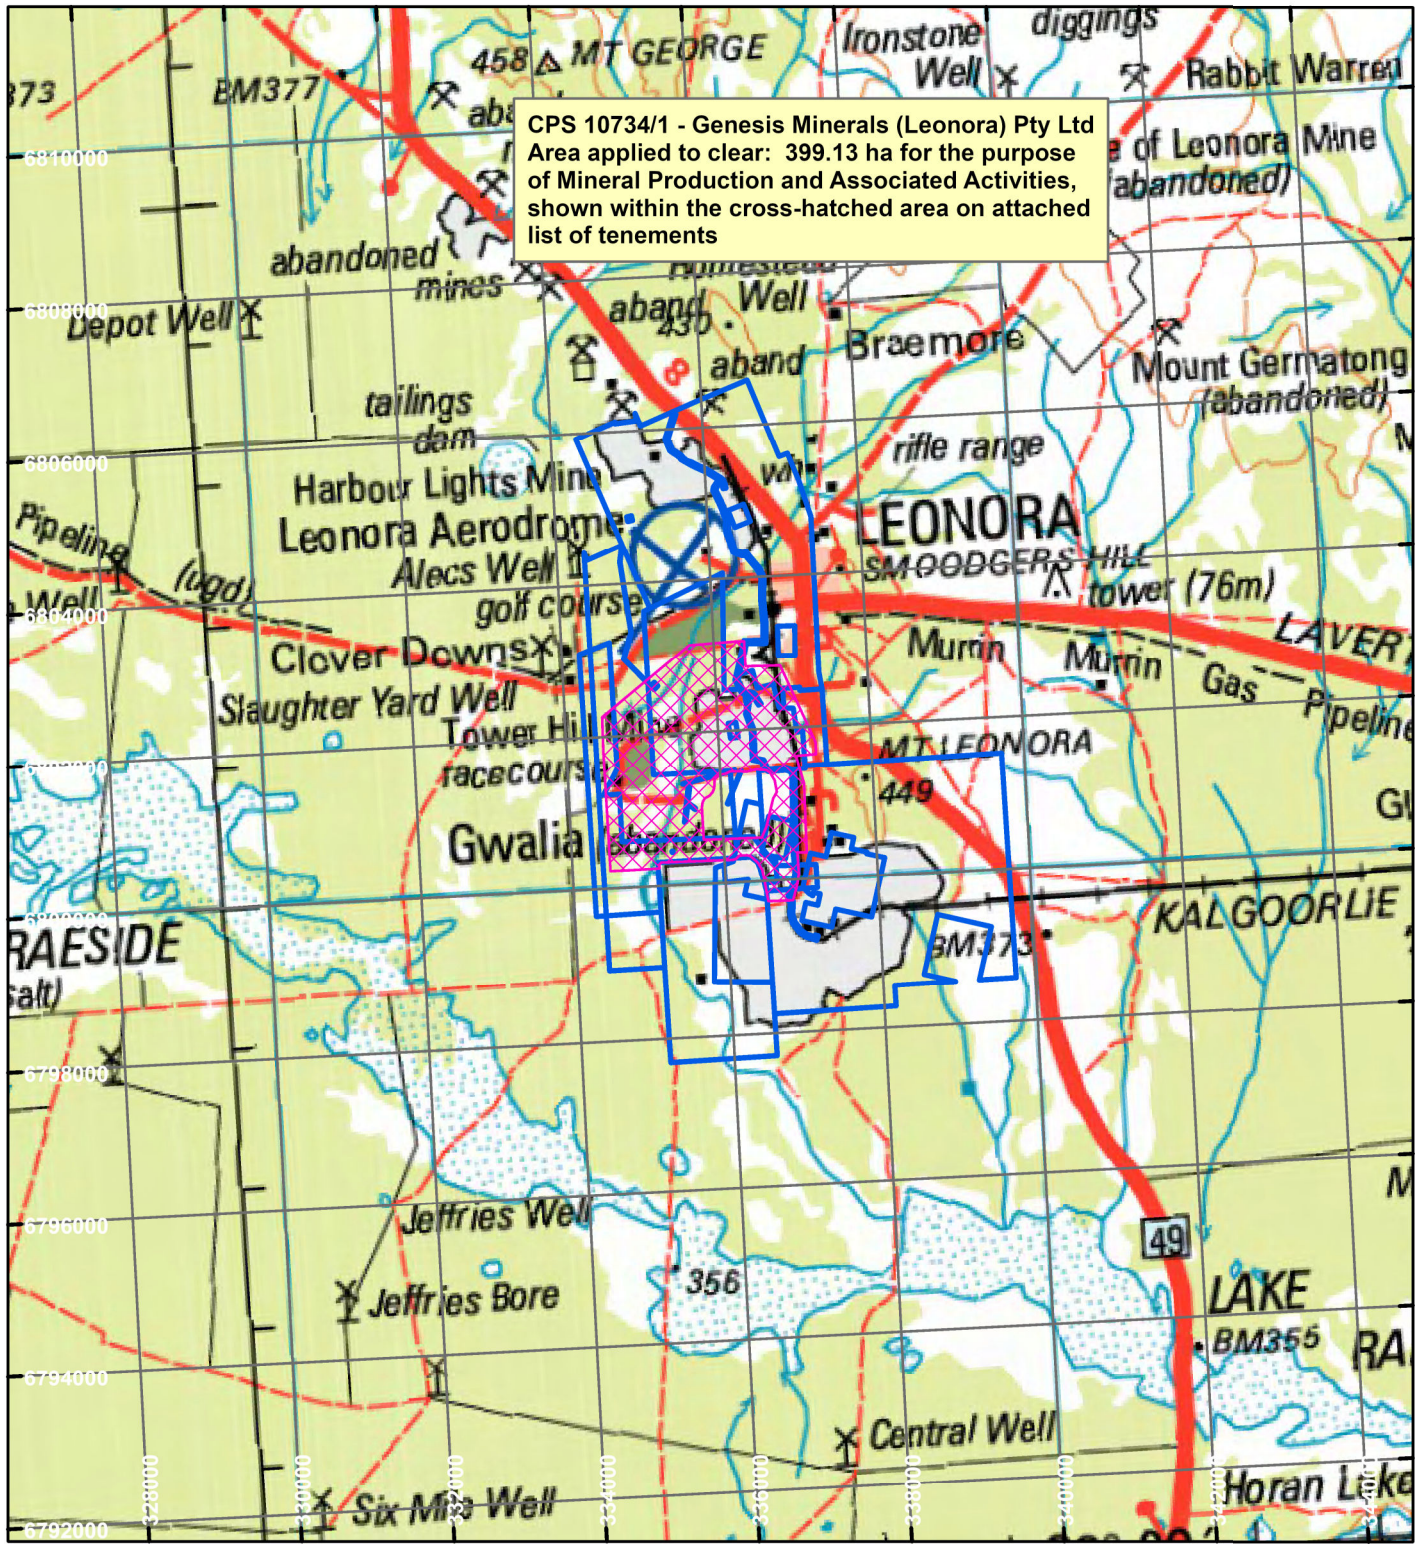

CPS 10734/1 - Genesis Minerals (Leonora) Pty Ltd

LEGEND

-  Clearing Instruments
-  Mining Tenements

Scale 1:100,000
 (Approximate when reproduced at A4)
 Geocentric Datum Australia 1994
 Note: the data in this map have not been projected. This may result in geometric distortion or measurement inaccuracies.

..... Date

Officer with delegated authority under Section 20 of the Environmental Protection Act 1986

Information derived from this map should be confirmed with the data custodian acknowledged by the agency acronym in the legend.