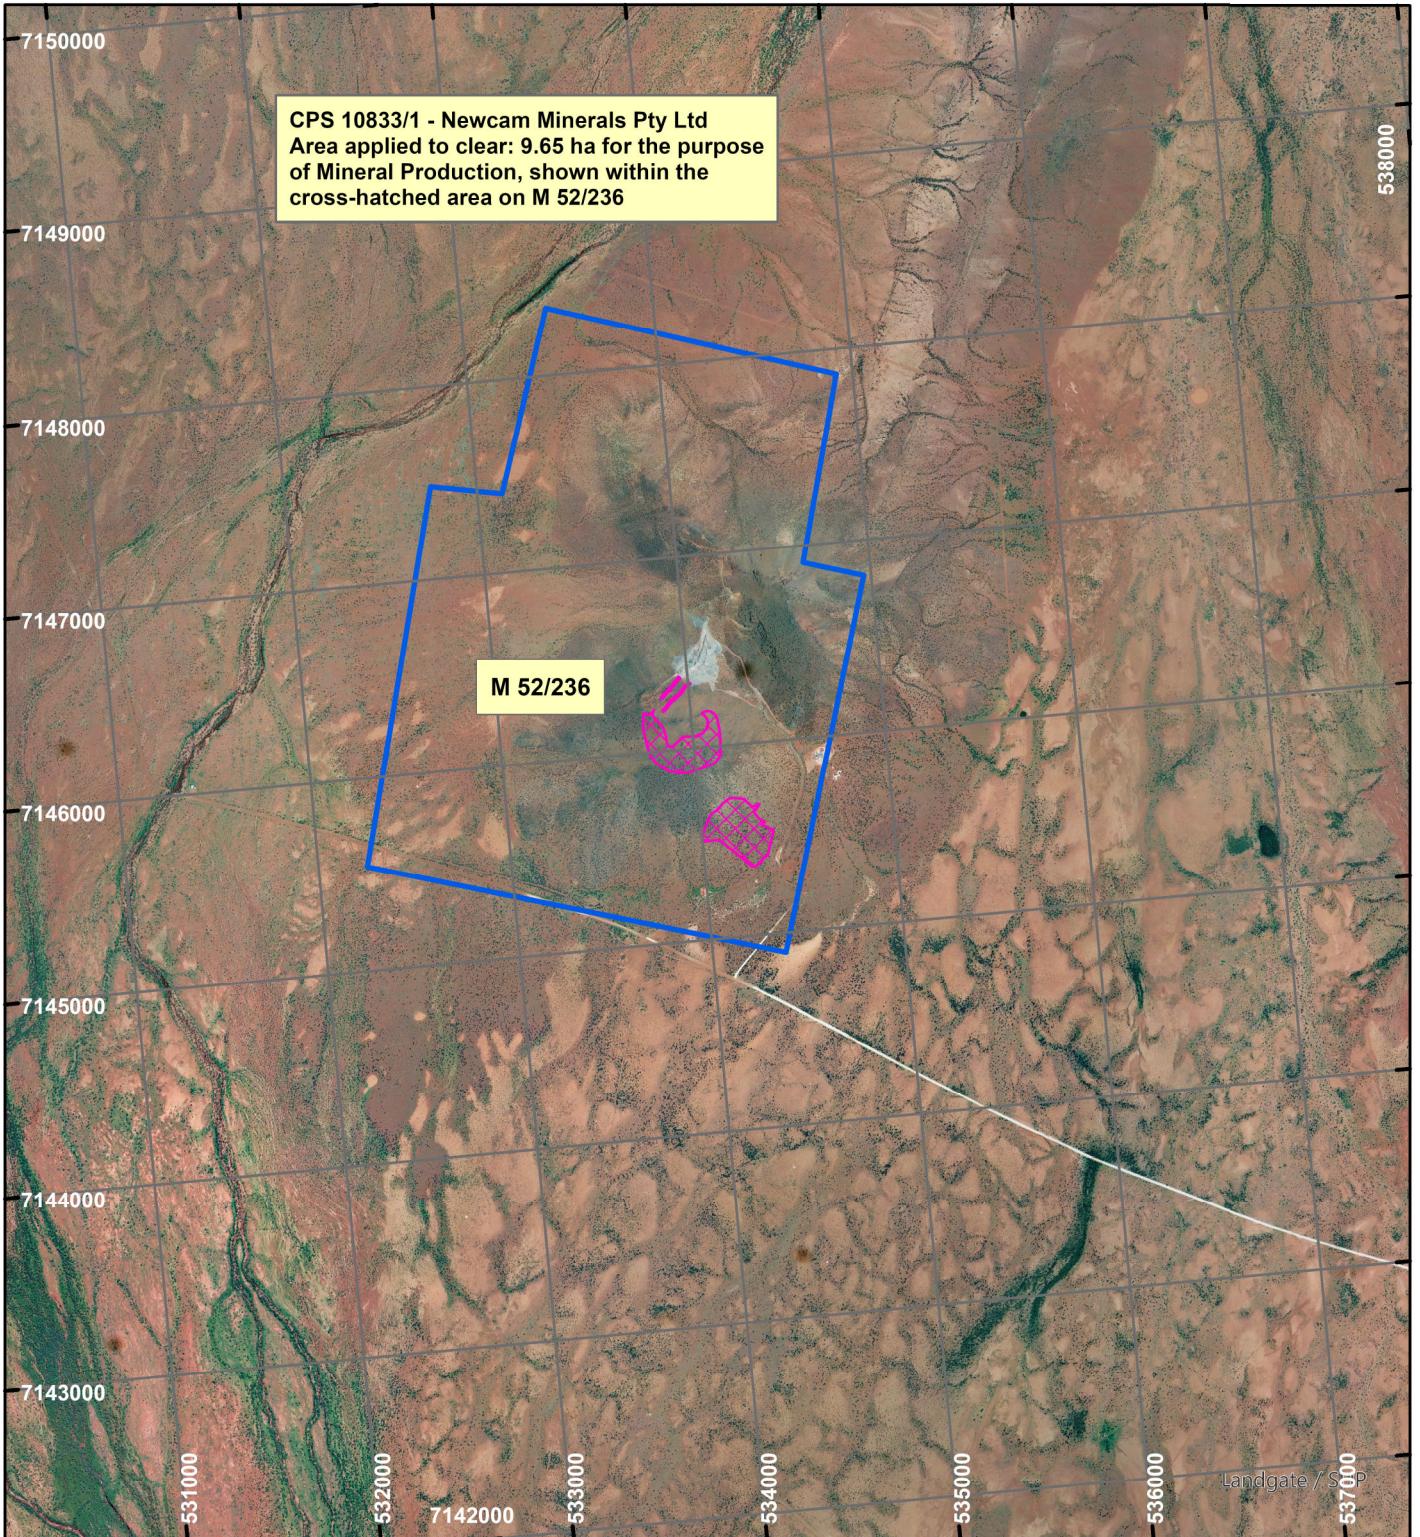

CPS 10833/1 - Newcam Minerals Pty Ltd

LEGEND

Clearing Instruments

Mining Tenements

Scale 1:40,000

(Approximate when reproduced at A4)

Geocentric Datum Australia 1994

Note: the data in this map have not been projected. This may result in geometric distortion or measurement inaccuracies.

..... Date

Officer with delegated authority under Section 20 of
the Environmental Protection Act 1986

Information derived from this map should be
confirmed with the data custodian acknowledged
by the agency acronym in the legend.