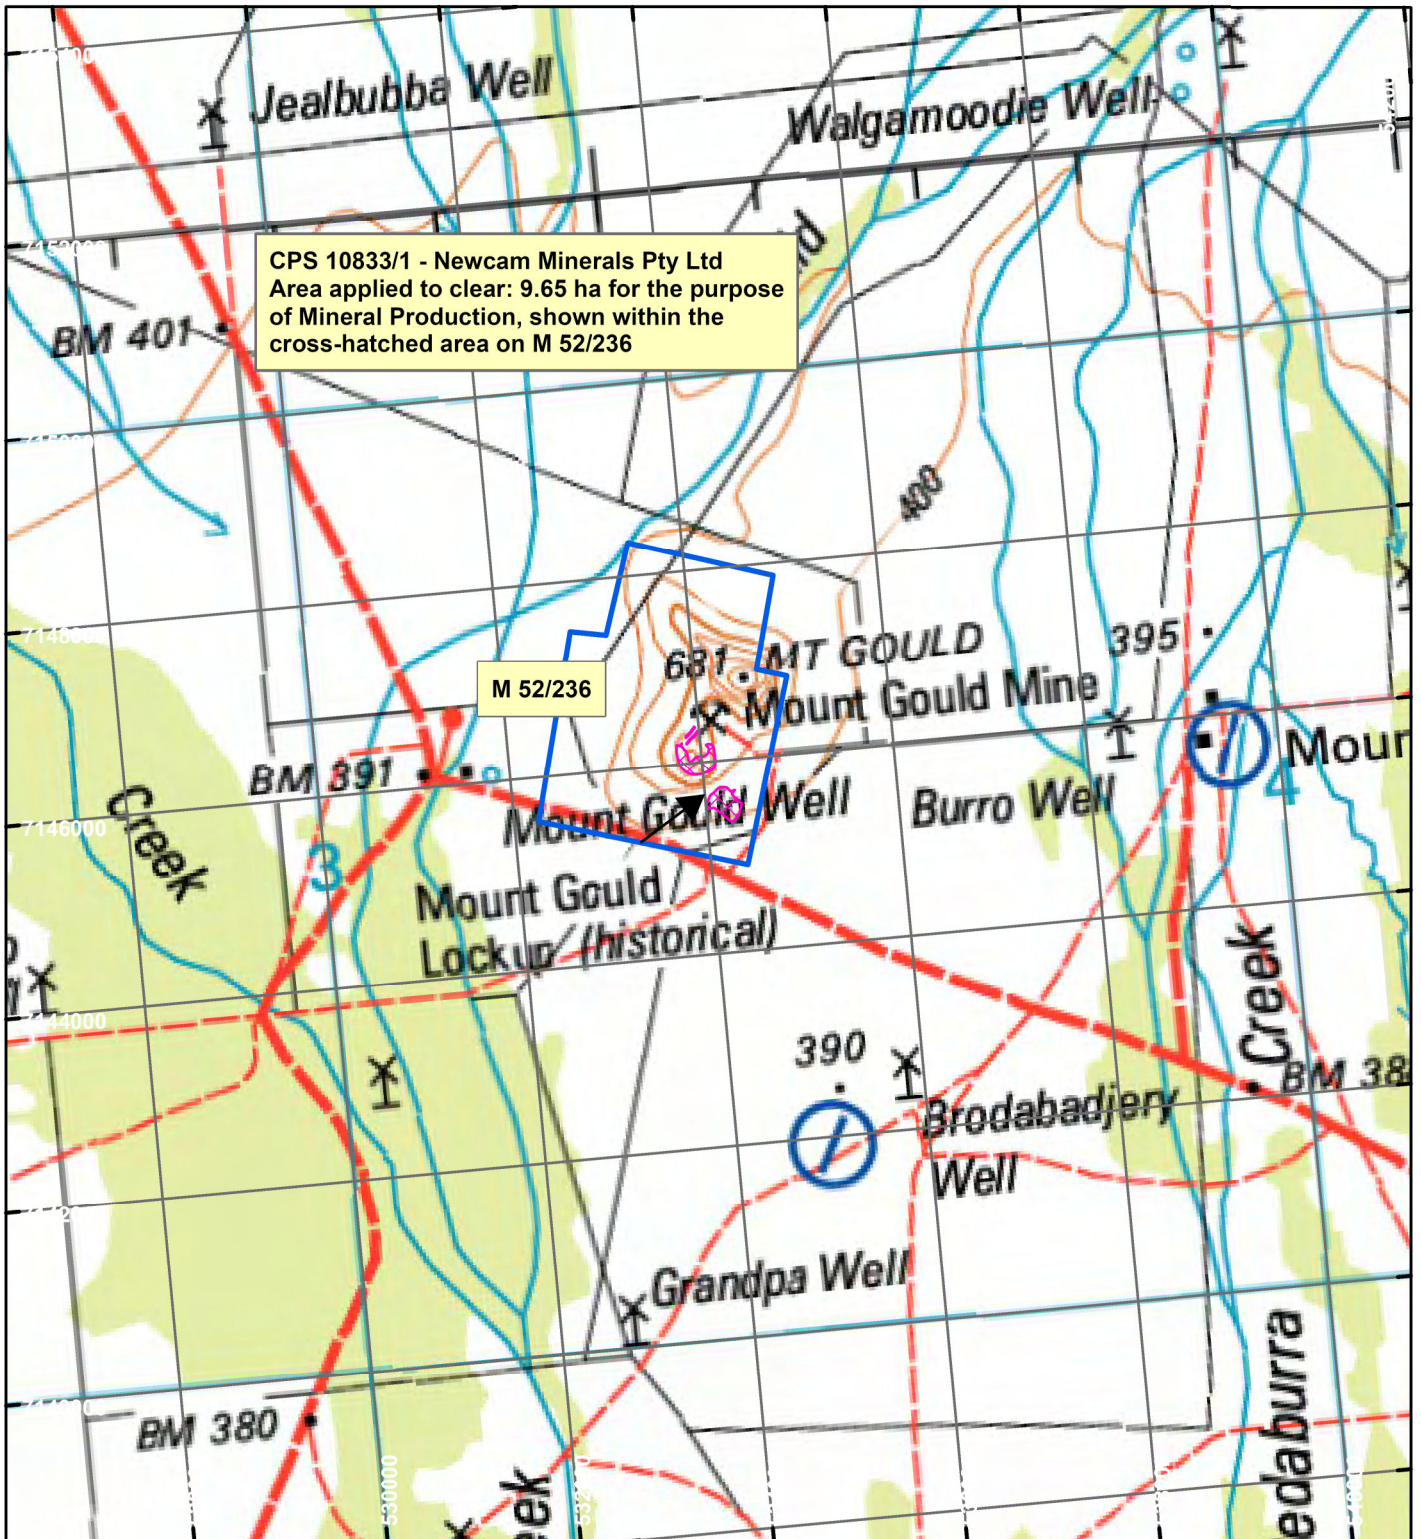

CPS 10833/1 - Newcam Minerals Pty Ltd

LEGEND

Clearing Instruments

Mining Tenements

Scale 1:80,000

(Approximate when reproduced at A4)

Geocentric Datum Australia 1994

Note: the data in this map have not been projected. This may result in geometric distortion or measurement inaccuracies.

..... Date

Officer with delegated authority under Section 20 of the Environmental Protection Act 1986

Information derived from this map should be confirmed with the data custodian acknowledged by the agency acronym in the legend.