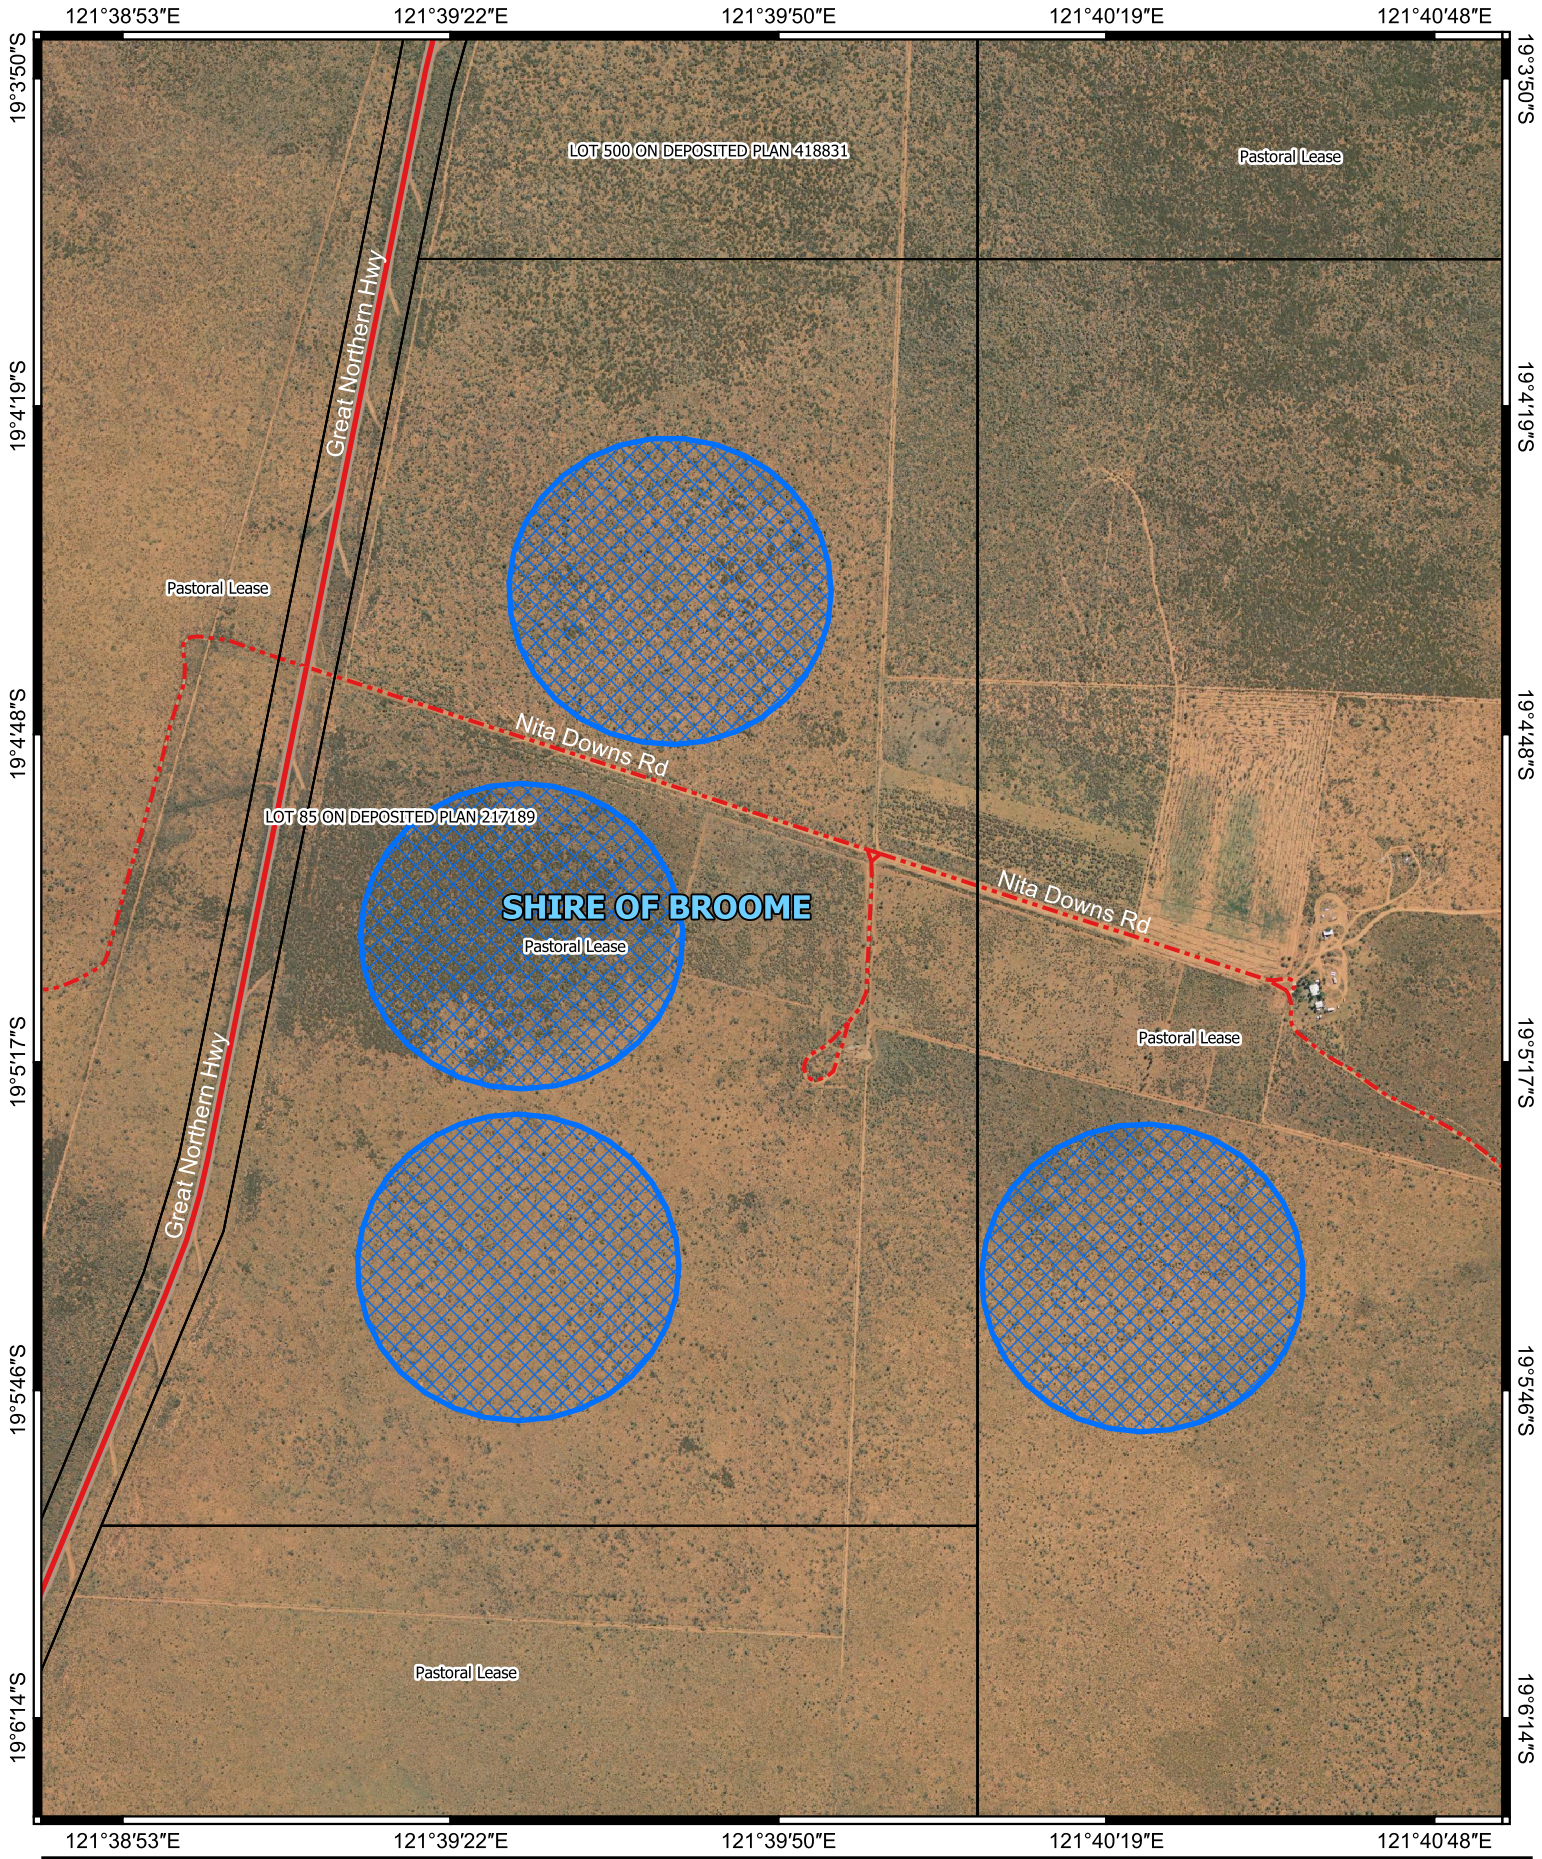

# CPS 10835/1 - Map

<b>Legend</b>	
CPS areas applied to clear	
Local Government Authorities	1:16,080
Roads	
Land Tenure (LGATE_226) - SLIP	<b>GOVERNMENT OF WESTERN AUSTRALIA</b>