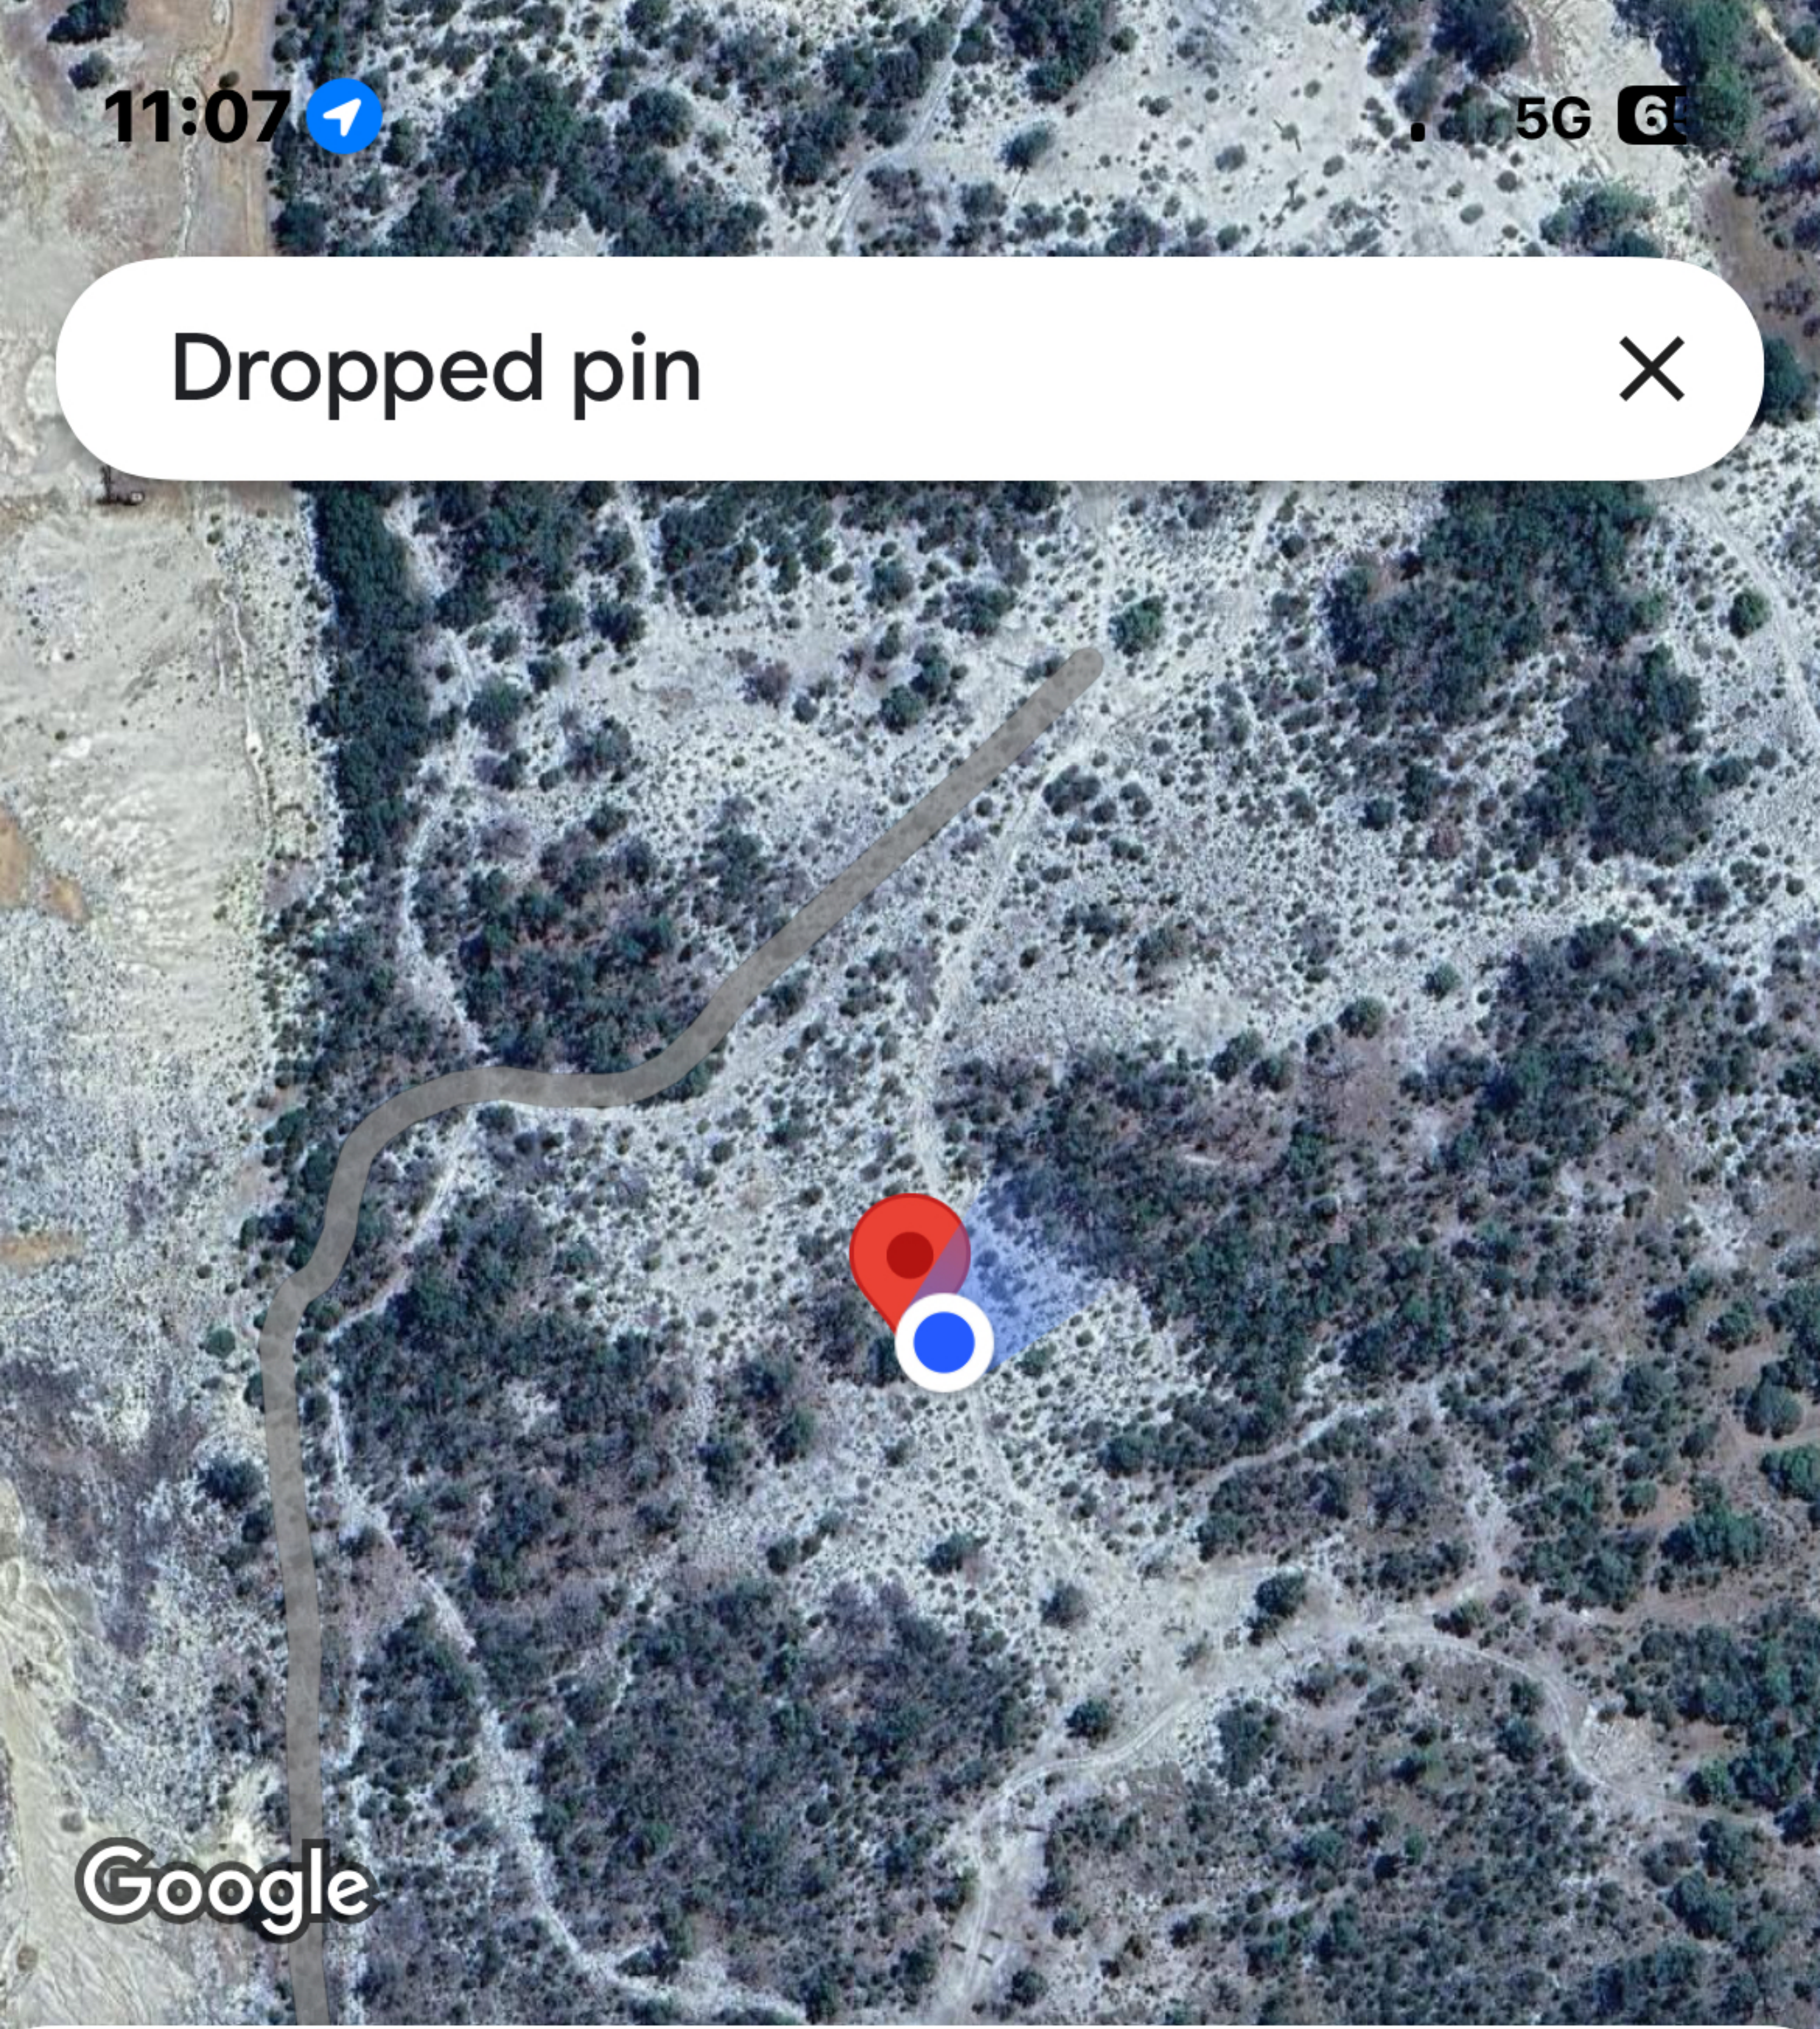

More

Details

Address 
Beelerup WA 6239
Australia

Coordinates
33.57327° S, 115.86532° E

 Report Something Missing

Marked Location

15 m away

9 min.

33.57100° S, 115.86522° E

Report Something Missing

Dropped pin ✕

Dropped pin

Near Beelerup WA 6239

 1 min

 **Directions**

 **Start**

 **Save**

 **Measure distance**

 **CVH8+FCG Beelerup,
Western Australia**

(-33.5713206, 115.8660861)

 **Suggest an edit**

Dropped pin ×

Dropped pin

Near Beelerup WA 6239

1 min

Directions

Start

Save

Measure distance

CVH7+4X2 Beelerup, Western Australia

(-33.5722352, 115.8648885)

Suggest an edit