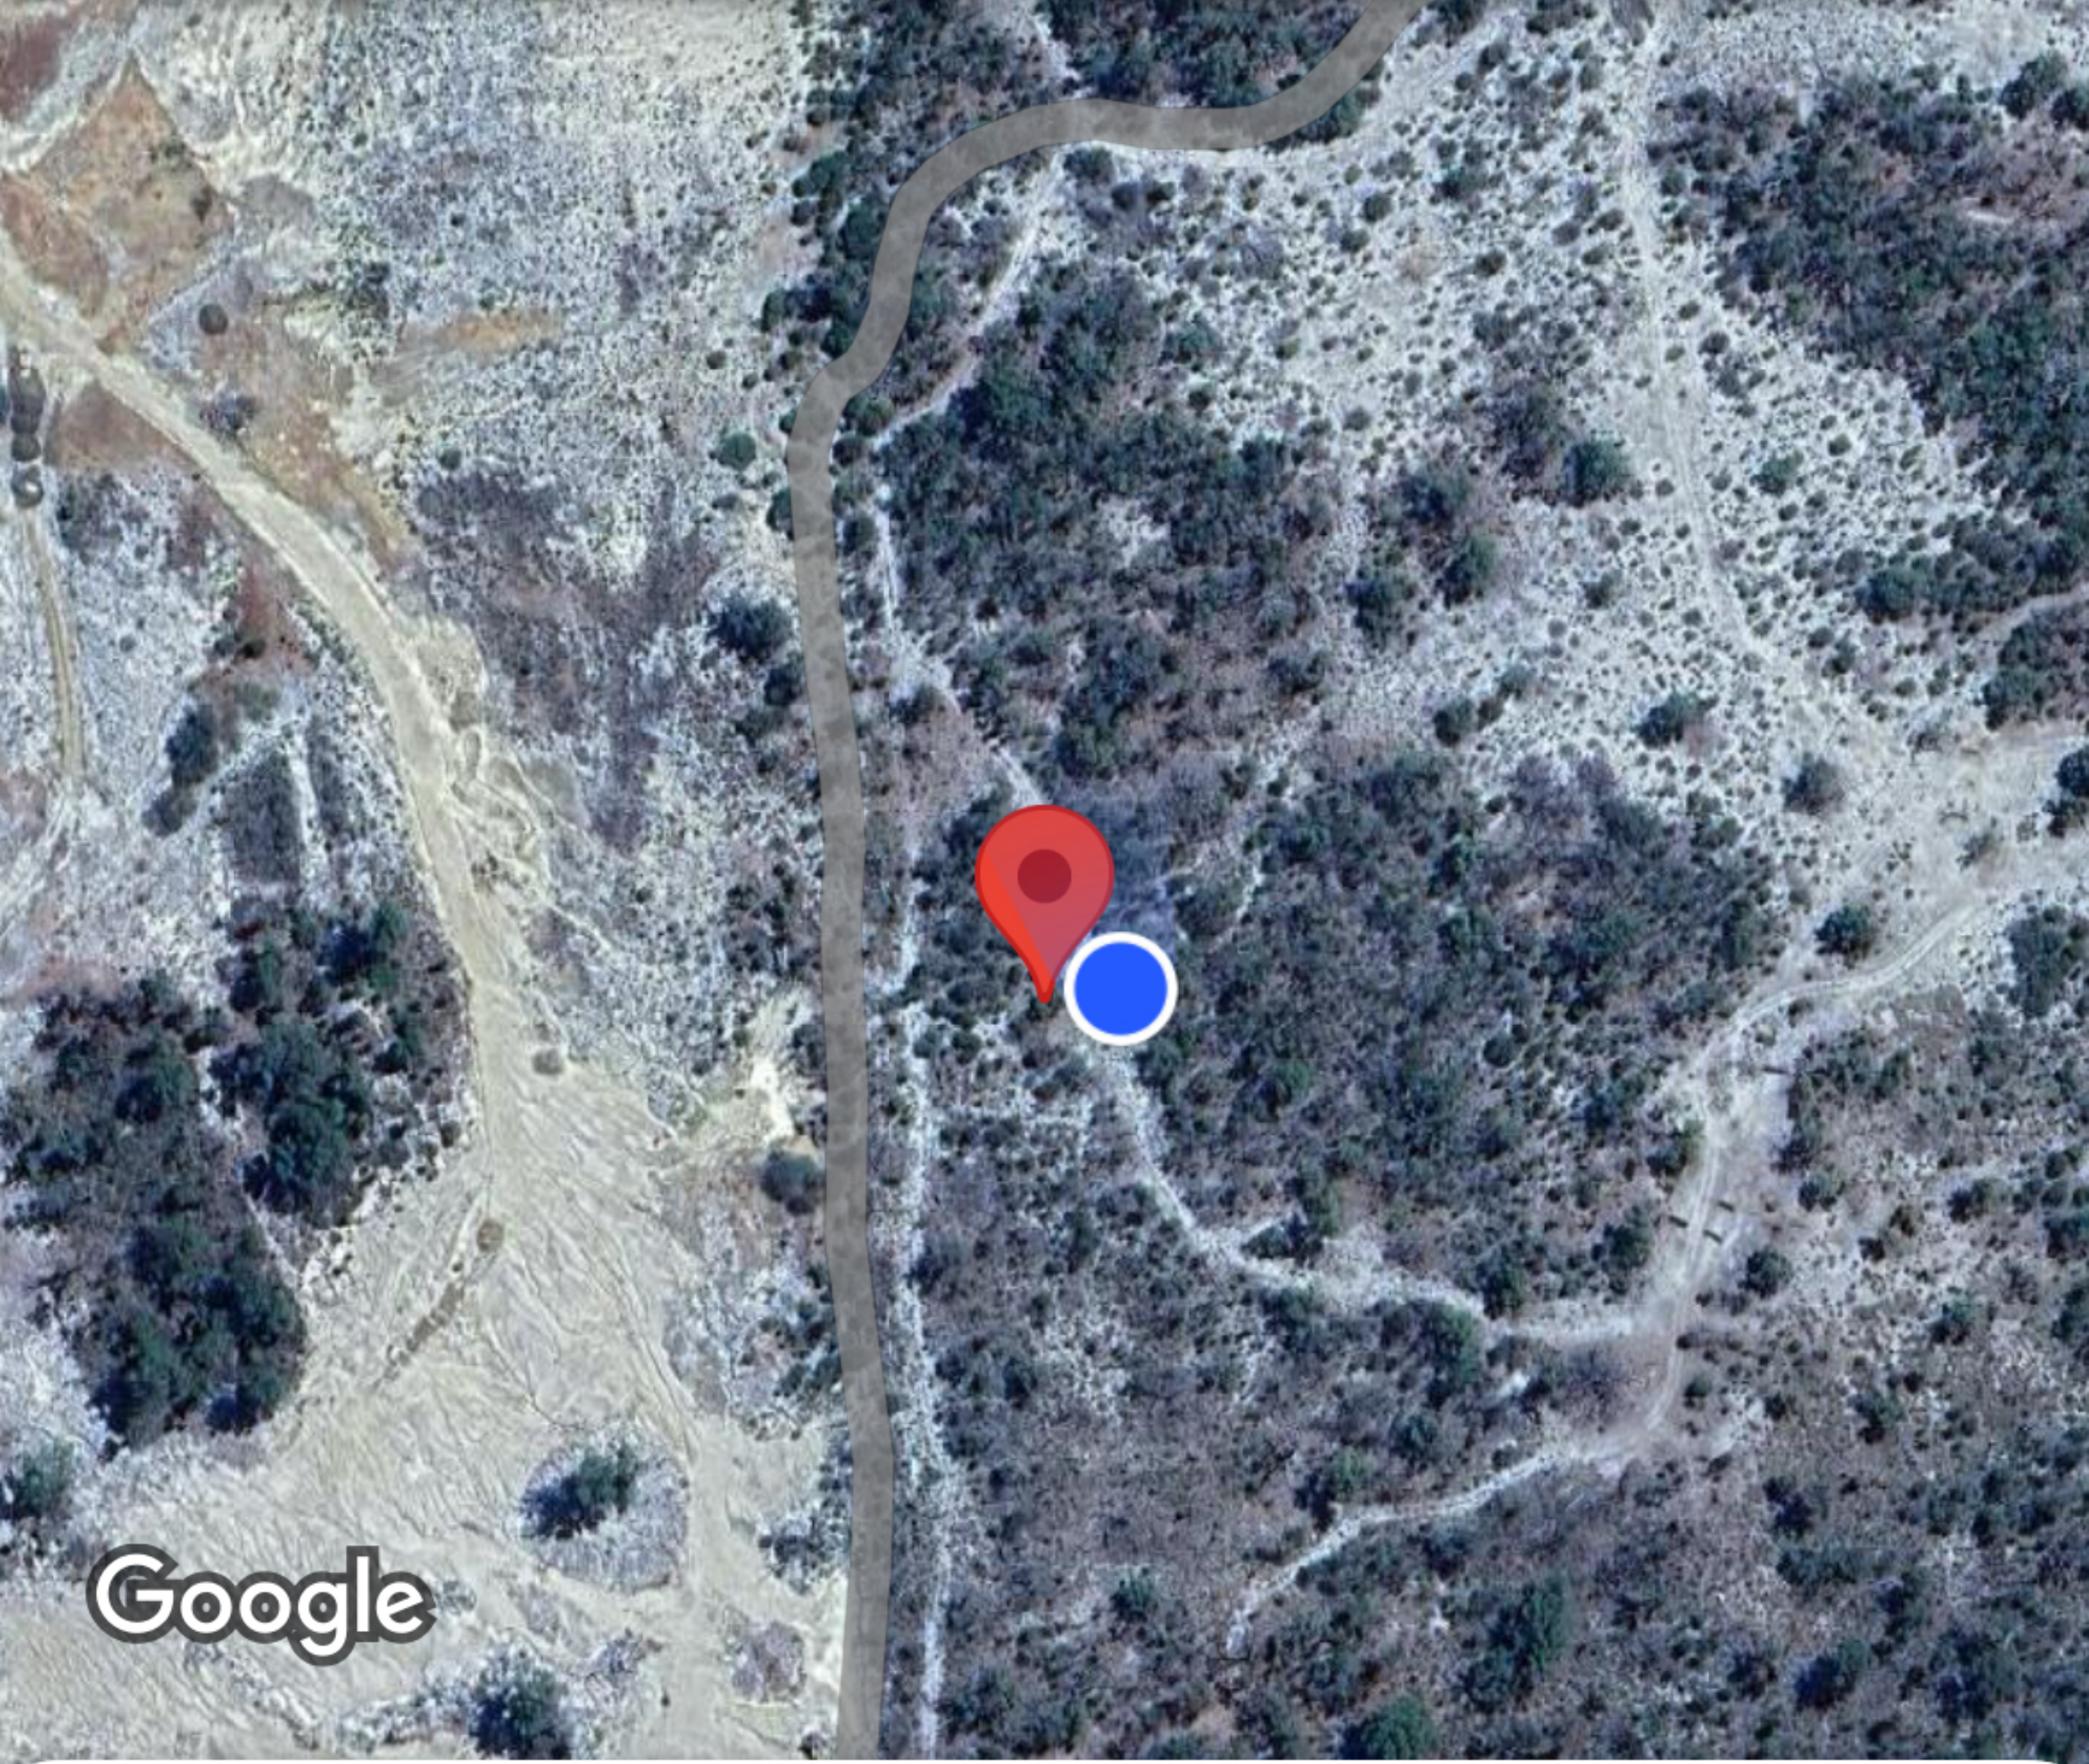

33.57100° S, 115.86522° E

Report Something Missing

Dropped pin ✕

Dropped pin

Near Beelerup WA 6239

 1 min

 **Directions**

 **Start**

 **Save**

 **Measure distance**

 **CVH8+FCG Beelerup,
Western Australia**

(-33.5713206, 115.8660861)

 **Suggest an edit**

Dropped pin ×

Dropped pin

Near Beelerup WA 6239

1 min

Directions

Start

Save

Measure distance

CVH7+4X2 Beelerup, Western Australia

(-33.5722352, 115.8648885)

Suggest an edit

Add a missing place

Dropped pin

Google

Dropped pin

Near Beelerup WA 6239

1 min

Directions

Start