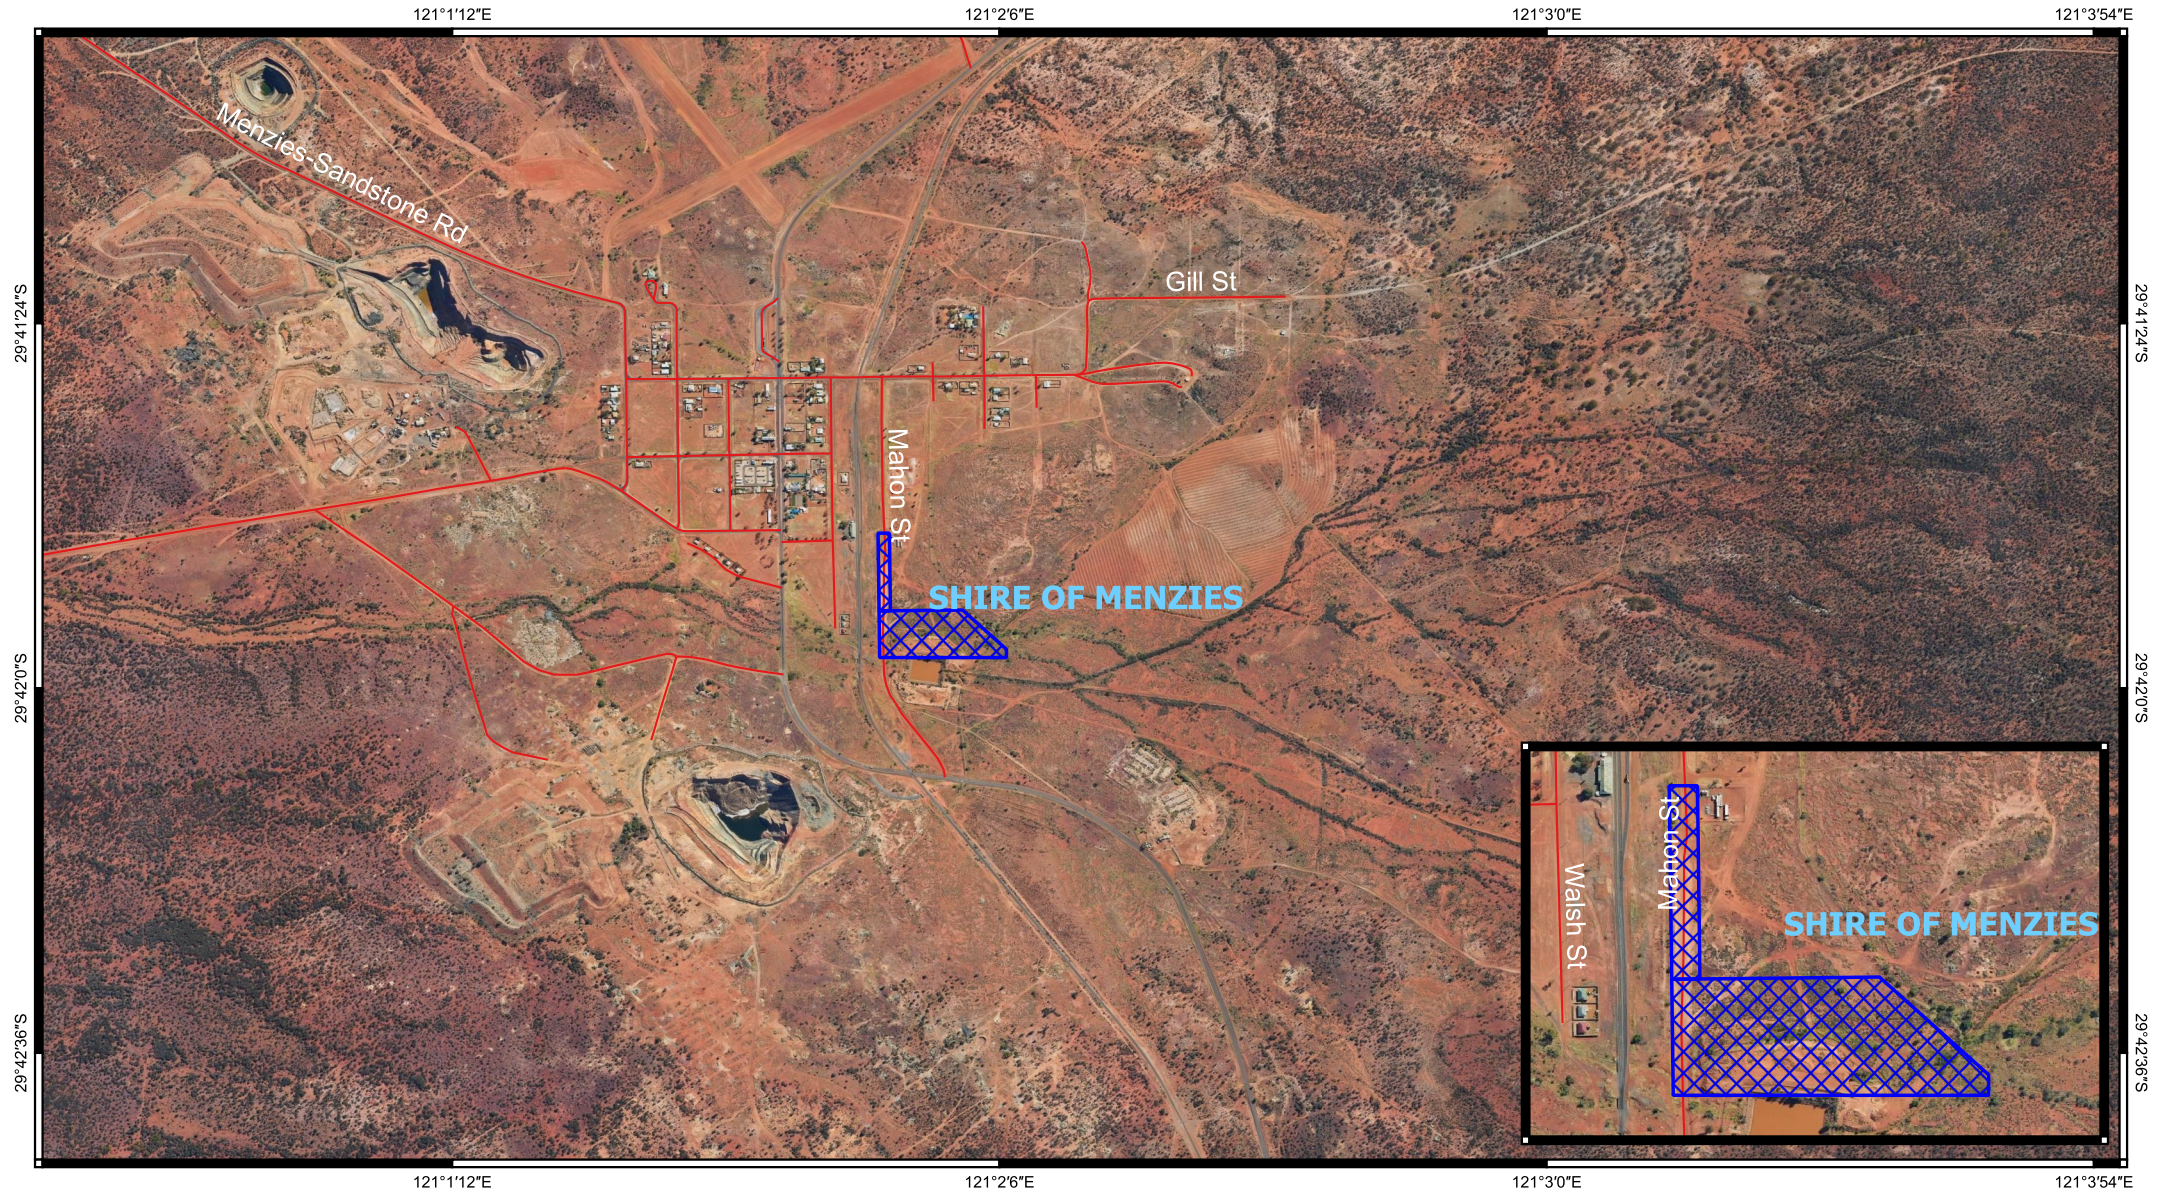

CPS 10874/1 - Context Map

1:15,386.338124
Projection: GDA2020

Legend

- Local Government Authorities
 - CPS Areas applied to clear
- Roads
- Minor