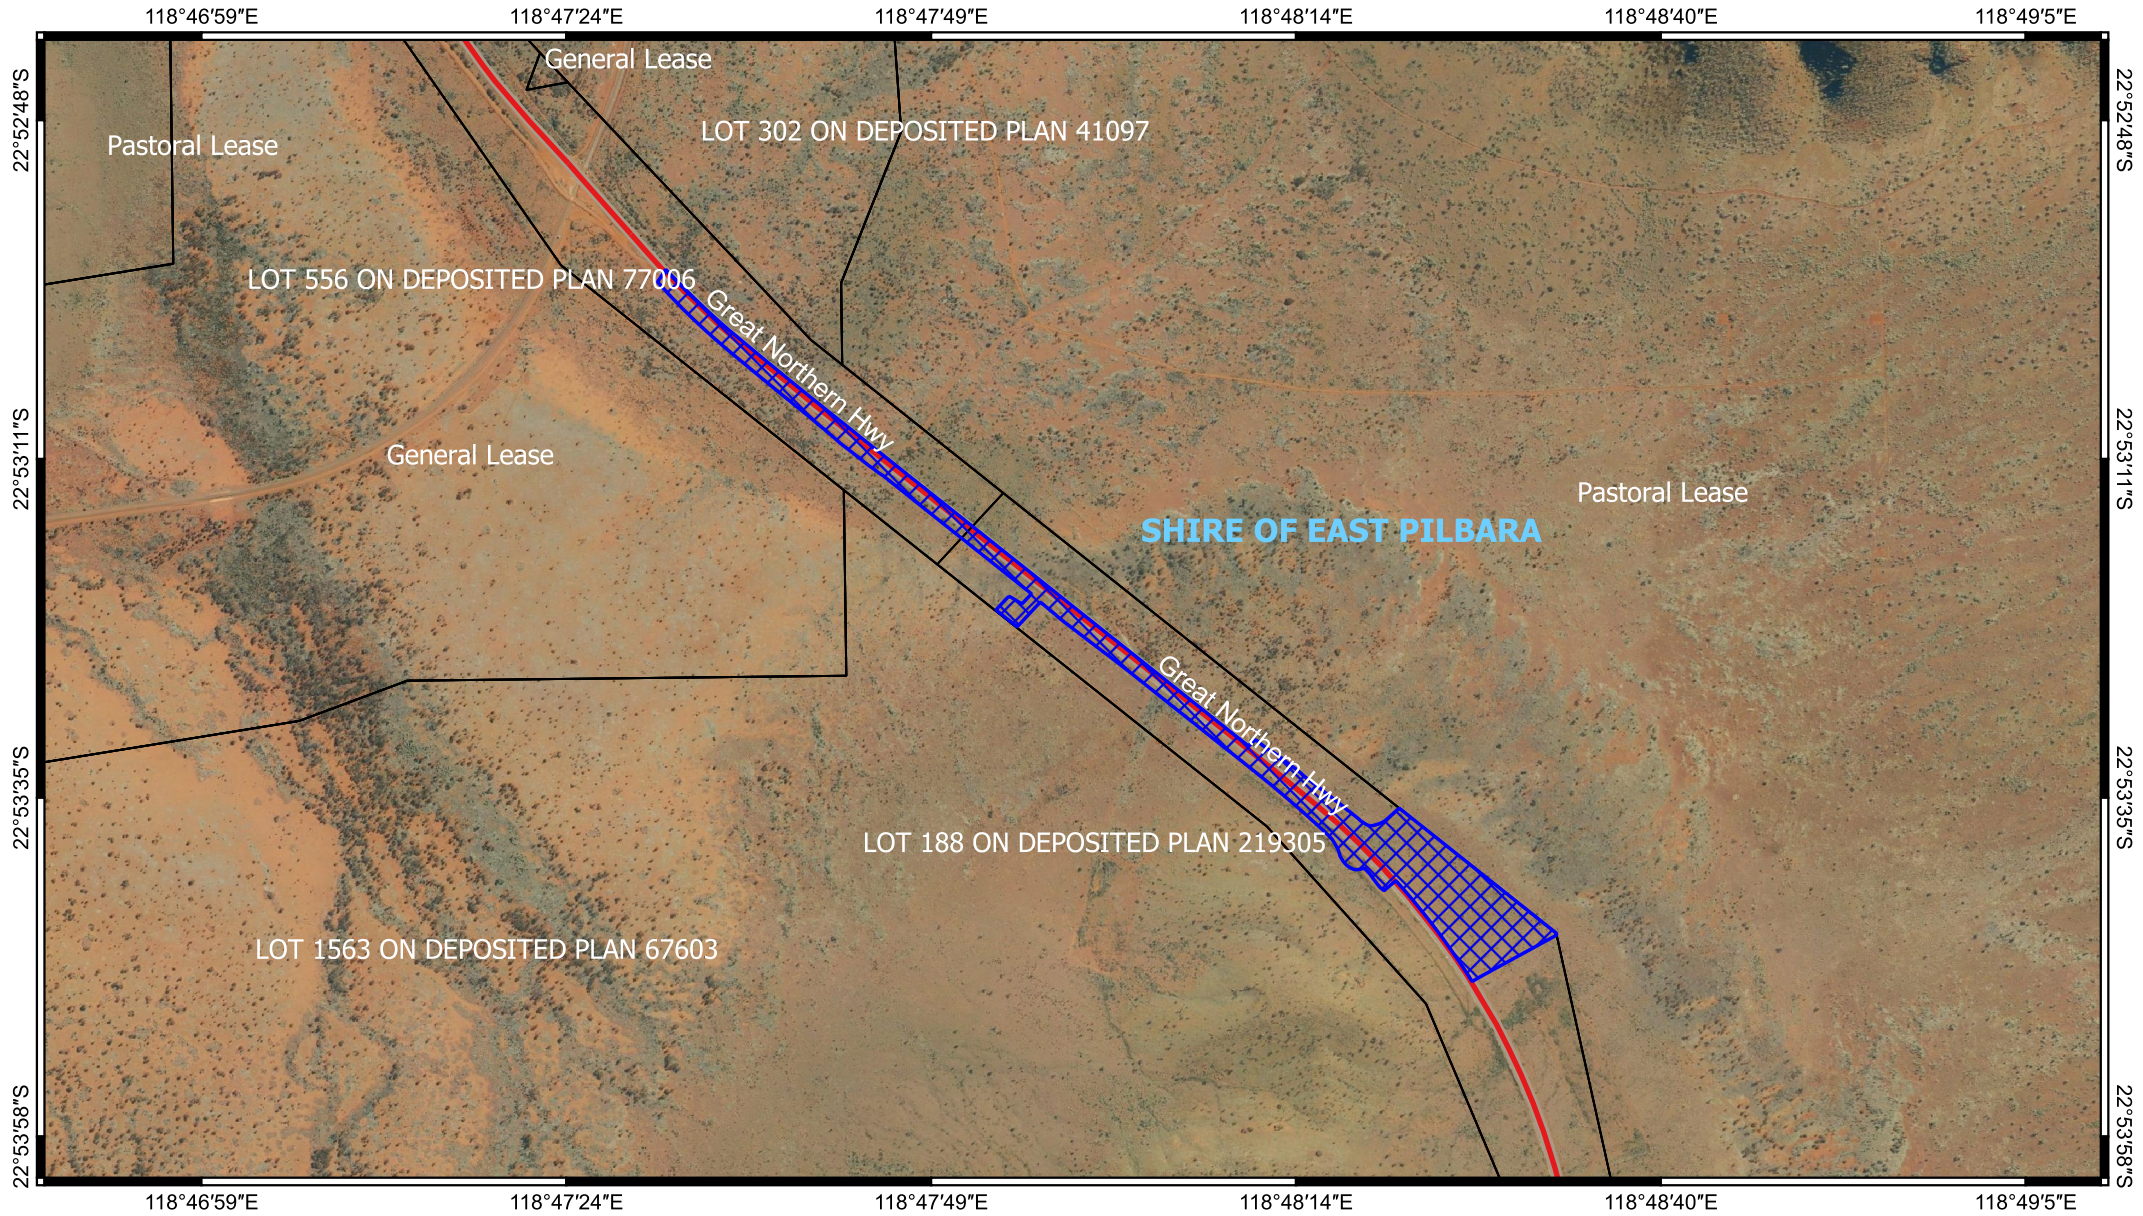

# CPS 10934/1 - Map

## Legend

- Land Tenure
- Local Government Authorities

## Roads

National Highway

Local Government Authorities

0 0.25 0.5 0.75 km

1:11,974.243646  
Projection: GDA 2020

Government of Western Australia  
Department of Water and Environmental Regulation