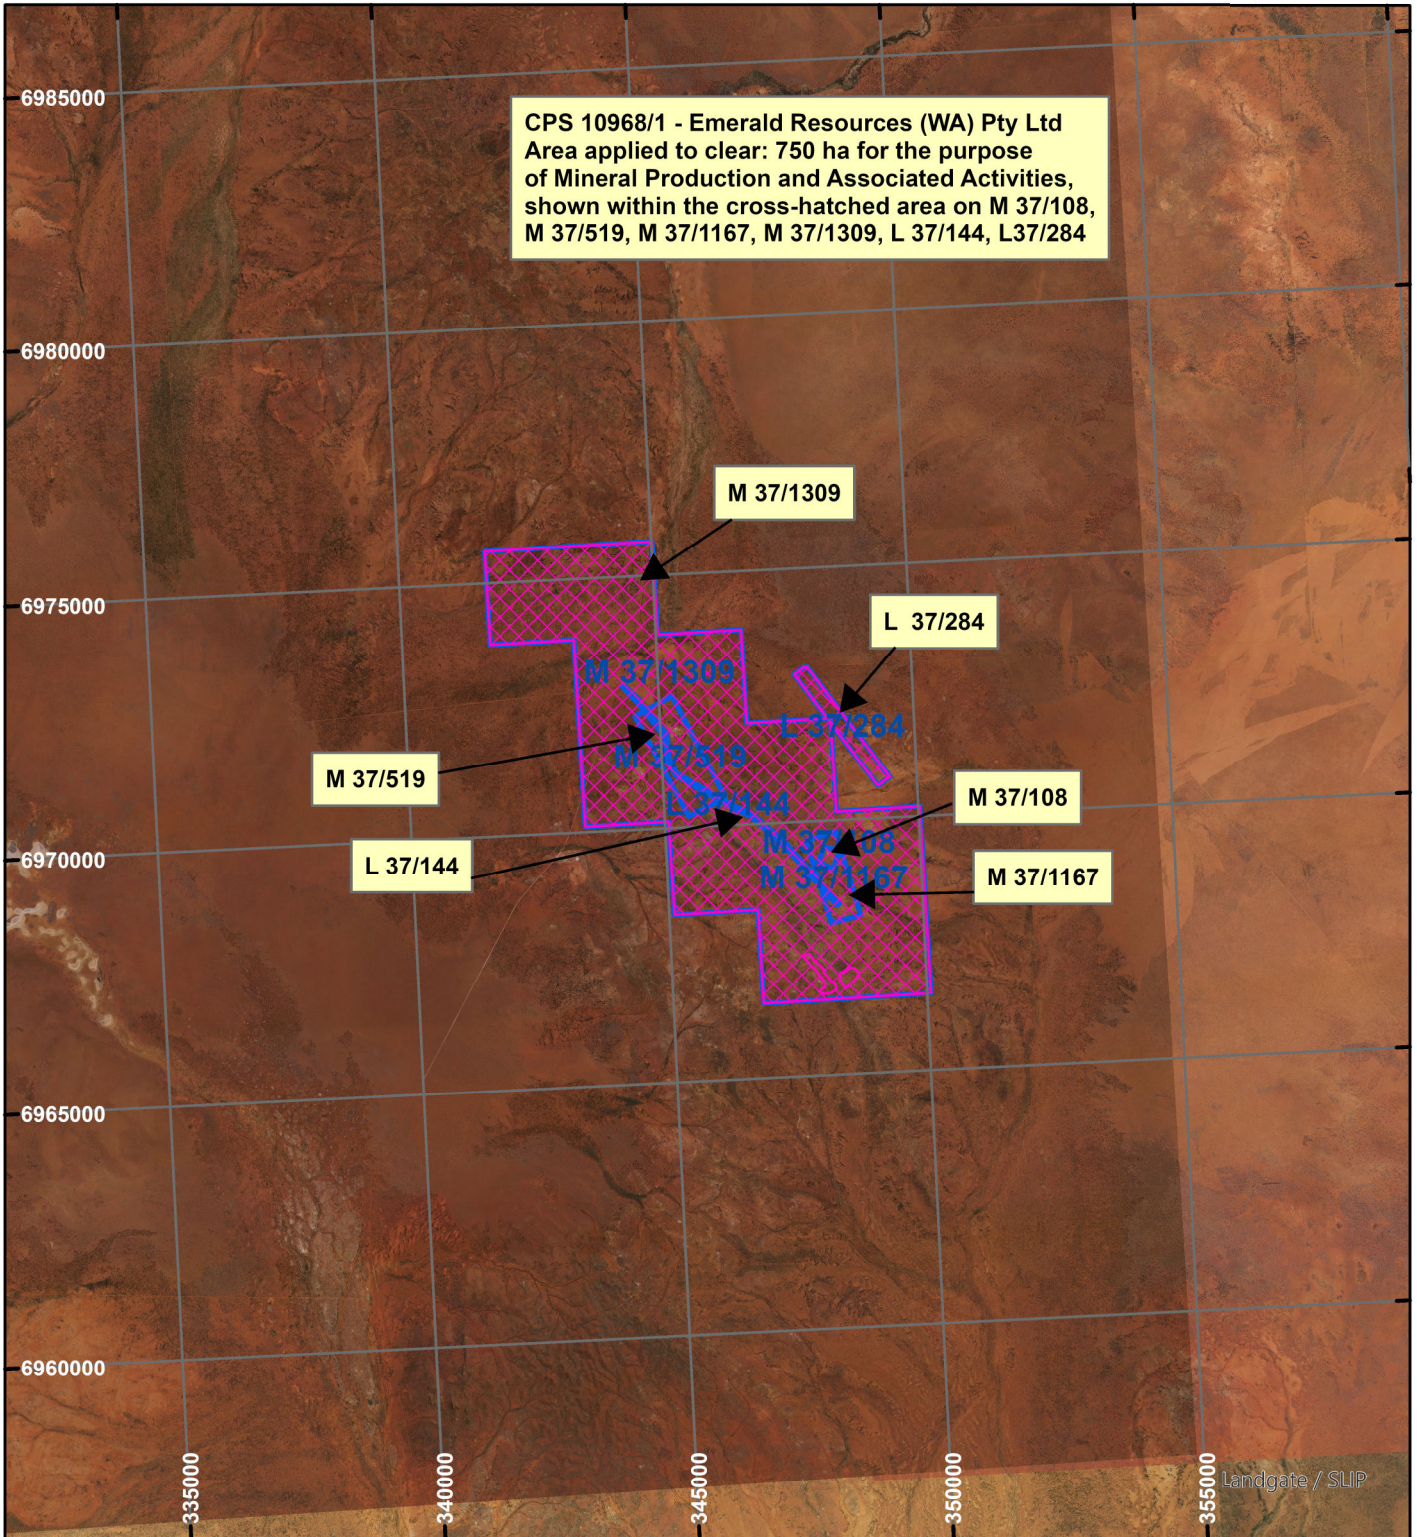

## LEGEND

Clearing Instruments

Mining Tenements

Scale 1:150,000

(Approximate when reproduced at A4)

Geocentric Datum Australia 1994

Note: the data in this map have not been projected. This may result in geometric distortion or measurement inaccuracies.

..... Date .....

Officer with delegated authority under Section 20 of the Environmental Protection Act 1986

Information derived from this map should be confirmed with the data custodian acknowledged by the agency acronym in the legend.