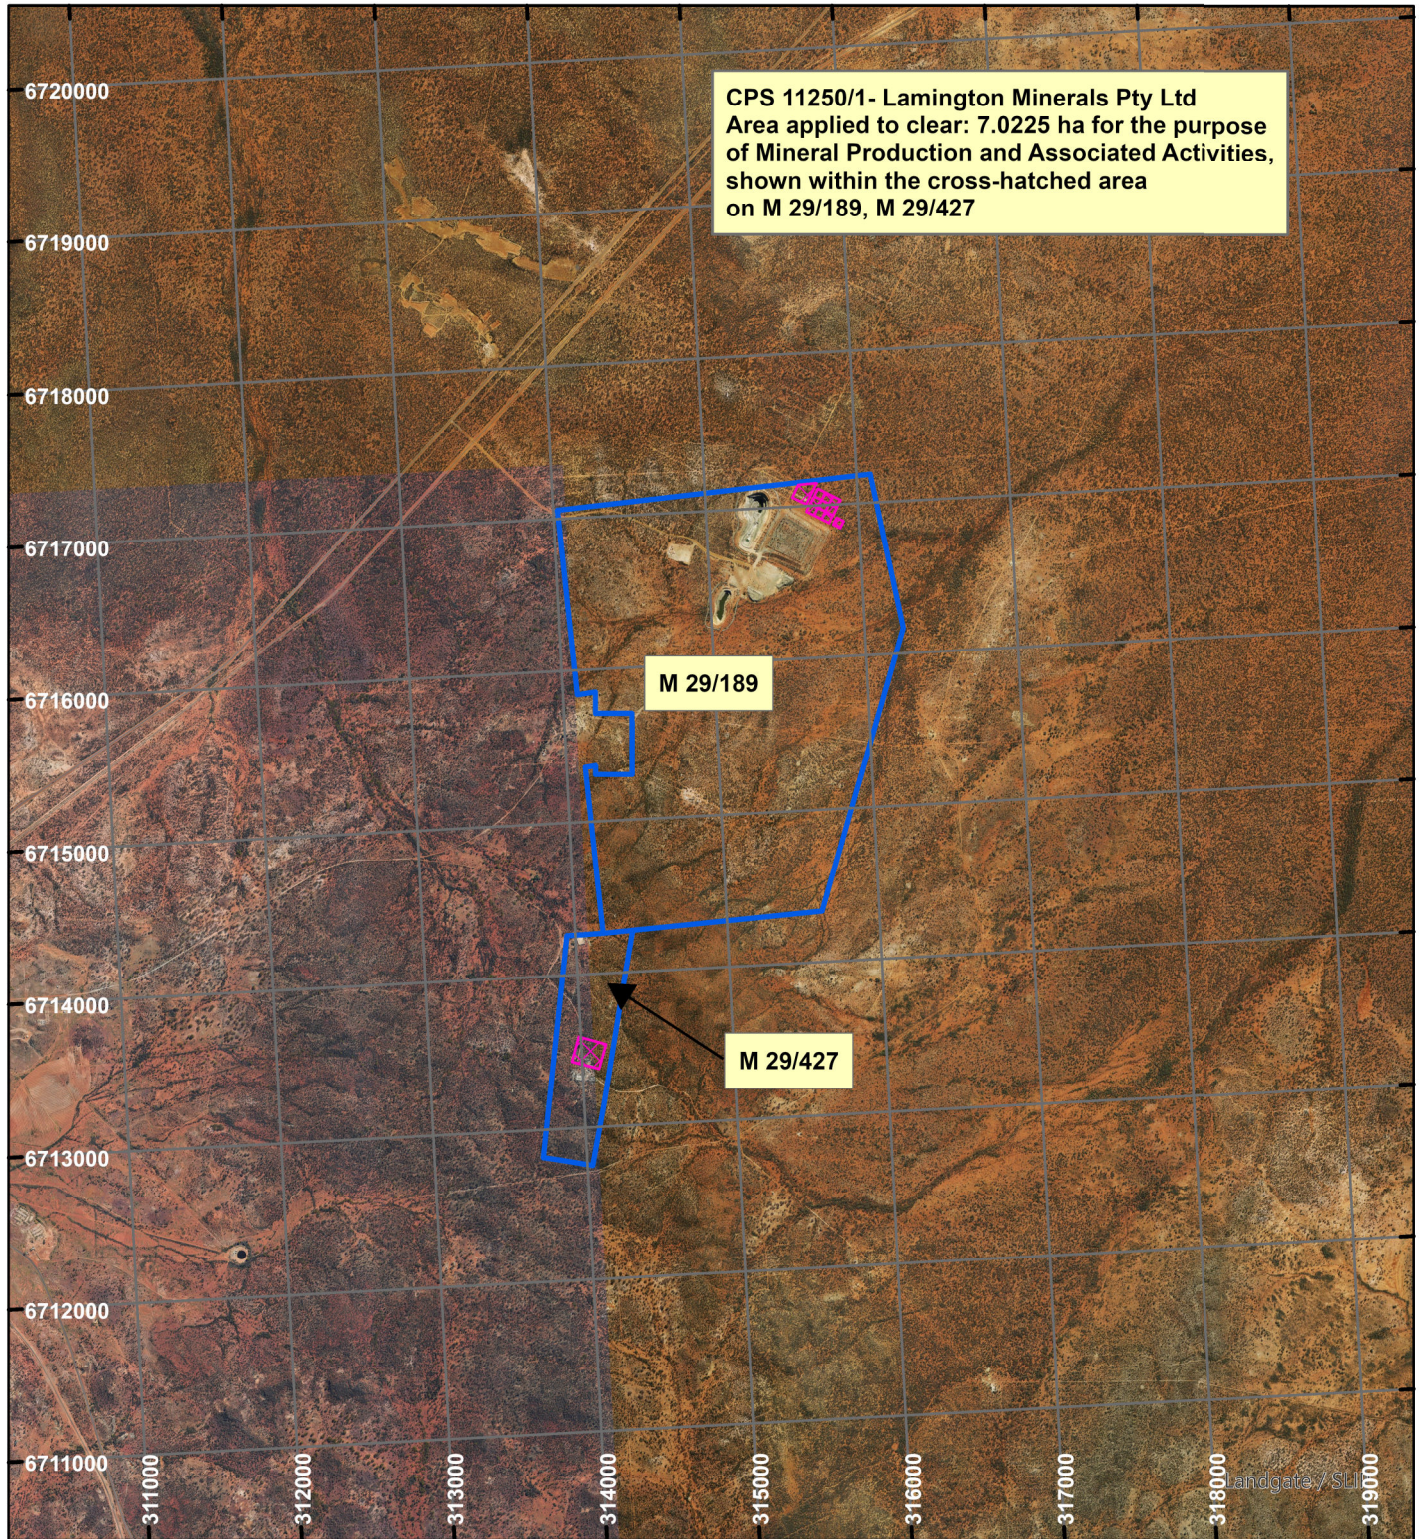

CPS 11250/1- Lamington Minerals Pty Ltd

LEGEND

Clearing Instruments

Mining Tenements

Scale 1:50,000

(Approximate when reproduced at A4)

Geocentric Datum Australia 2020

Note: the data in this map have not been projected. This may result in geometric distortion or measurement inaccuracies.

..... Date

Officer with delegated authority under Section 20 of the Environmental Protection Act 1986

Information derived from this map should be confirmed with the data custodian acknowledged by the agency acronym in the legend.