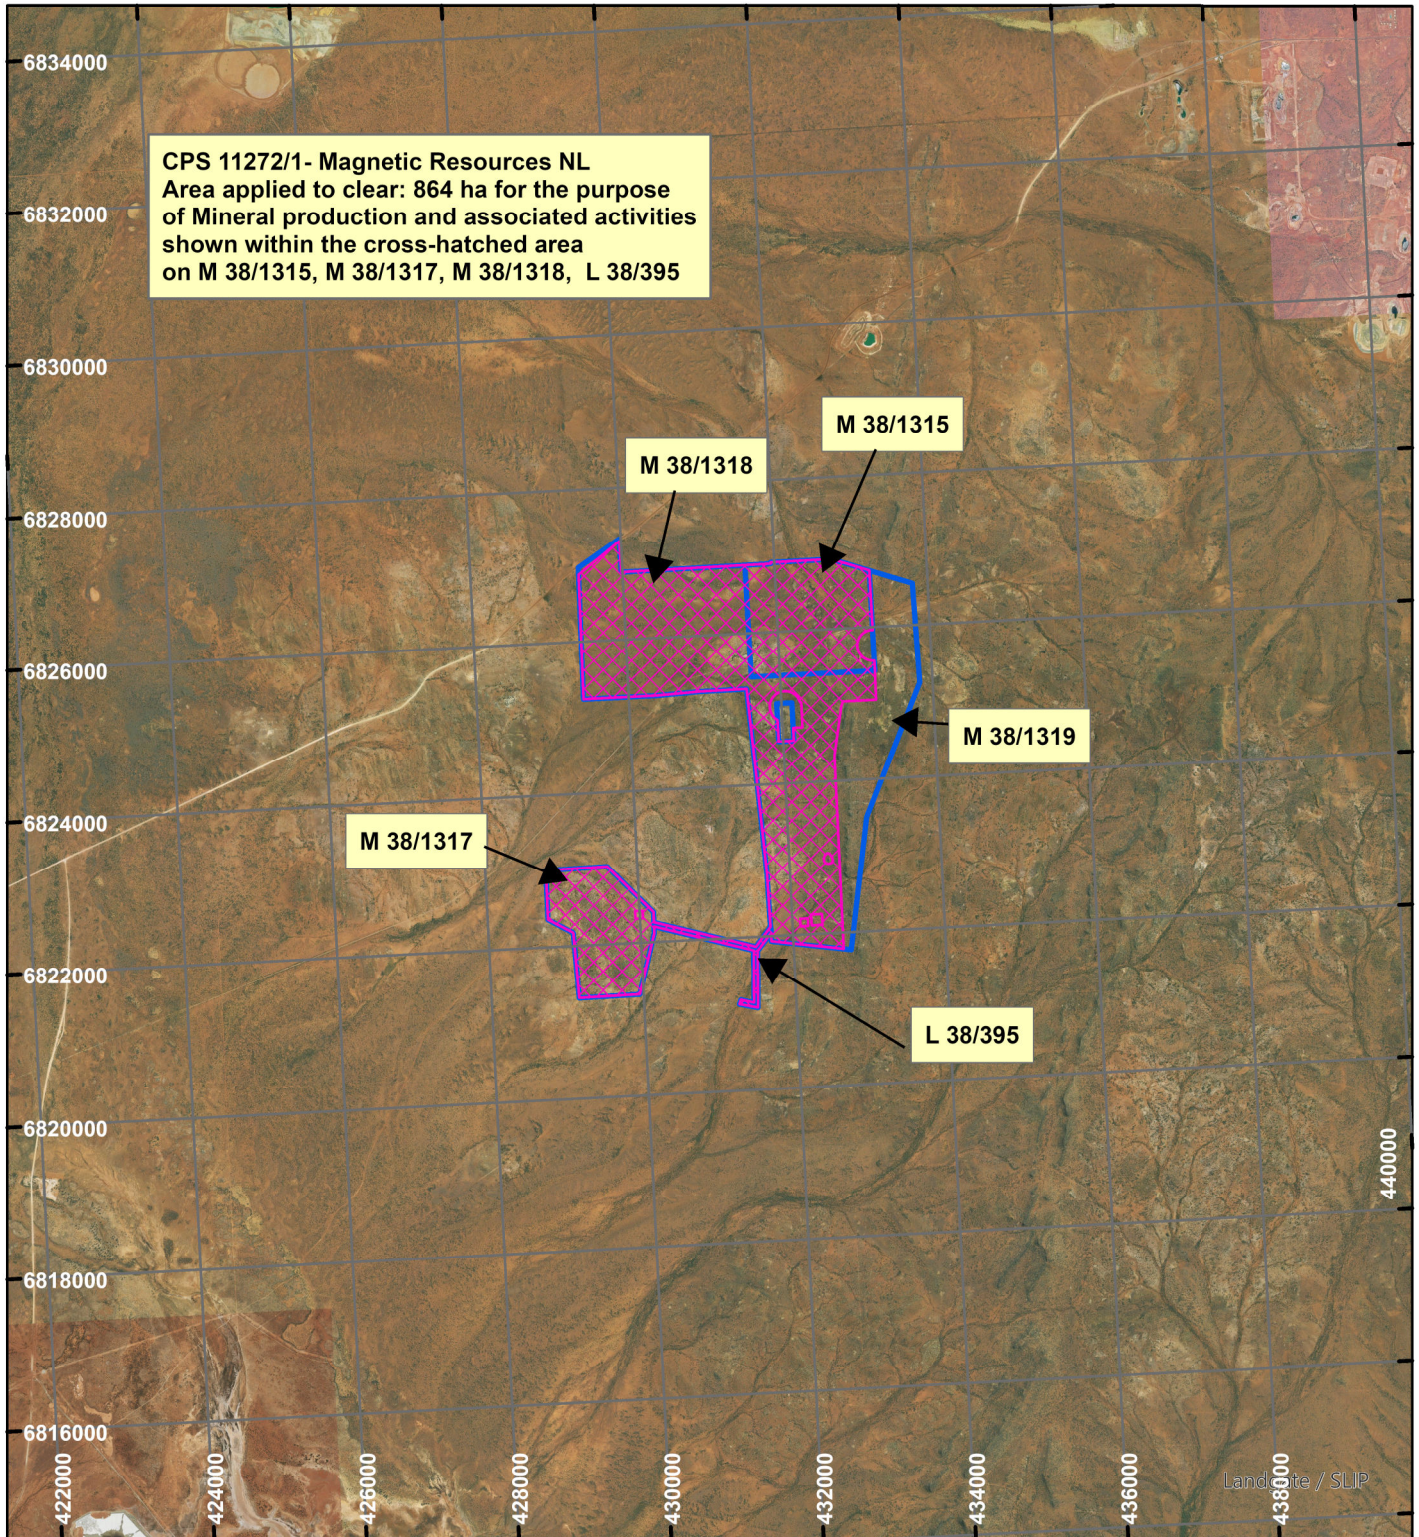

CPS 11272/1- Magnetic Resources NL

LEGEND

Clearing Instruments

Mining Tenements

Scale 1:100,000

(Approximate when reproduced at A4)

Geocentric Datum Australia 2020

Note: the data in this map have not been projected. This may result in geometric distortion or measurement inaccuracies.

..... Date

Officer with delegated authority under Section 20 of the Environmental Protection Act 1986

Information derived from this map should be confirmed with the data custodian acknowledged by the agency acronym in the legend.