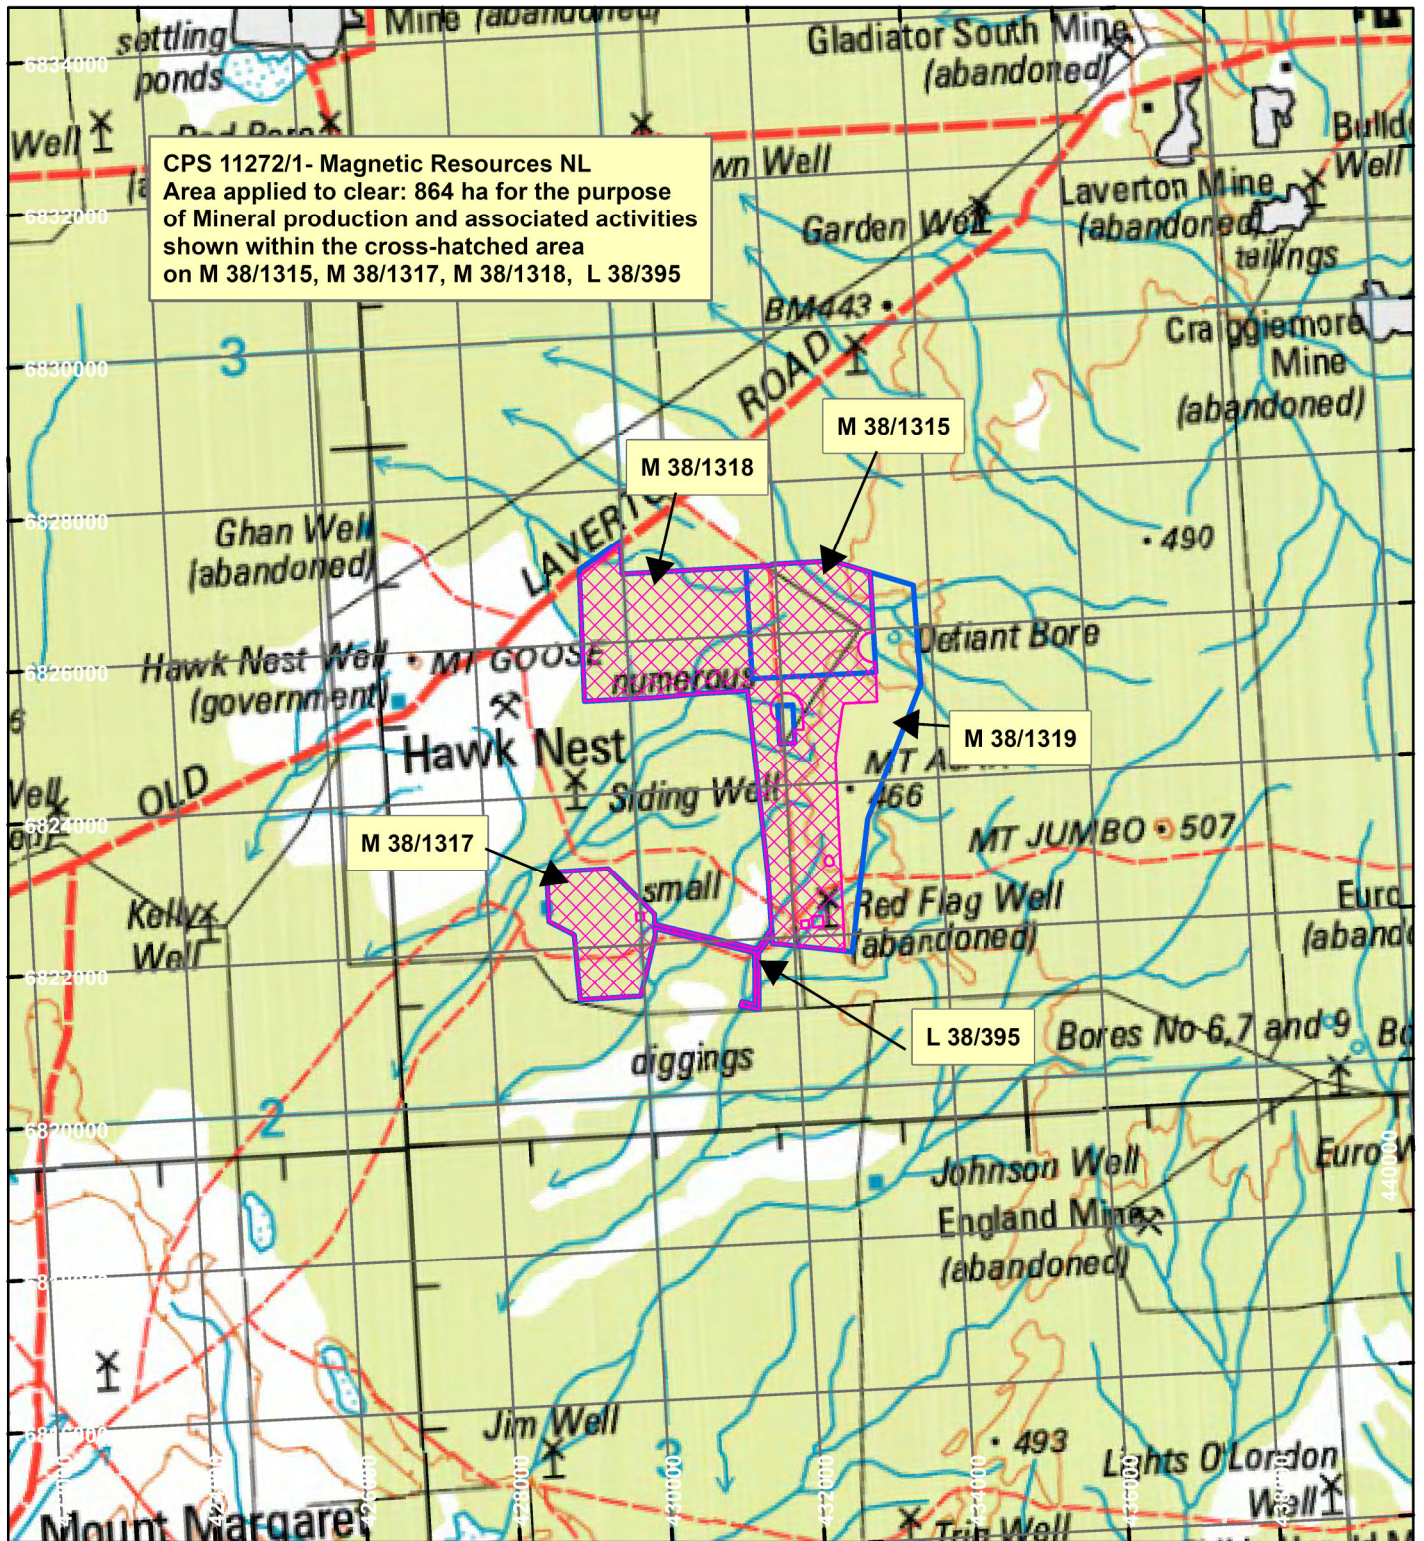

CPS 11272/1- Magnetic Resources NL

LEGEND

Clearing Instruments

Mining Tenements

Scale 1:100,000

(Approximate when reproduced at A4)

Geocentric Datum Australia 2020

Note: the data in this map have not been projected. This may result in geometric distortion or measurement inaccuracies.

..... Date

Officer with delegated authority under Section 20 of
 the Environmental Protection Act 1986

Information derived from this map should be
 confirmed with the data custodian acknowledged
 by the agency acronym in the legend.