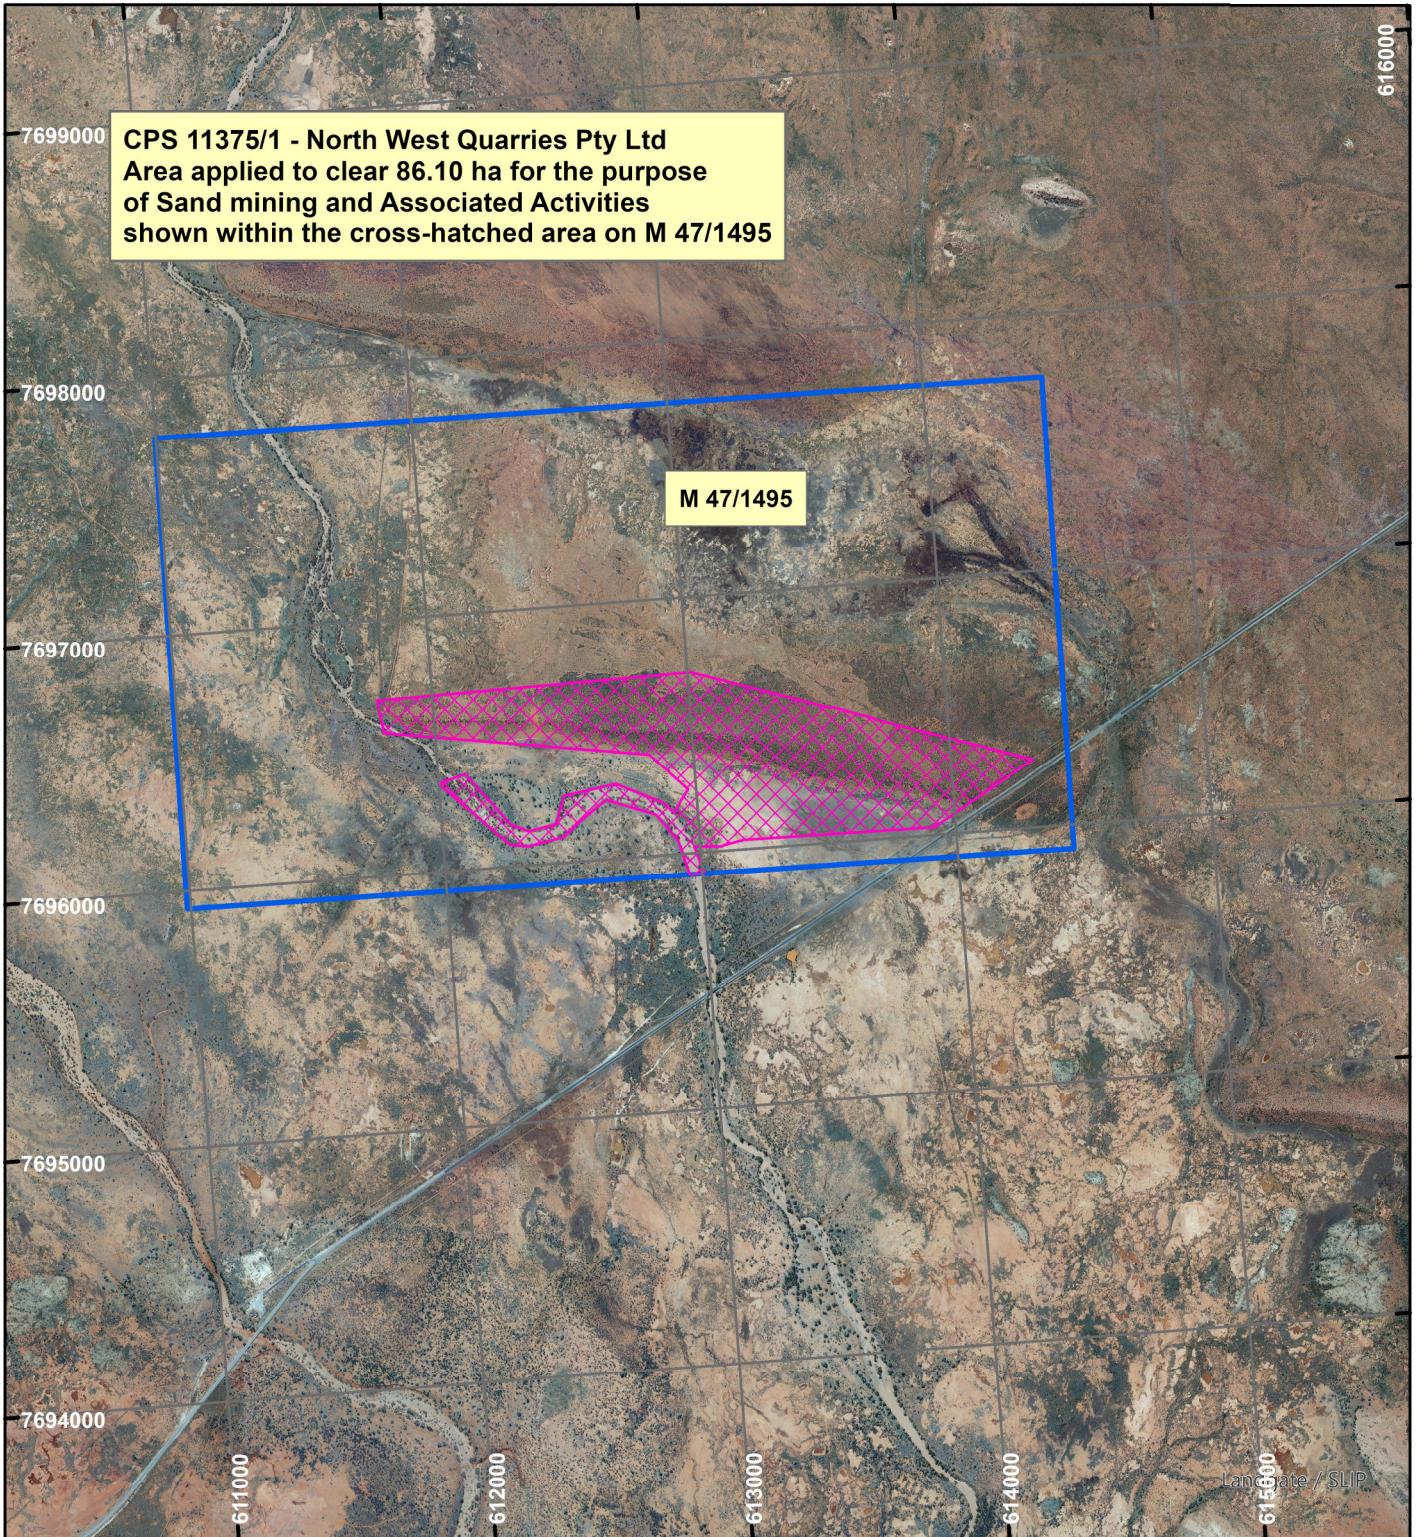

## LEGEND

Clearing Instruments

Mining Tenements

Scale 1:30,000

(Approximate when reproduced at A4)

Geocentric Datum Australia 2020

Note: the data in this map have not been projected. This may result in geometric distortion or measurement inaccuracies.

..... Date .....

Officer with delegated authority under Section 20 of the Environmental Protection Act 1986

Information derived from this map should be confirmed with the data custodian acknowledged by the agency acronym in the legend.