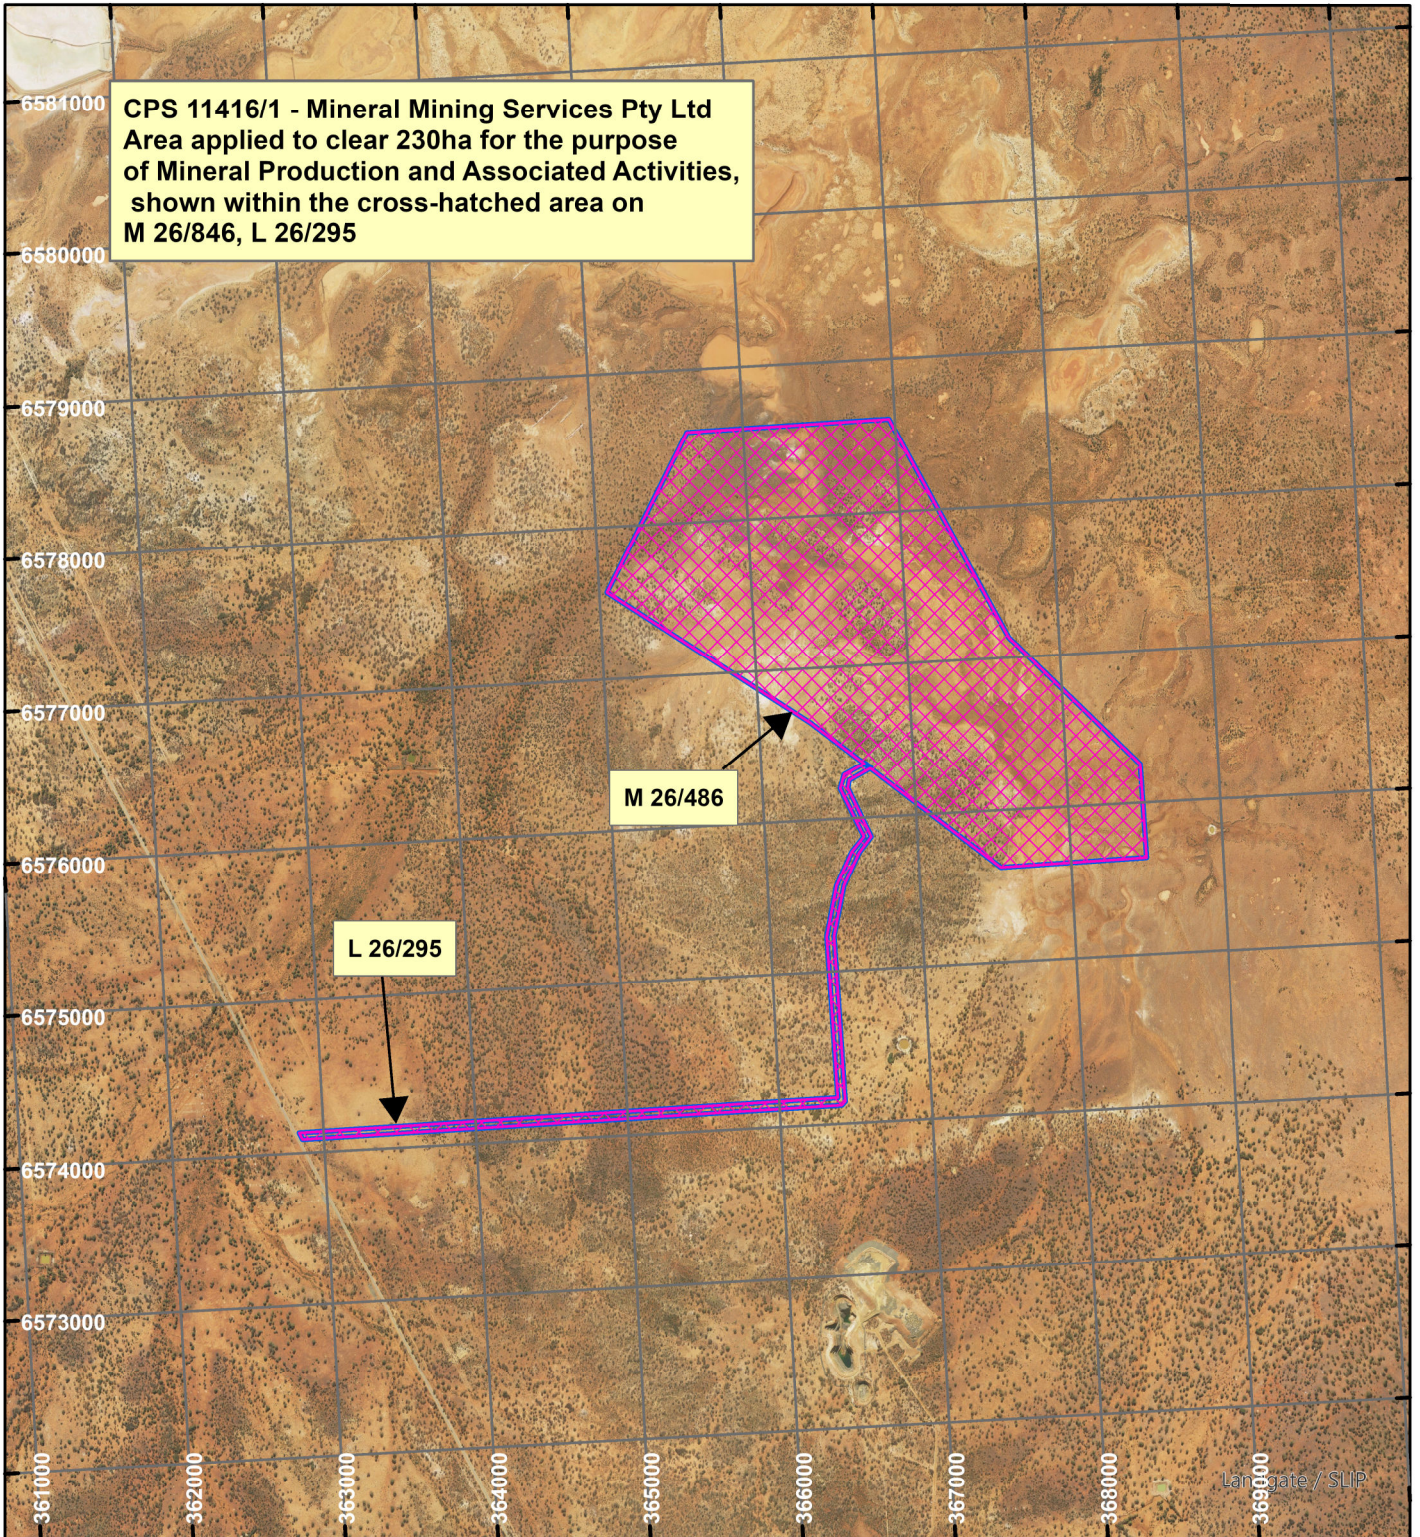

CPS 11416/1 - Mineral Mining Services Pty Ltd

LEGEND

Clearing Instruments

Mining Tenements

Scale 1:50,000

(Approximate when reproduced at A4)

Geocentric Datum Australia 2020

Note: the data in this map have not been projected. This may result in geometric distortion or measurement inaccuracies.

..... Date

Officer with delegated authority under Section 20 of the Environmental Protection Act 1986

Information derived from this map should be confirmed with the data custodian acknowledged by the agency acronym in the legend.