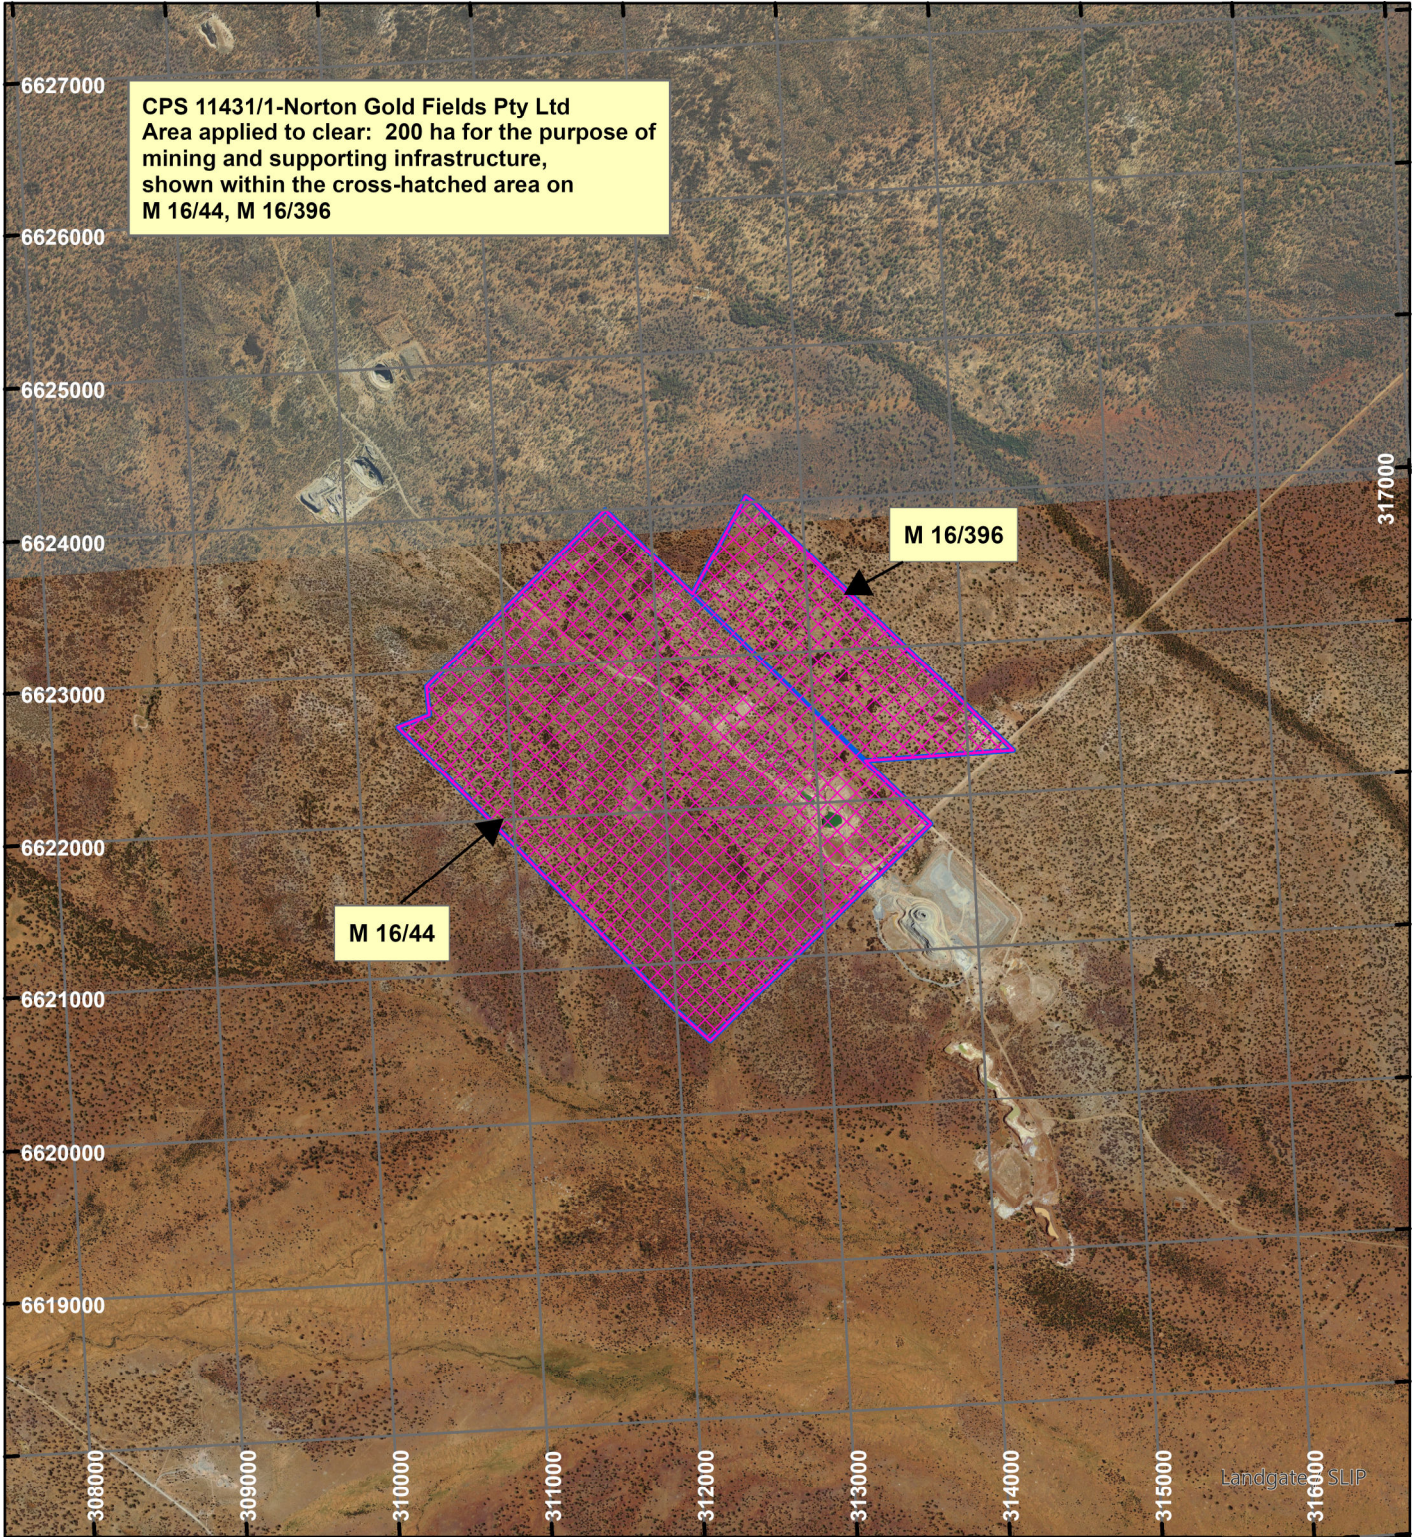

CPS 11431/1-Norton Gold Fields Pty Ltd

LEGEND

Clearing Instruments

Mining Tenements

Scale 1:50,000

(Approximate when reproduced at A4)

Geocentric Datum Australia 2020

Note: the data in this map have not been projected. This may result in geometric distortion or measurement inaccuracies.

..... Date

Officer with delegated authority under Section 20 of the Environmental Protection Act 1986

Information derived from this map should be confirmed with the data custodian acknowledged by the agency acronym in the legend.