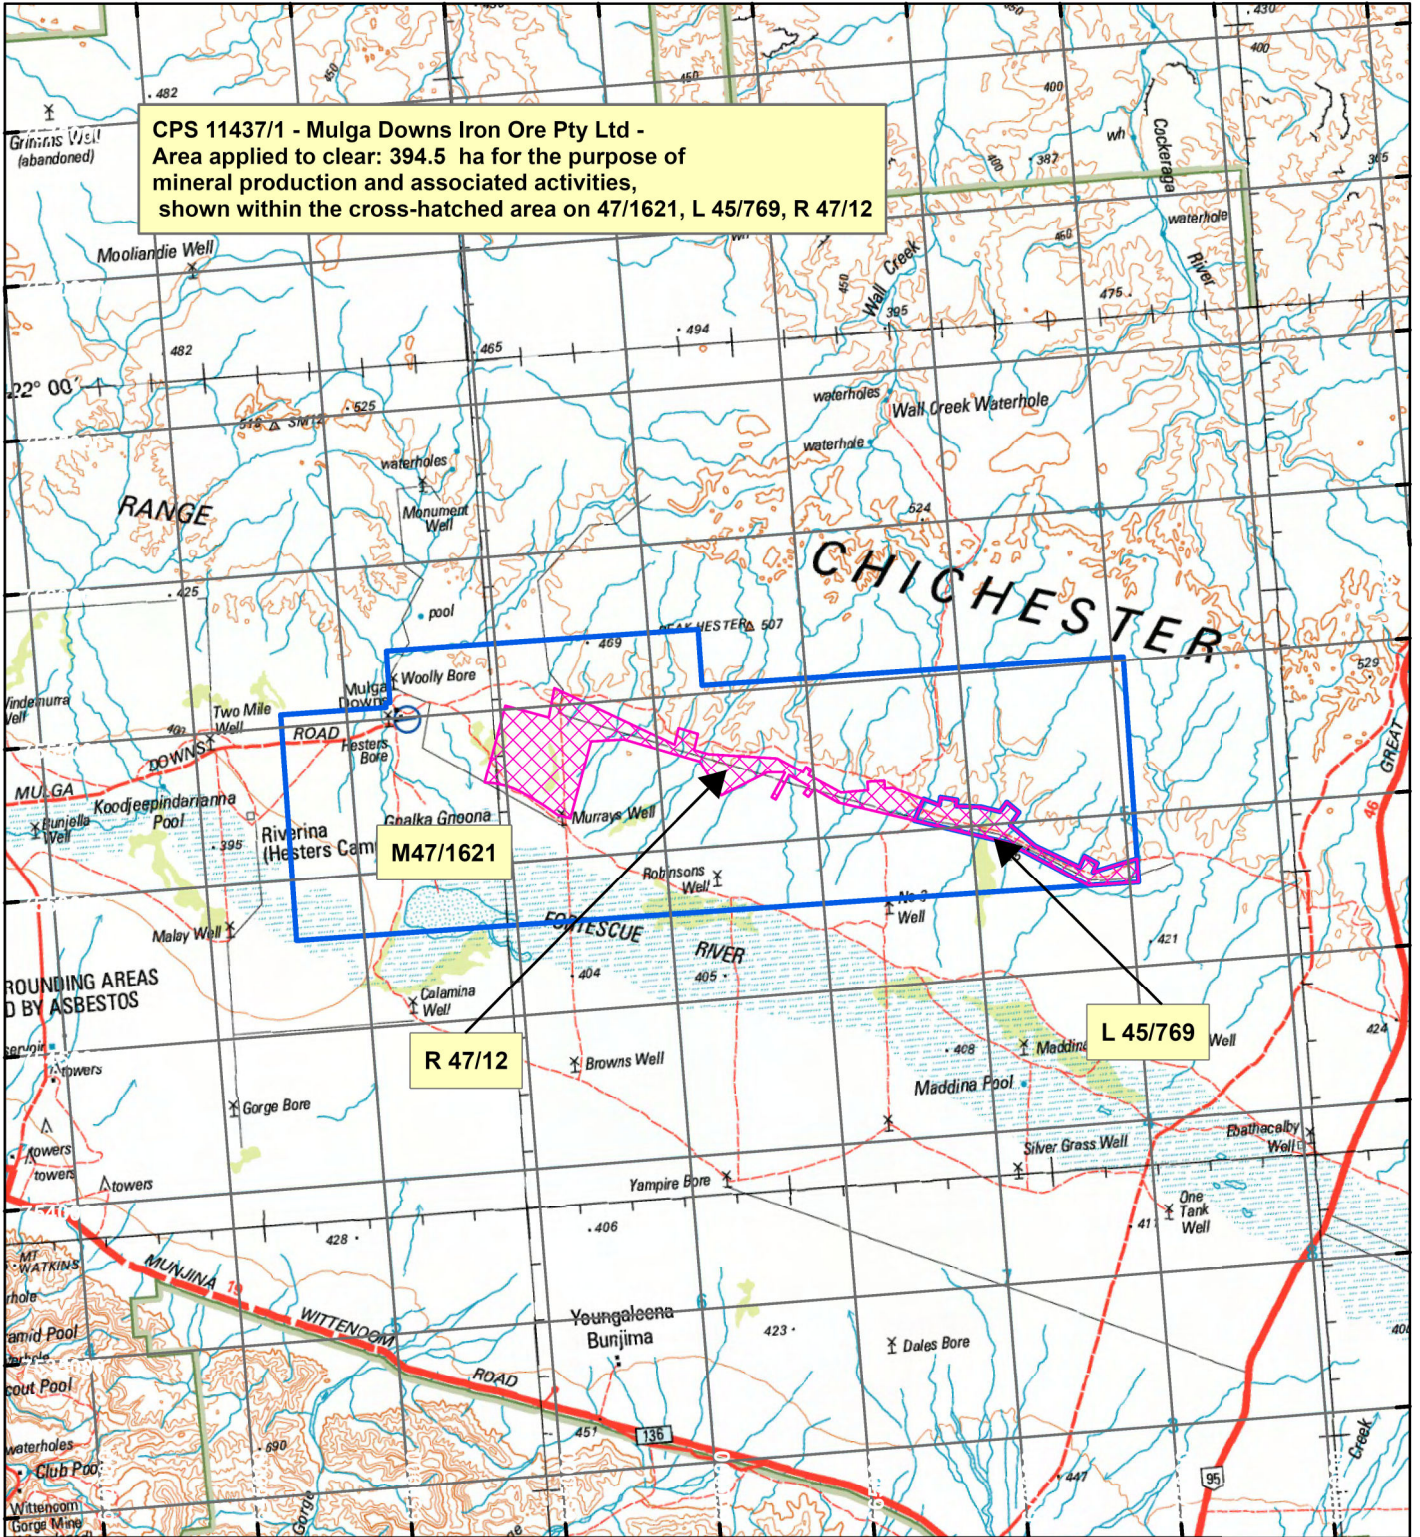

## LEGEND

Clearing Instruments

Mining Tenements

Scale 1:250,000

(Approximate when reproduced at A4)

Geocentric Datum Australia 2020

Note: the data in this map have not been projected. This may result in geometric distortion or measurement inaccuracies.