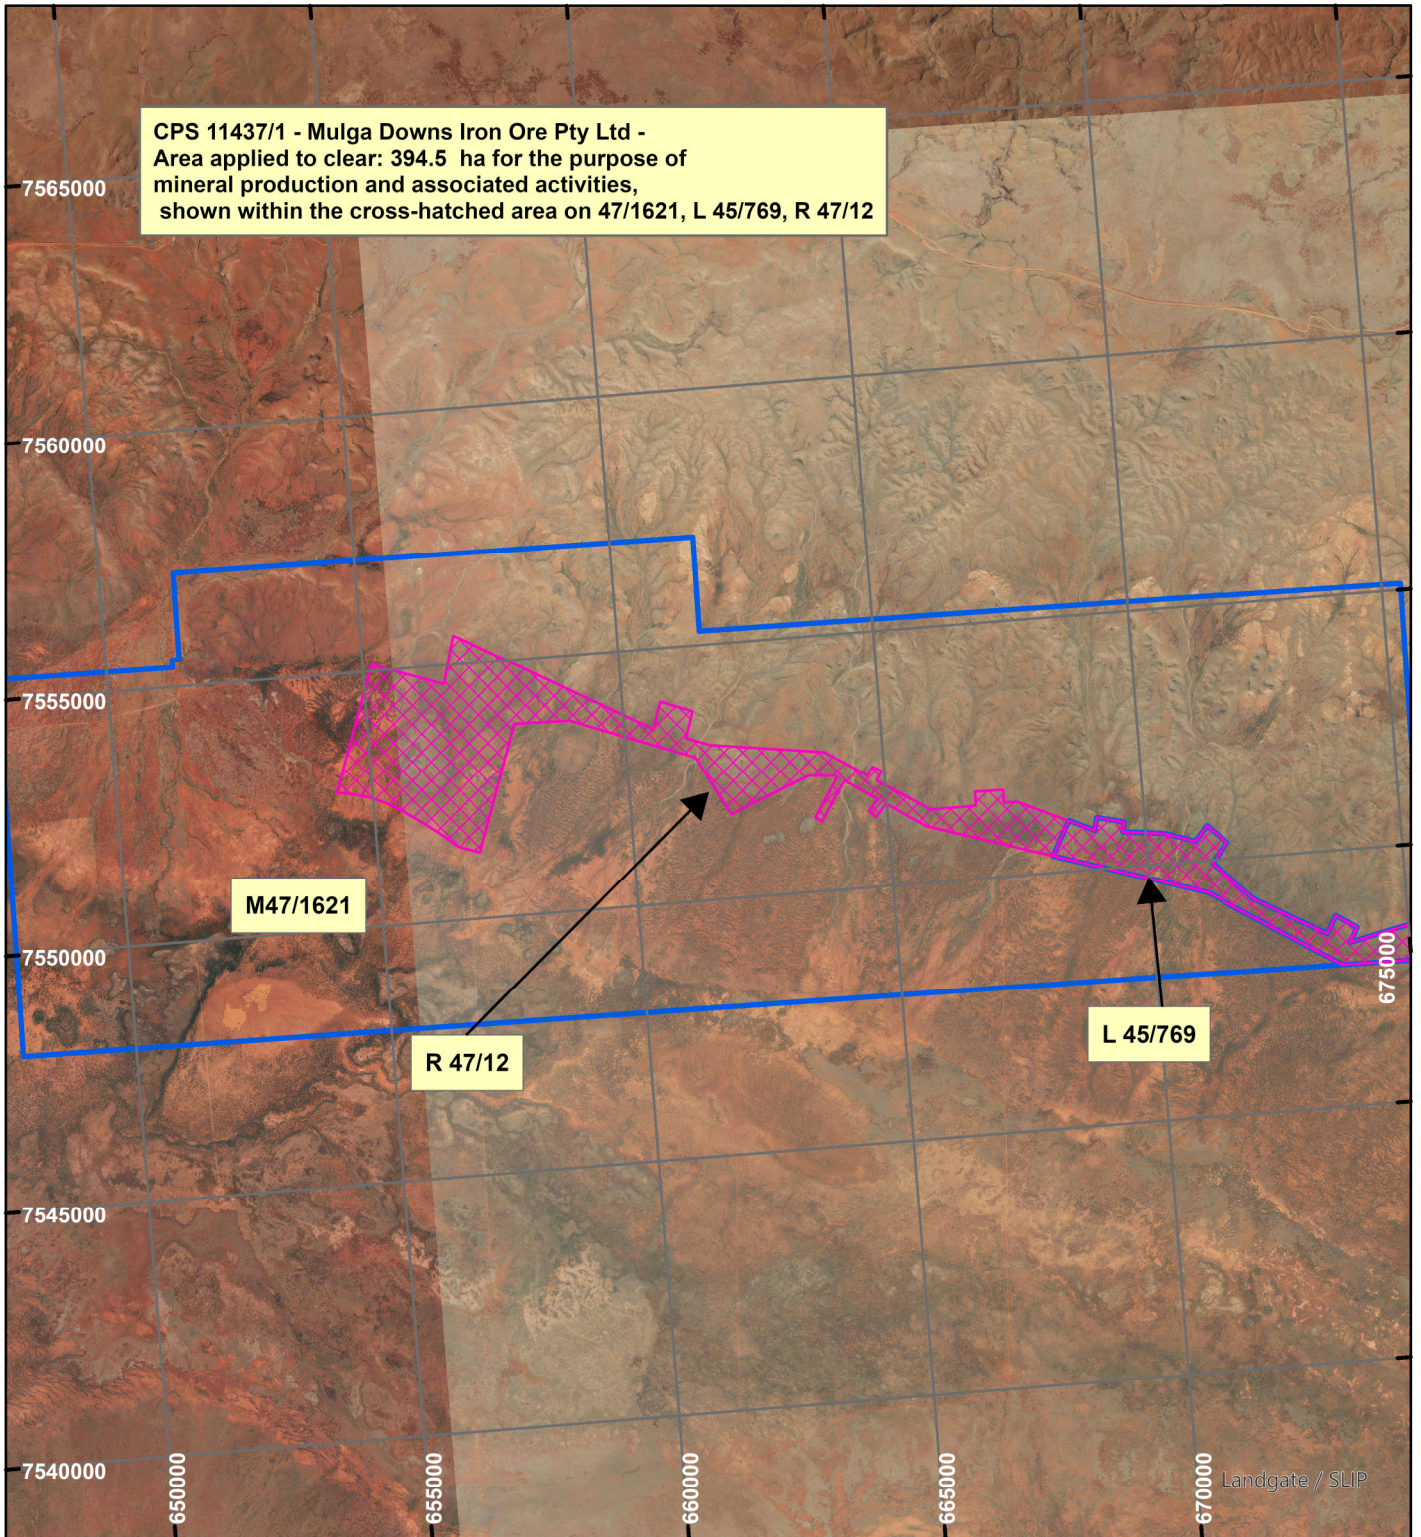

CPS 11437/1 - Mulga Downs Iron Ore Pty Ltd

LEGEND

Clearing Instruments

Mining Tenements

Scale 1:150,000

(Approximate when reproduced at A4)

Geocentric Datum Australia 2020

Note: the data in this map have not been projected. This may result in geometric distortion or measurement inaccuracies.

..... Date

Officer with delegated authority under Section 20 of the Environmental Protection Act 1986

Information derived from this map should be confirmed with the data custodian acknowledged by the agency acronym in the legend.