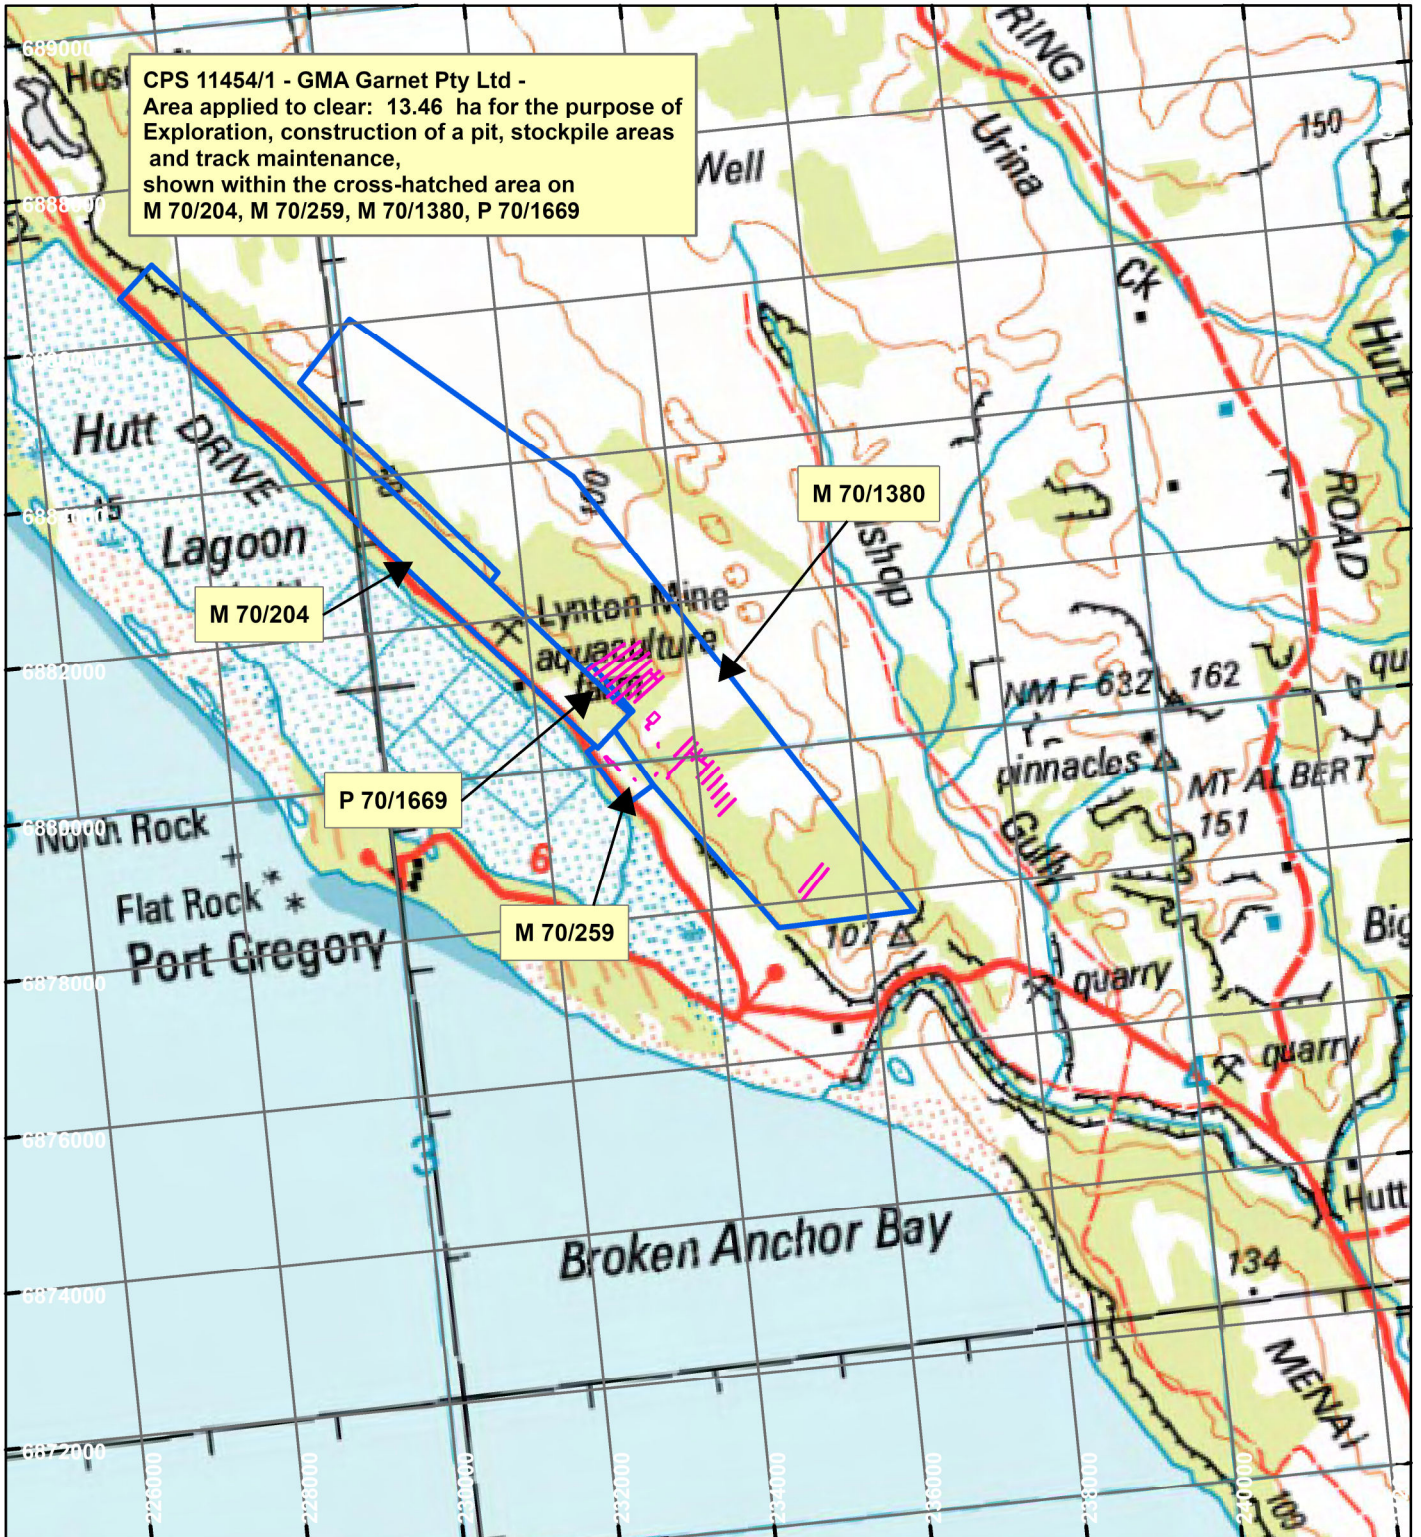

CPS 11454/1 - GMA Garnet Pty Ltd

LEGEND

Clearing Instruments

Mining Tenements

Scale 1:100,000

(Approximate when reproduced at A4)

Geocentric Datum Australia 2020

Note: the data in this map have not been projected. This may result in geometric distortion or measurement inaccuracies.

..... Date

Officer with delegated authority under Section 20 of the Environmental Protection Act 1986

Information derived from this map should be confirmed with the data custodian acknowledged by the agency acronym in the legend.