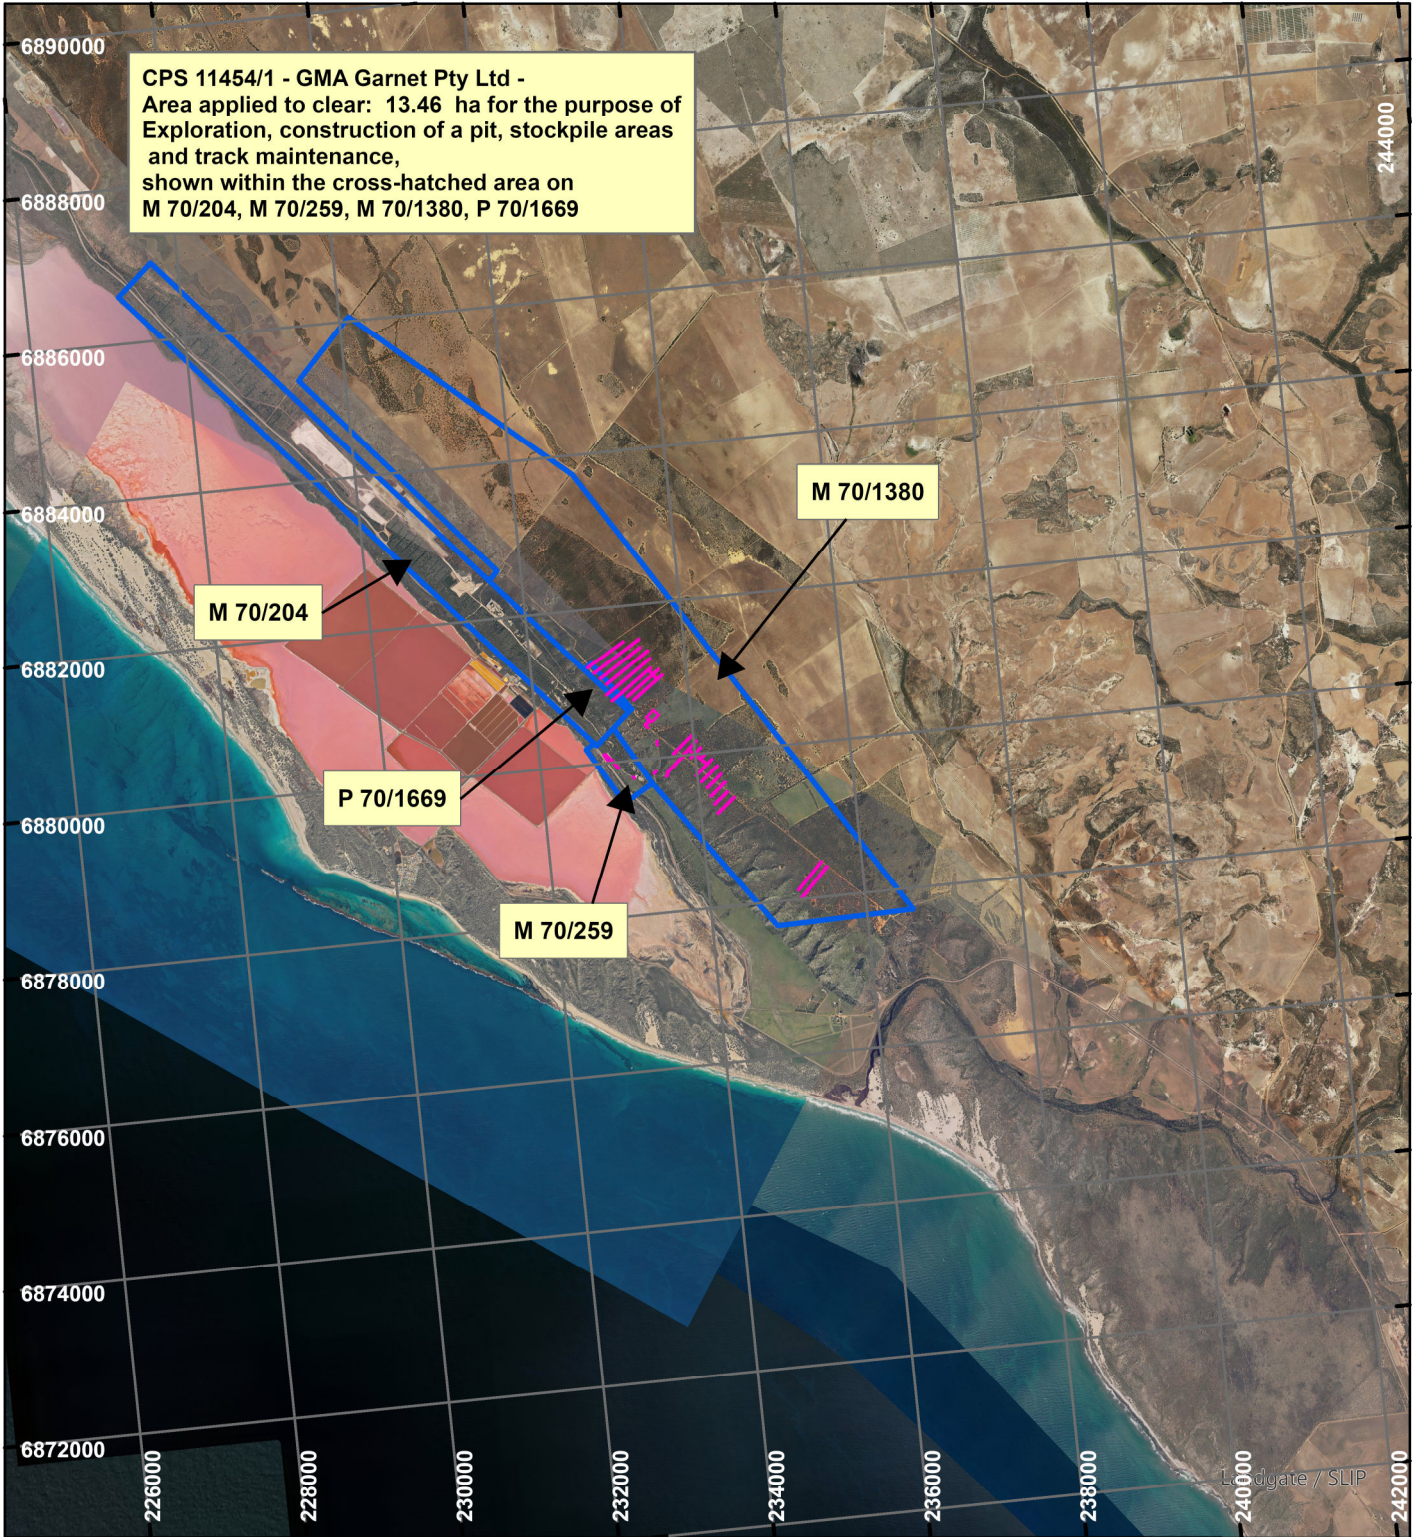

CPS 11454/1 - GMA Garnet Pty Ltd

LEGEND

Clearing Instruments

Mining Tenements

Scale 1:100,000

(Approximate when reproduced at A4)

Geocentric Datum Australia 2020

Note: the data in this map have not been projected. This may result in geometric distortion or measurement inaccuracies.

..... Date

Officer with delegated authority under Section 20 of the Environmental Protection Act 1986

Information derived from this map should be confirmed with the data custodian acknowledged by the agency acronym in the legend.