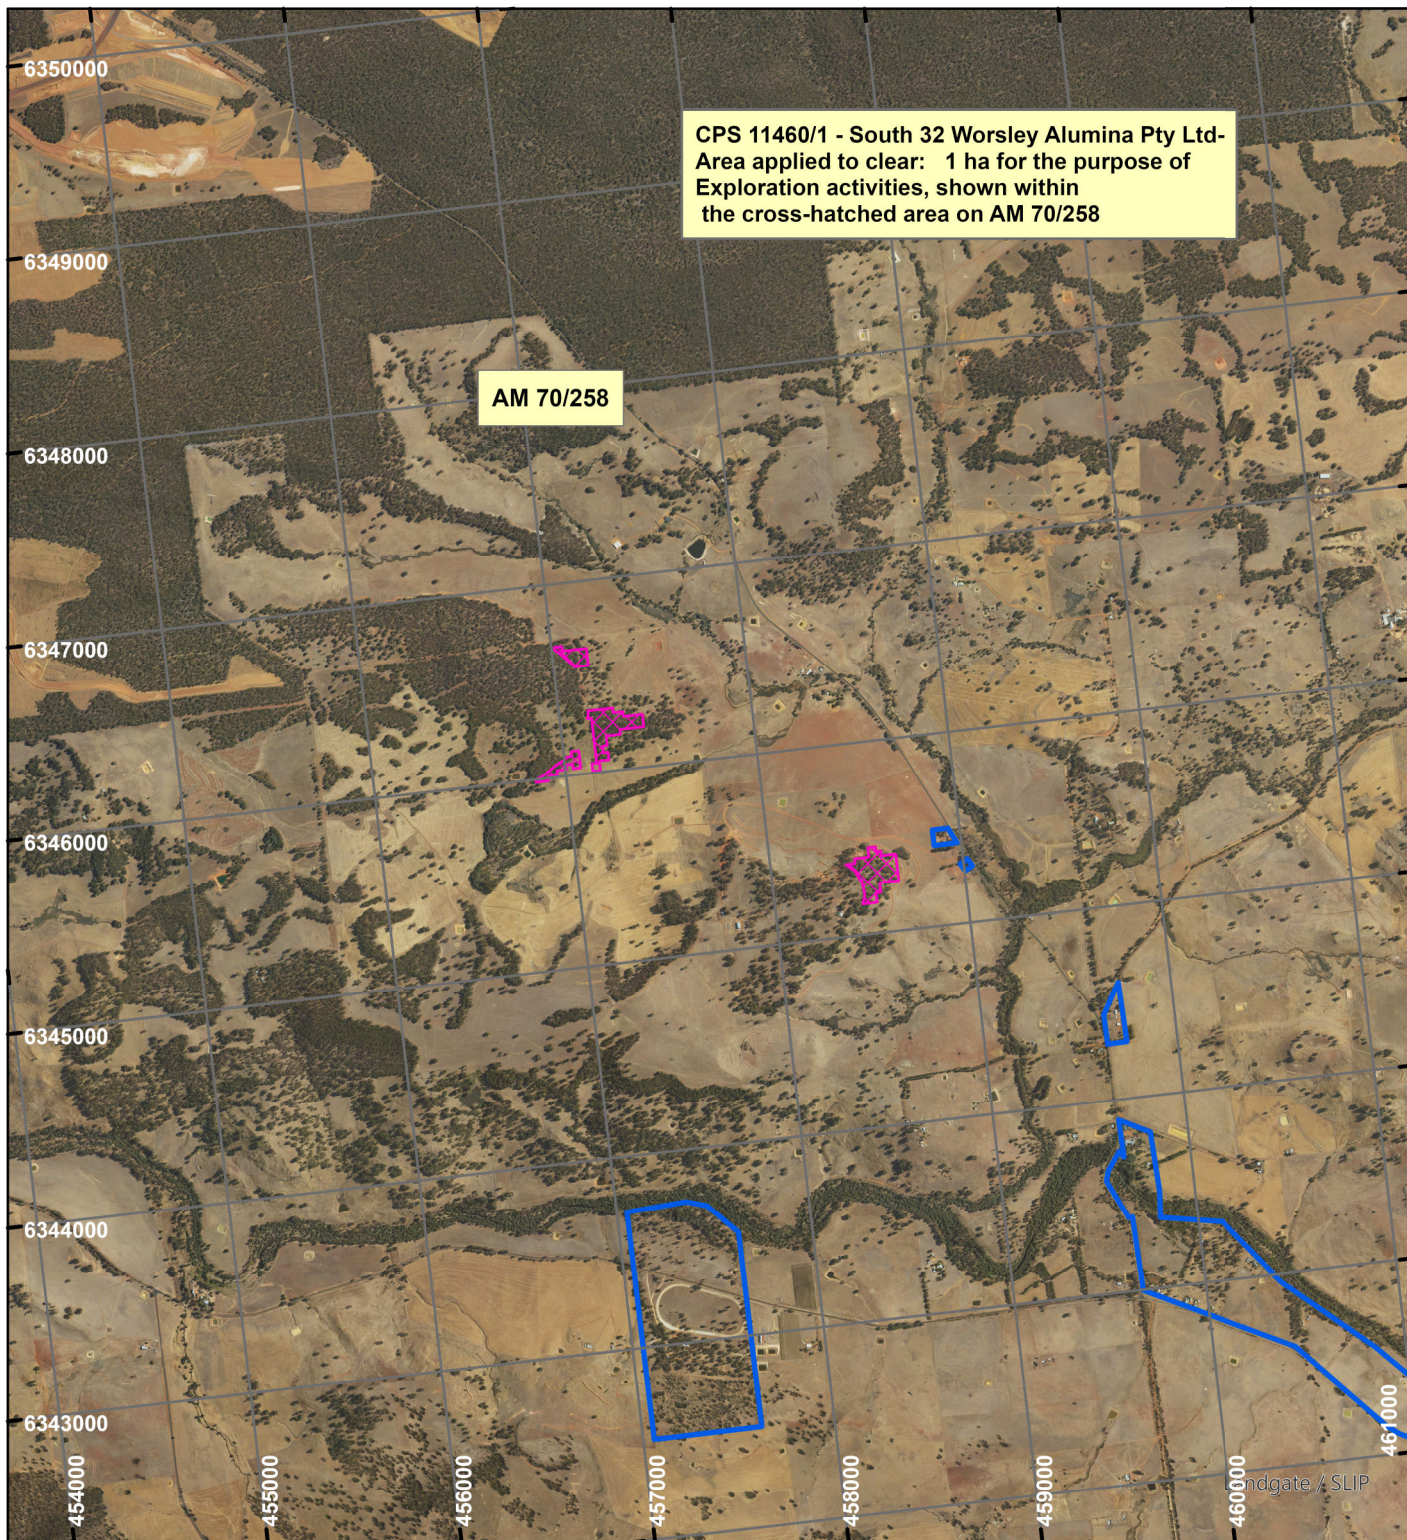

CPS 11460/1 - South 32 Worsley Alumina Pty Ltd

LEGEND

Clearing Instruments

Mining Tenements

Scale 1:40,000

(Approximate when reproduced at A4)

Geocentric Datum Australia 2020

..... Date .....

Officer with delegated authority under Section 20 of the Environmental Protection Act 1986

Information derived from this map should be confirmed with the data custodian acknowledged by the agency acronym in the legend.