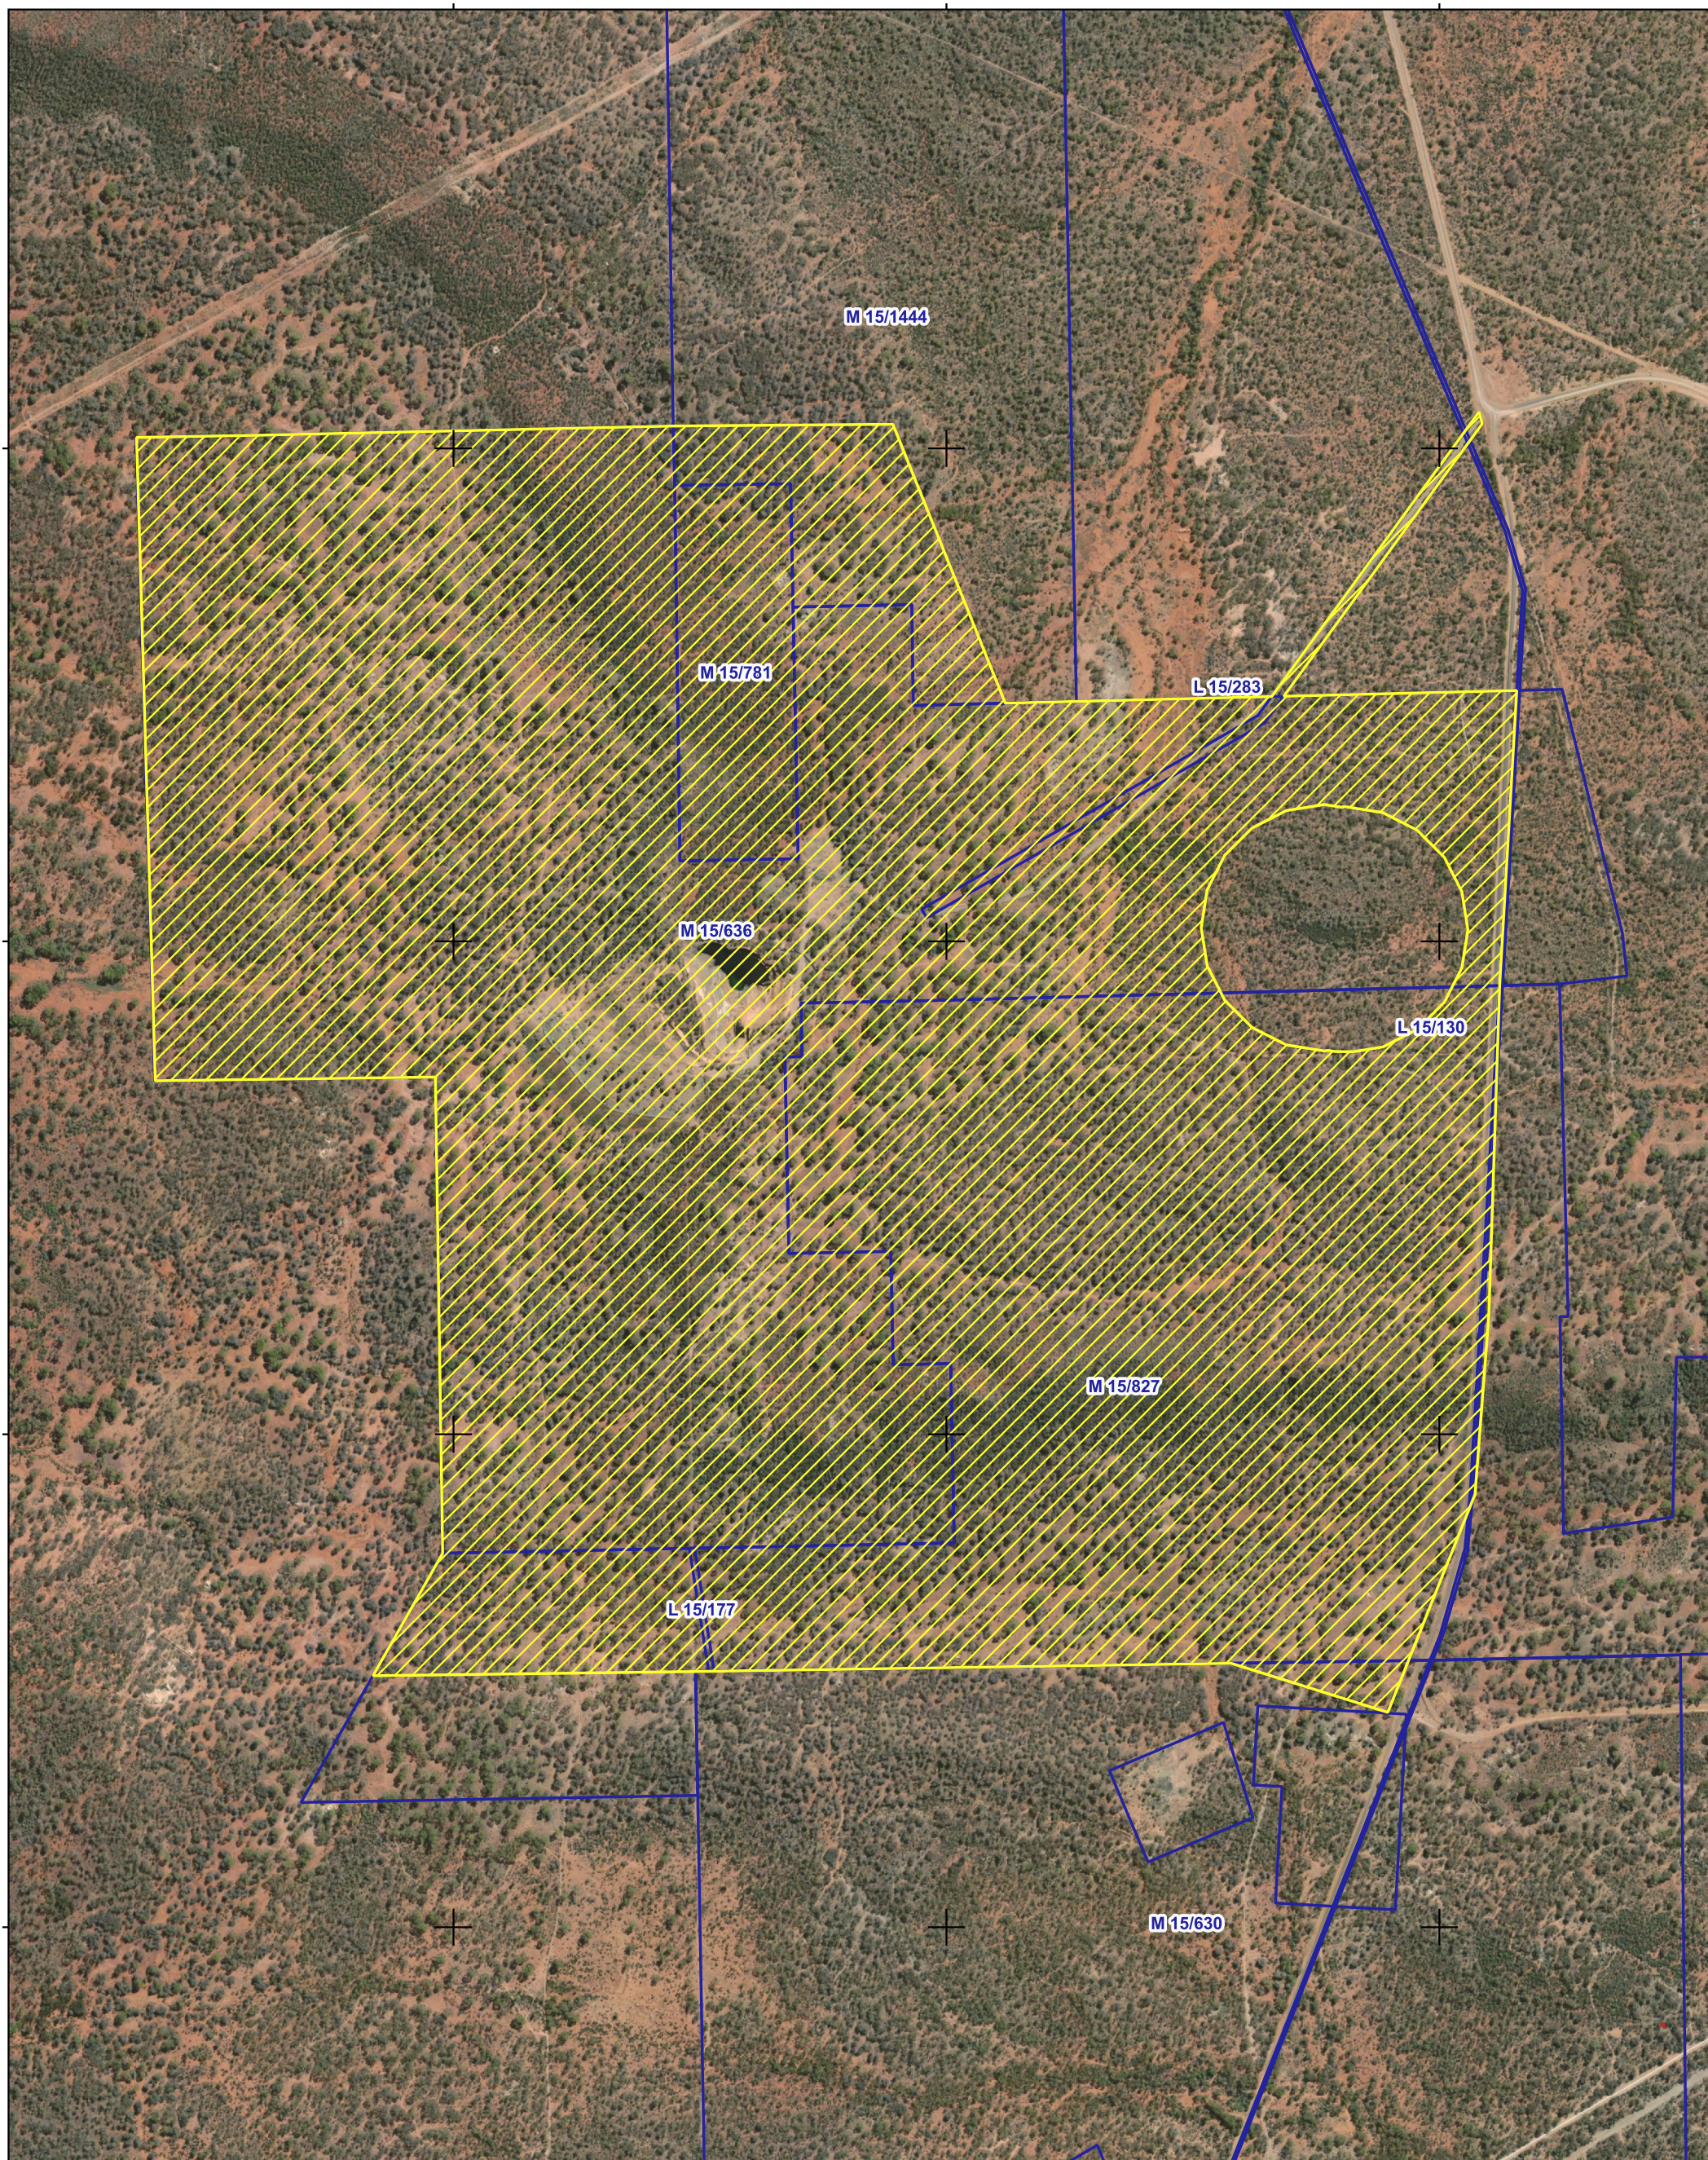

324000

325000

326000

6580000

6579000

6578000

6577000

Legend

Patricia Jean Permit Application Area
 Tenements

Focus Minerals Ltd.
Coolgardie Gold Operations
Patricia Jean NVCP Application Area

| | |
|---------------|-----------------------|
| Drawn: TS | Date: 21/01/2026 |
| Scale 1:12500 | GDA2020 / MGA zone 51 |