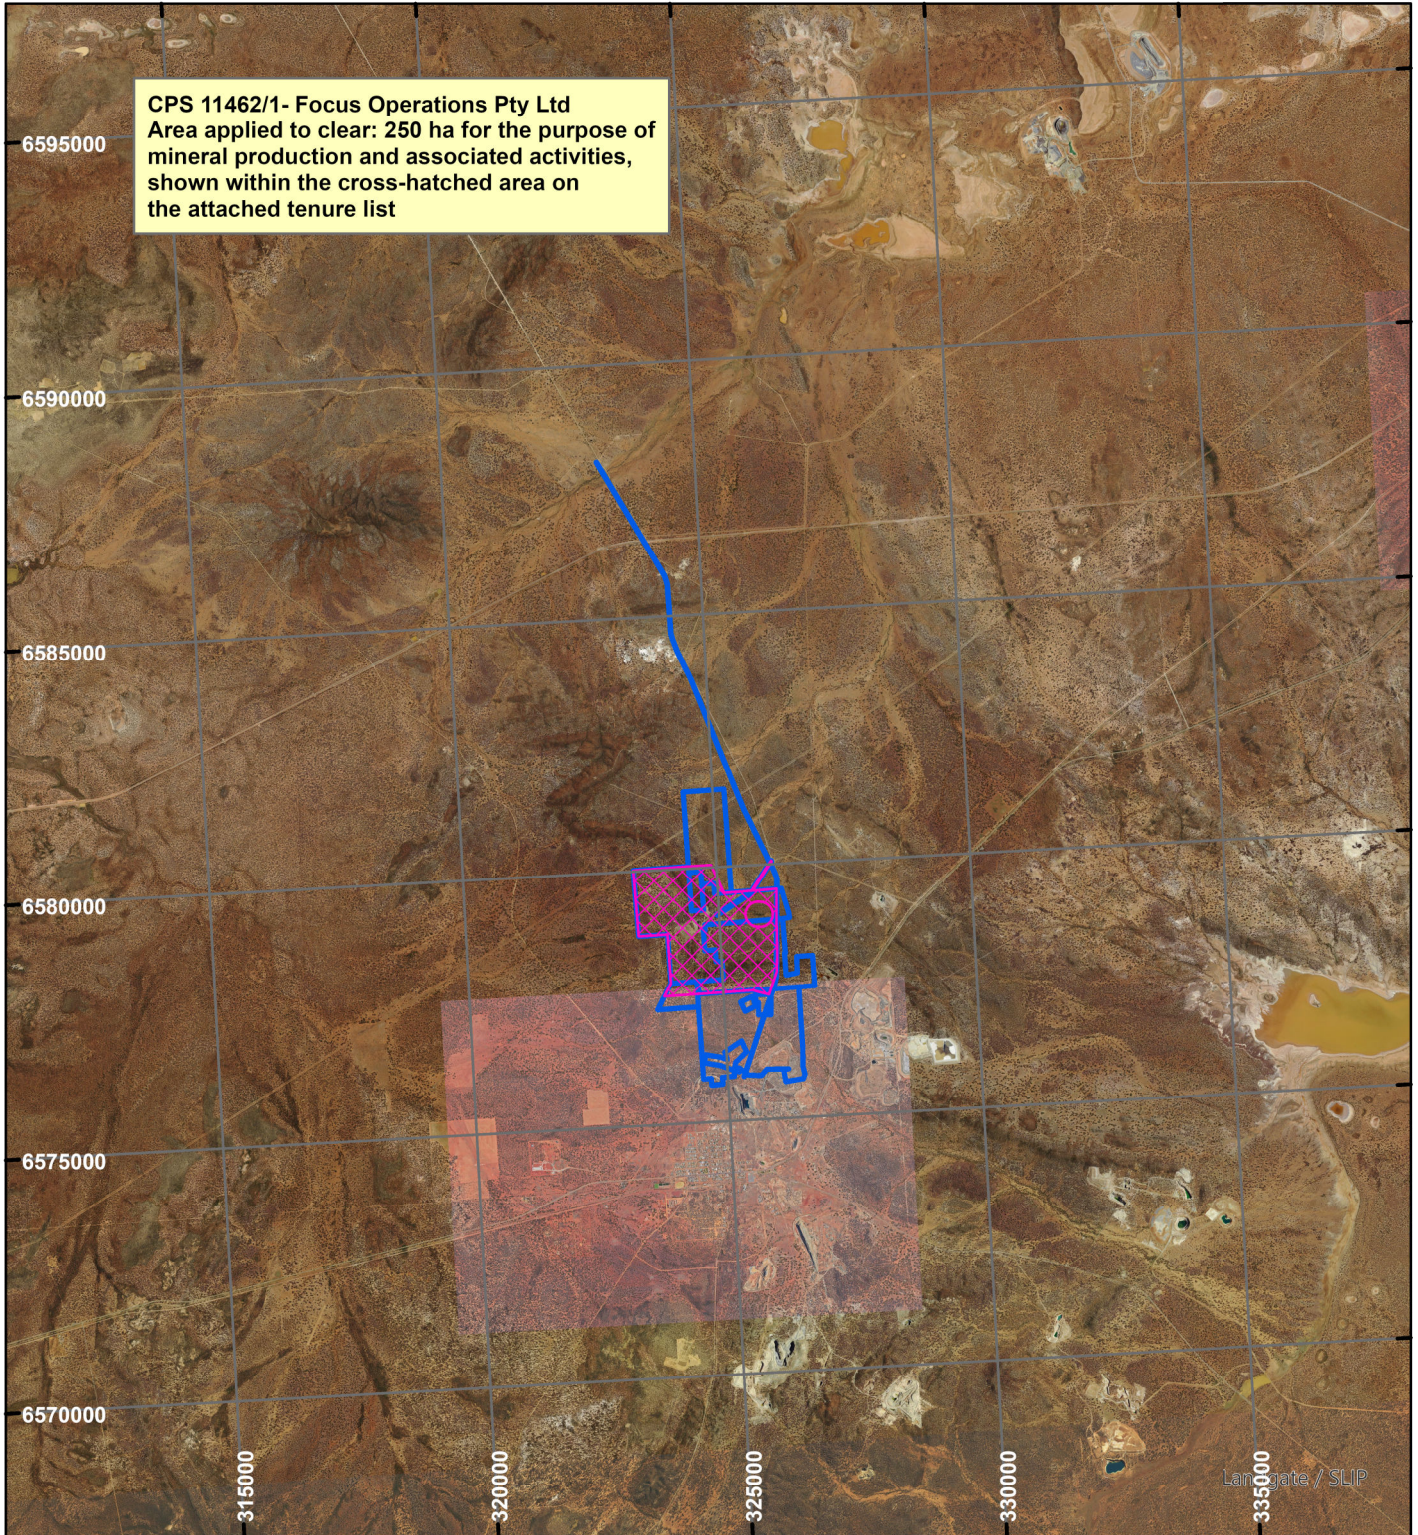

CPS 11462/1- Focus Operations Pty Ltd

LEGEND

Clearing Instruments

Mining Tenements

Scale 1:150,000

(Approximate when reproduced at A4)

Geocentric Datum Australia 2020

Note: the data in this map have not been projected. This may result in geometric distortion or measurement inaccuracies.

..... Date

Officer with delegated authority under Section 20 of the Environmental Protection Act 1986

Information derived from this map should be confirmed with the data custodian acknowledged by the agency acronym in the legend.