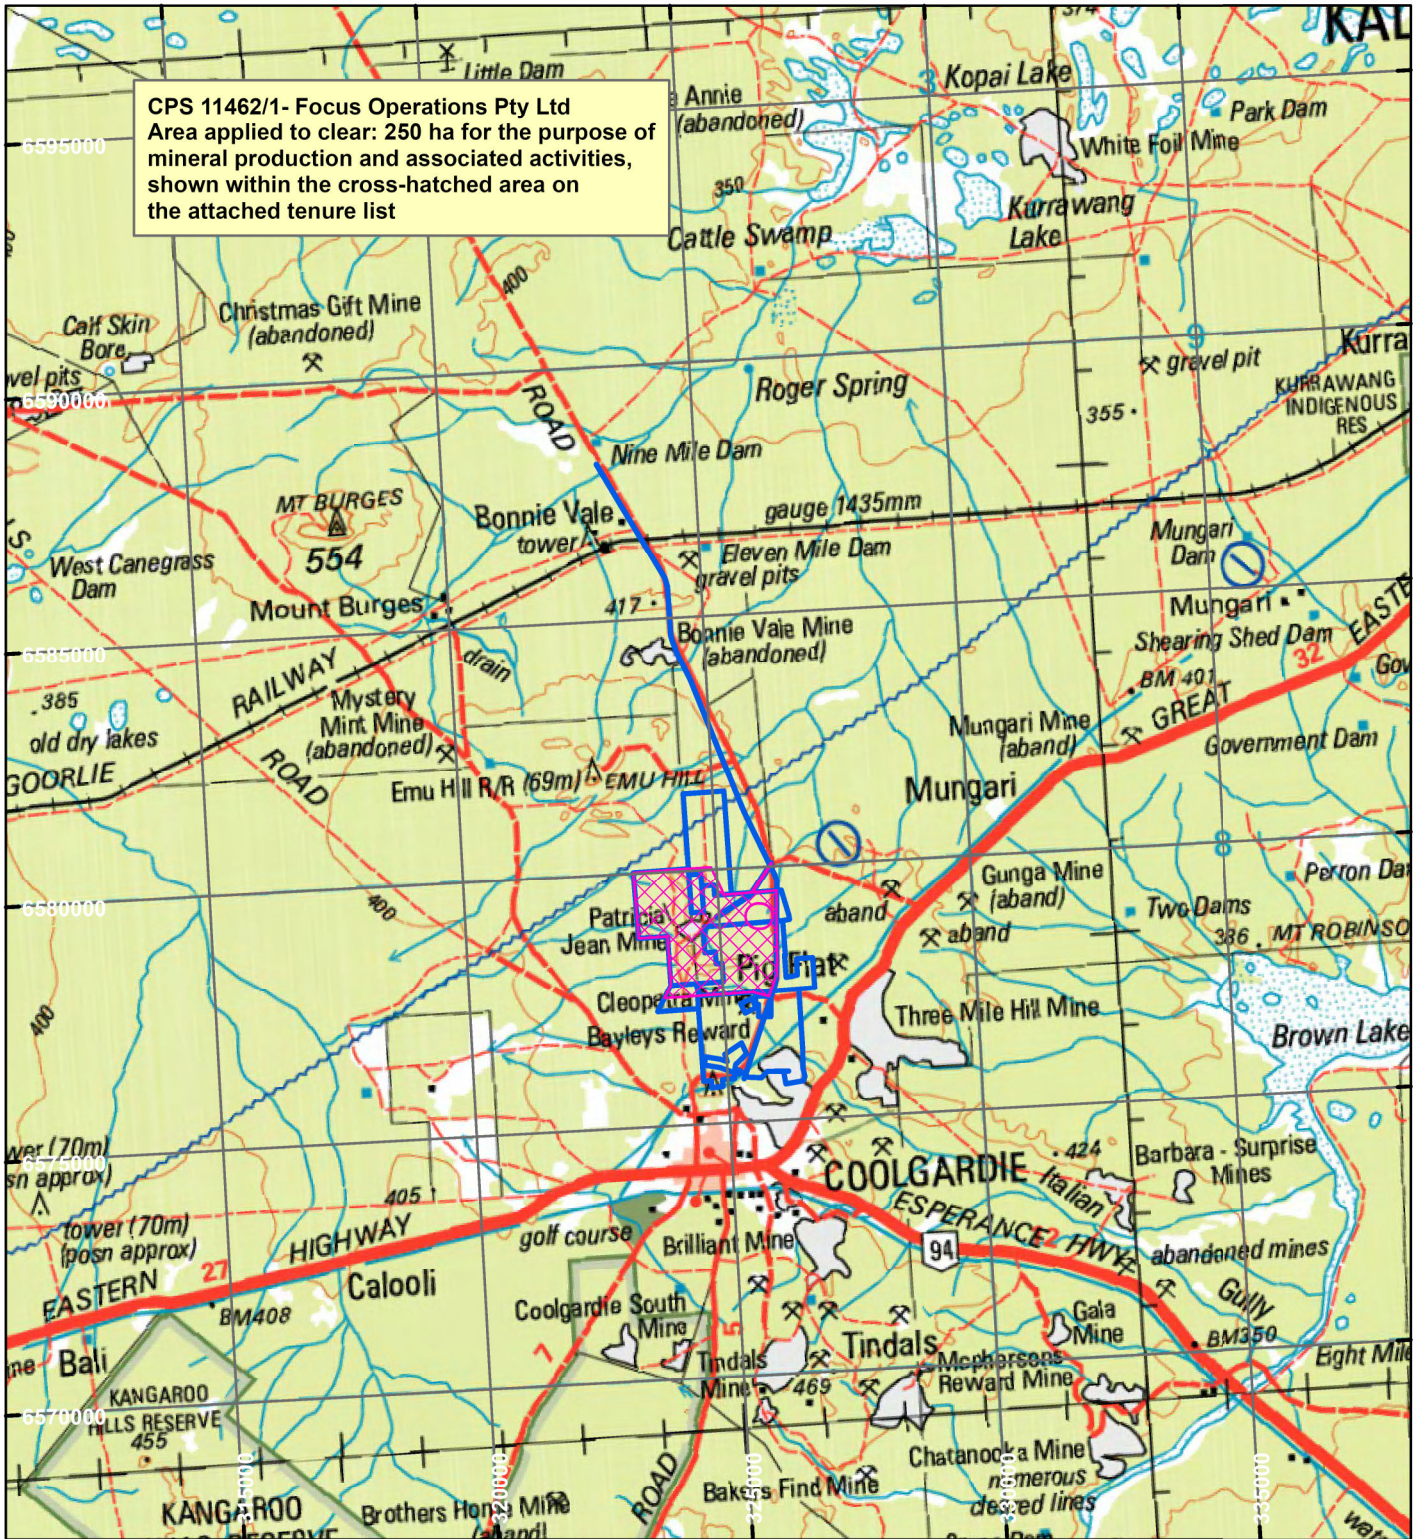

## LEGEND

Clearing Instruments

Mining Tenements

Scale 1:150,000

(Approximate when reproduced at A4)

Geocentric Datum Australia 2020

Note: the data in this map have not been projected. This may result in geometric distortion or measurement inaccuracies.