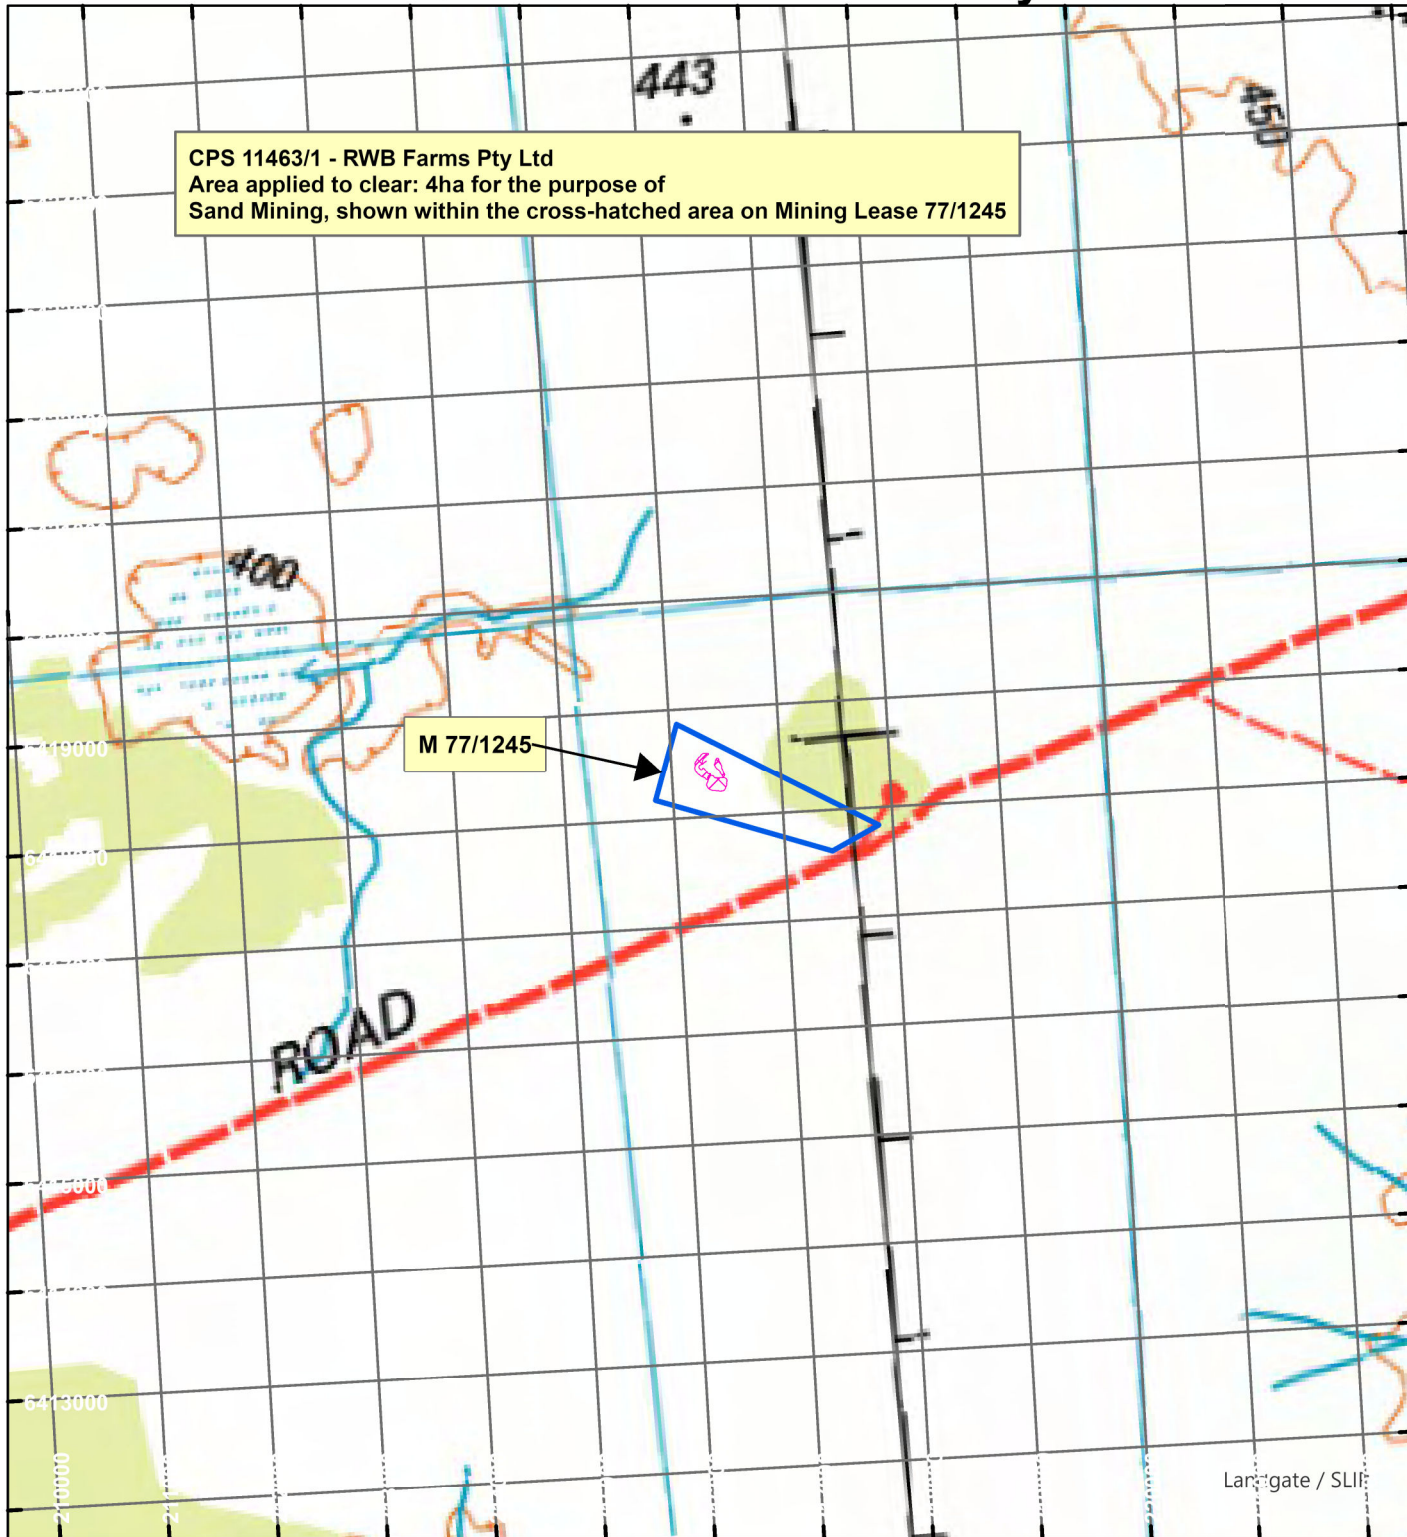

CPS 11463/1 - RWB Farms Pty Ltd

CPS 11463/1 - RWB Farms Pty Ltd
Area applied to clear: 4ha for the purpose of
Sand Mining, shown within the cross-hatched area on Mining Lease 77/1245

M 77/1245

ROAD

Larri-gate / SLIP

LEGEND

Clearing Instruments

Mining Tenements

Scale 1:70,000

(Approximate when reproduced at A4)

Geocentric Datum Australia 2020

..... Date .....

Officer with delegated authority under Section 20 of the Environmental Protection Act 1986

Information derived from this map should be confirmed with the data custodian acknowledged by the agency acronym in the legend.