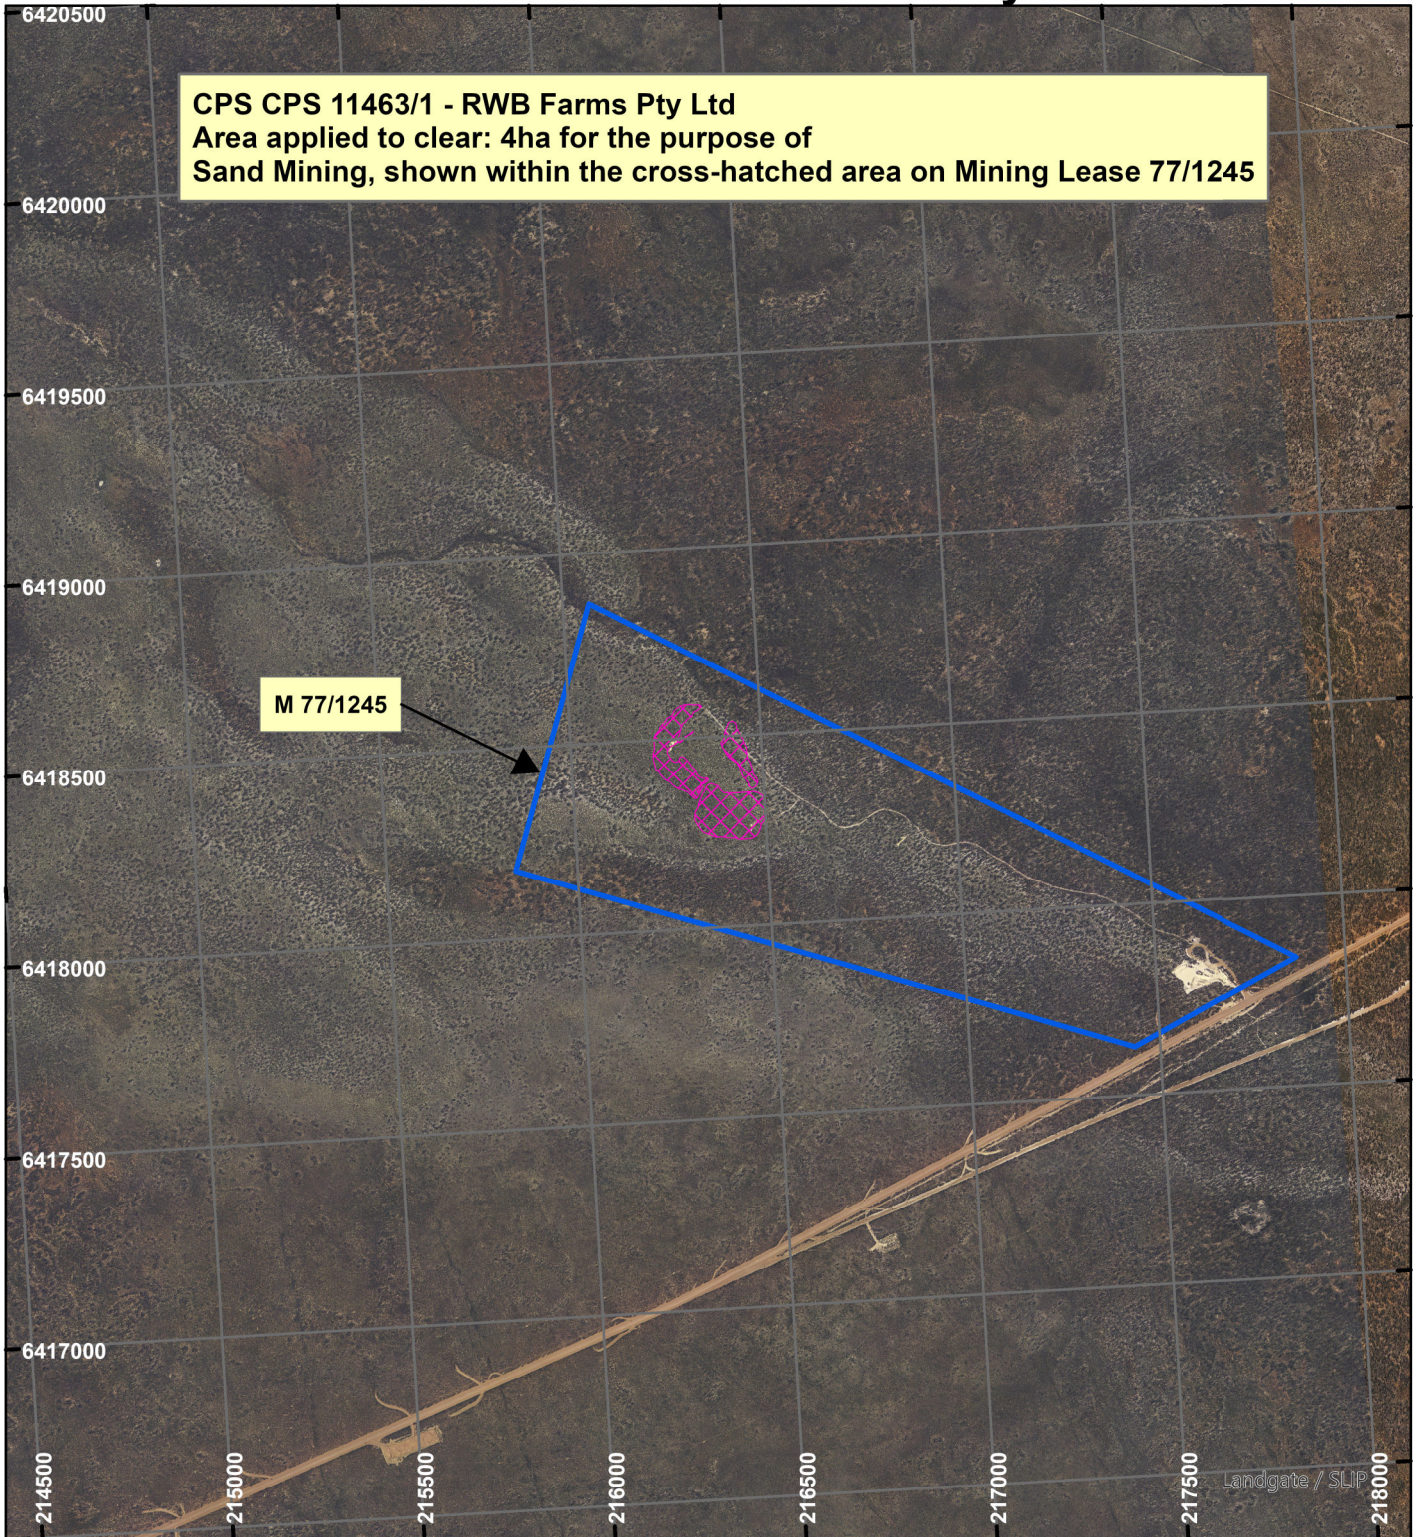

CPS 11463/1 - RWB Farms Pty Ltd

LEGEND

Clearing Instruments

Mining Tenements

Scale 1:20,000

(Approximate when reproduced at A4)

Geocentric Datum Australia 2020

Note: the data in this map have not been projected. This may result in geometric distortion or measurement inaccuracies.

..... Date

Officer with delegated authority under Section 20 of the Environmental Protection Act 1986

Information derived from this map should be confirmed with the data custodian acknowledged by the agency acronym in the legend.