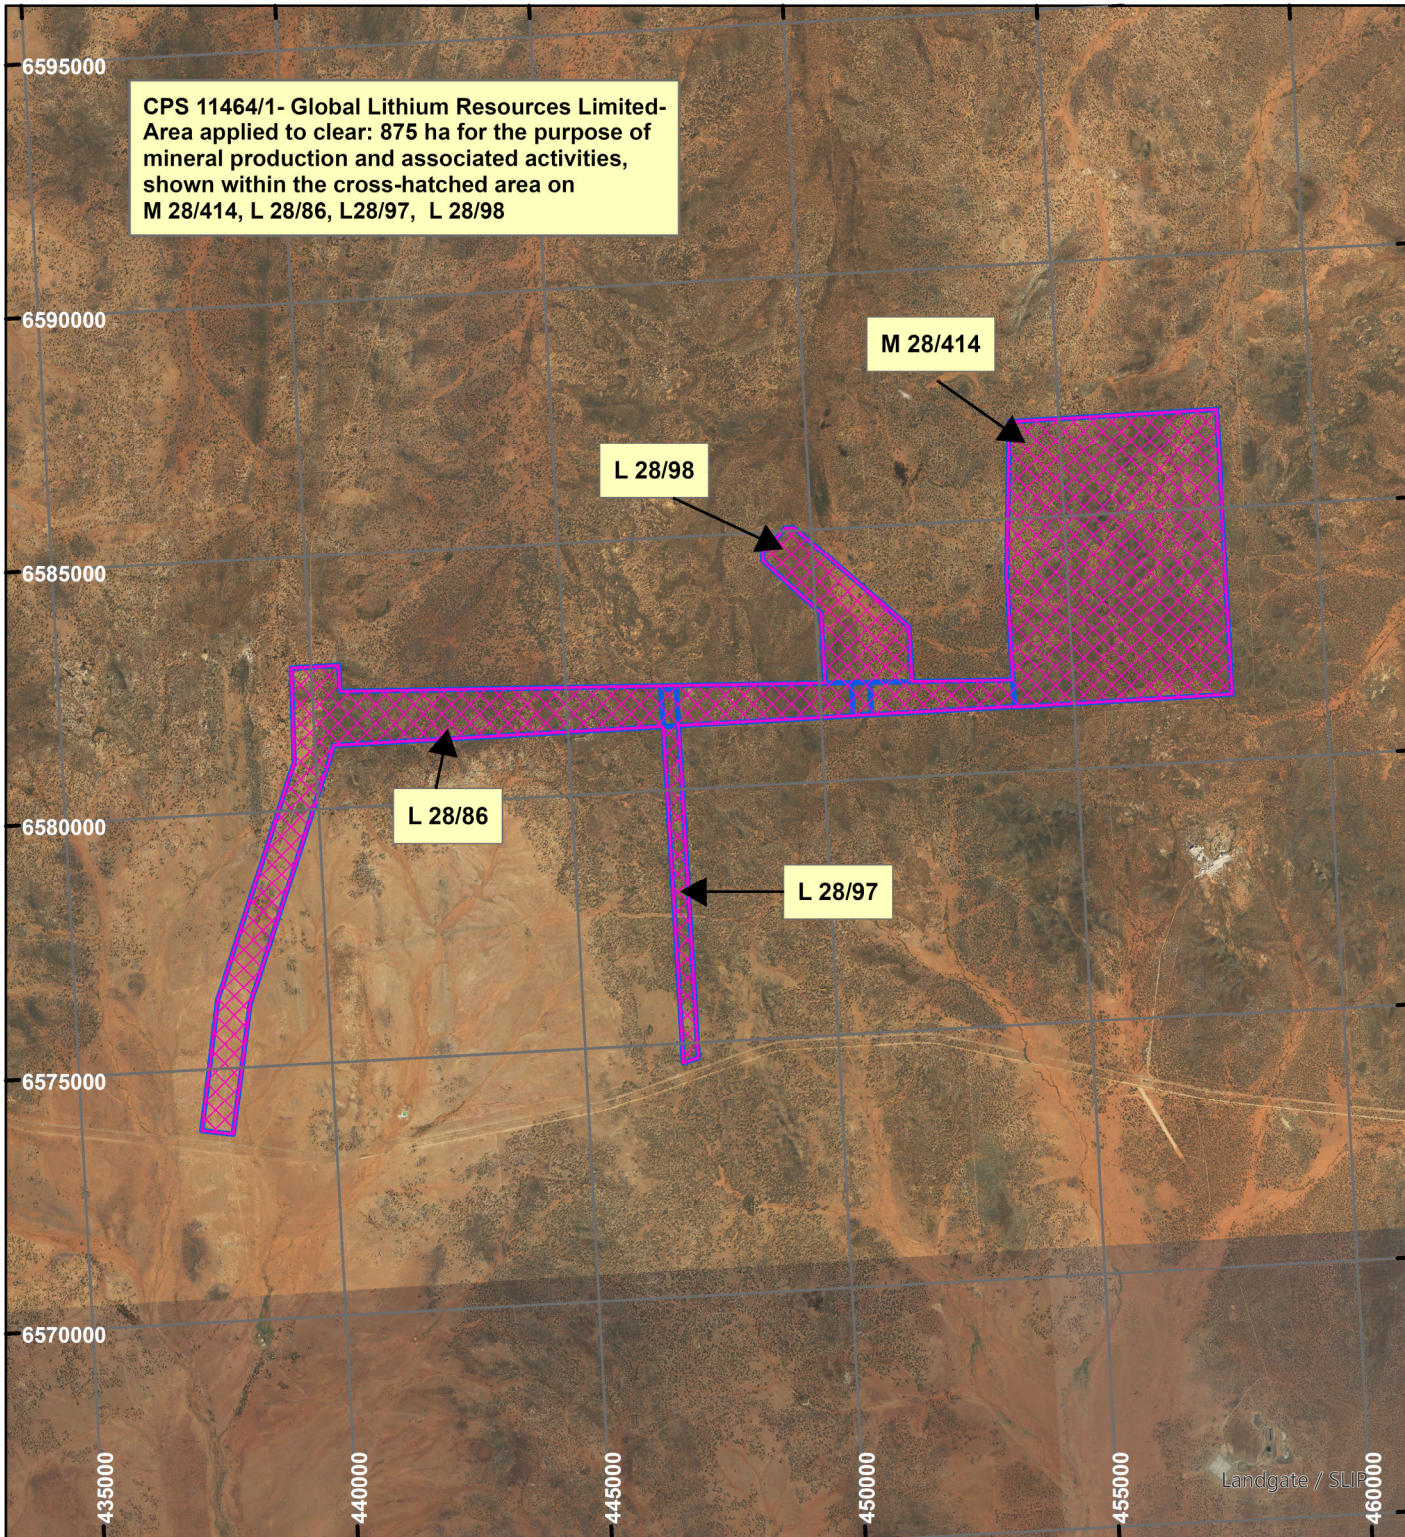

CPS 11464/1- Global Lithium Resources Limited

LEGEND

Clearing Instruments

Mining Tenements

Scale 1:150,000

(Approximate when reproduced at A4)

Geocentric Datum Australia 2020

..... Date .....

Officer with delegated authority under Section 20 of the Environmental Protection Act 1986

Information derived from this map should be confirmed with the data custodian acknowledged by the agency acronym in the legend.