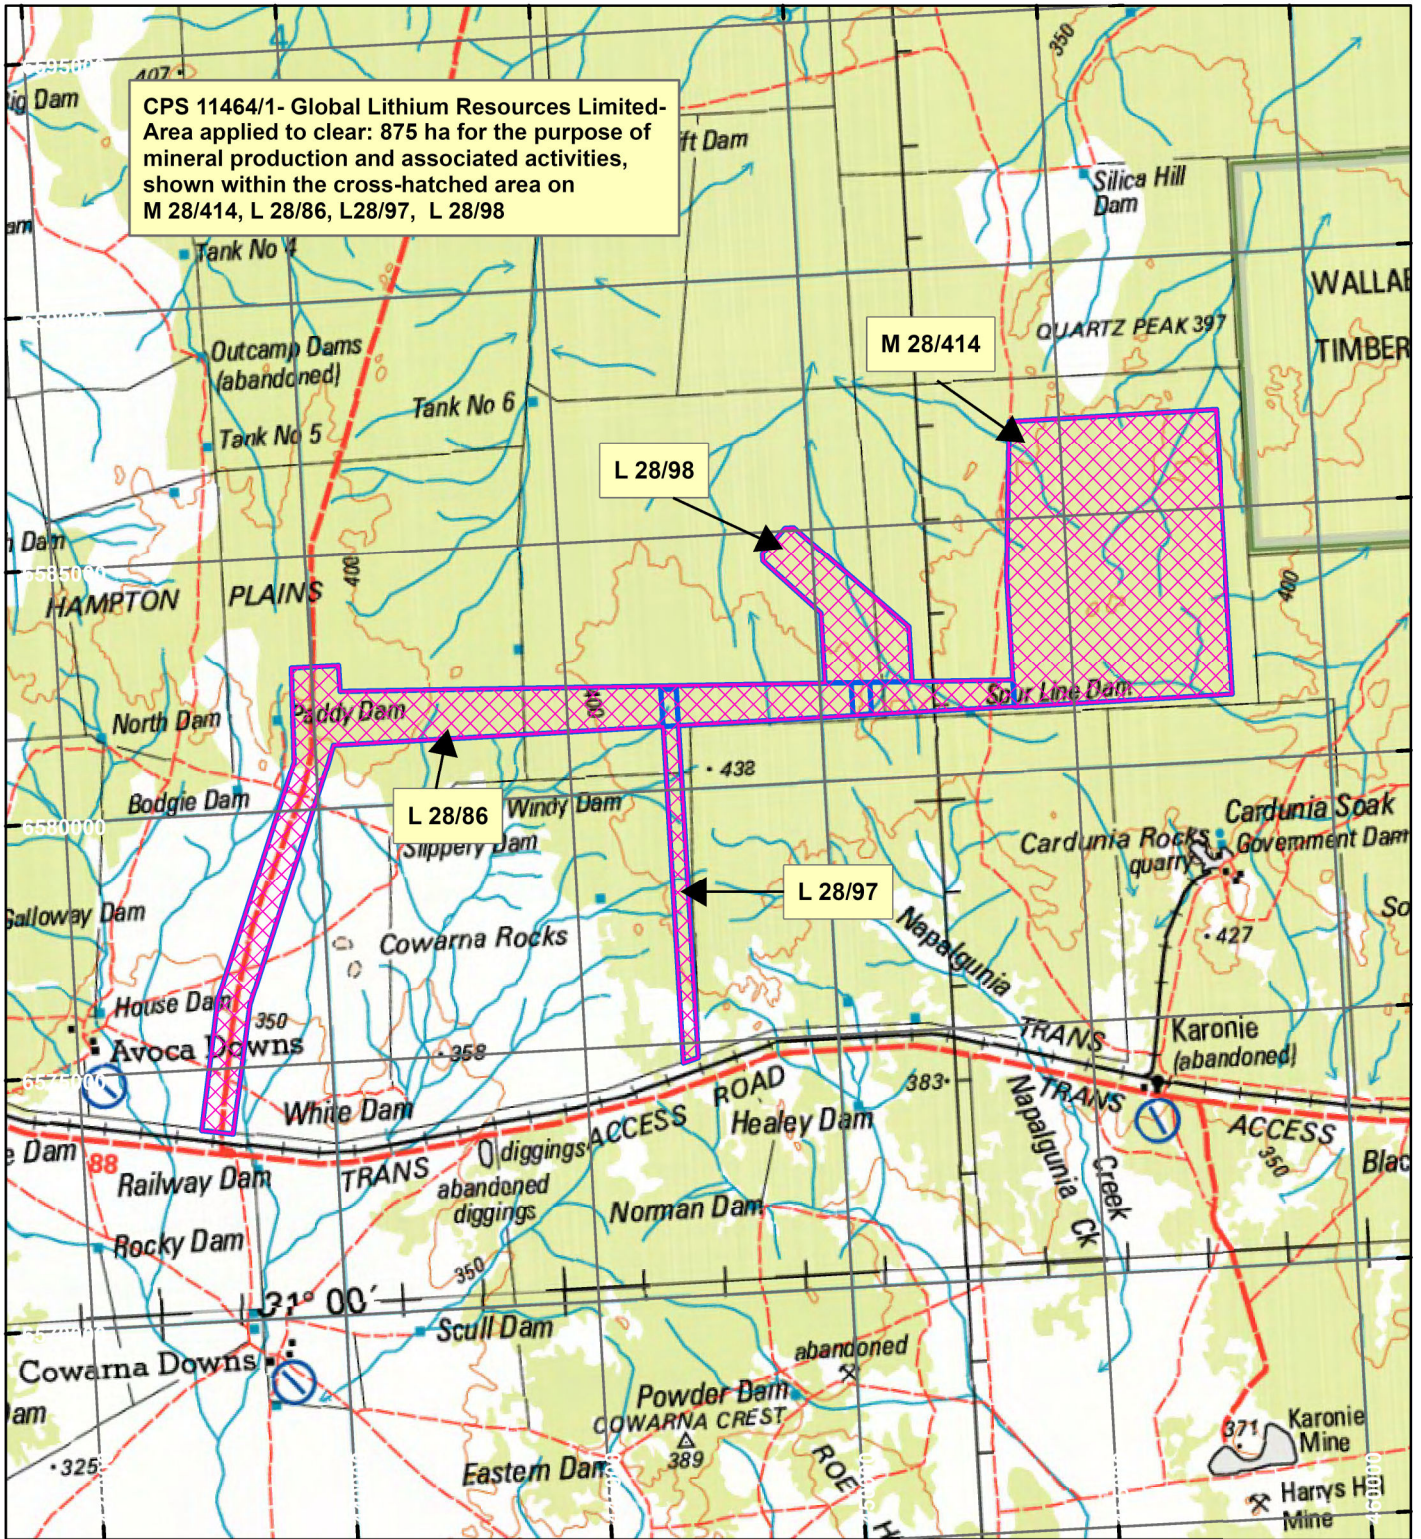

## LEGEND

Clearing Instruments

Mining Tenements

Scale 1:150,000

(Approximate when reproduced at A4)

Geocentric Datum Australia 2020

Note: the data in this map have not been projected. This may result in geometric distortion or measurement inaccuracies.

..... Date .....

Officer with delegated authority under Section 20 of the Environmental Protection Act 1986

Information derived from this map should be confirmed with the data custodian acknowledged by the agency acronym in the legend.