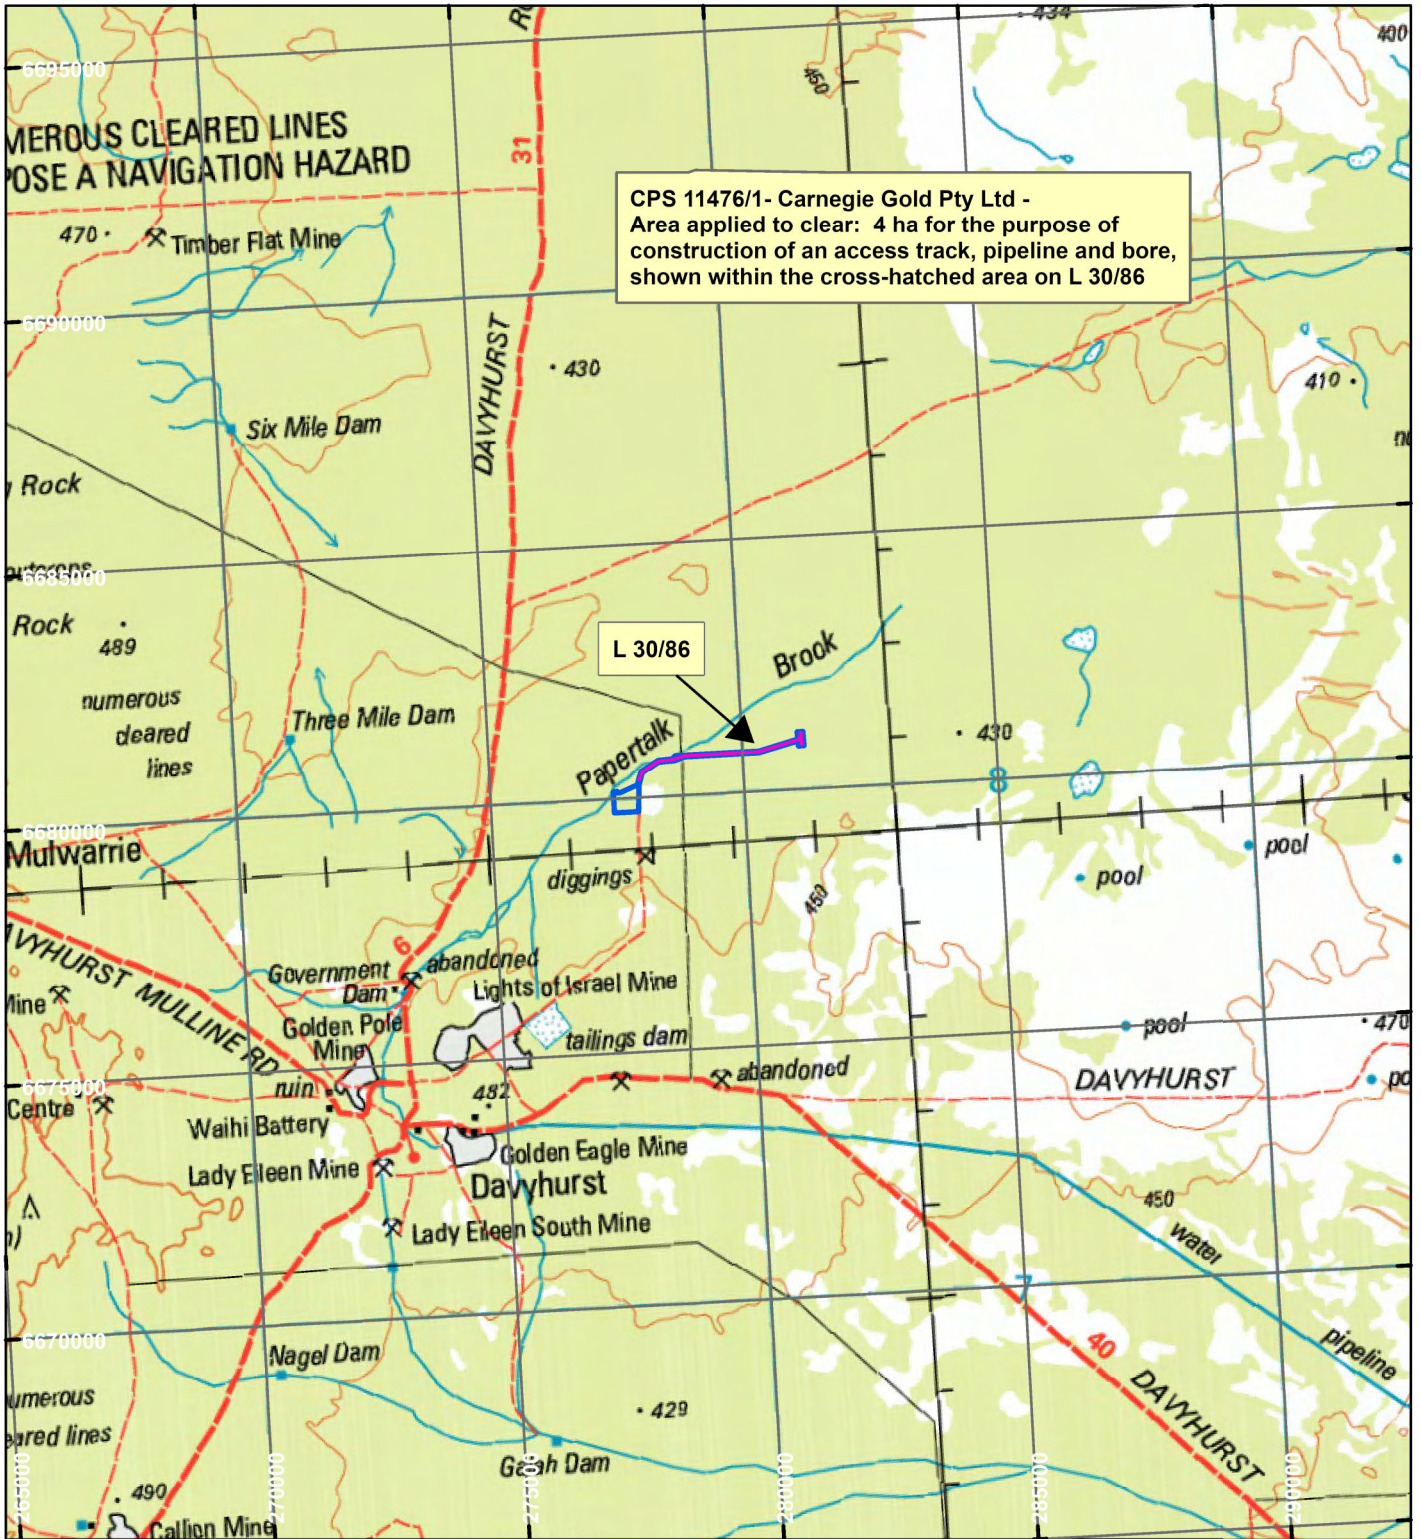

CPS 11476/1- Carnegie Gold Pty Ltd

LEGEND

Clearing Instruments

Mining Tenements

Scale 1:150,000

(Approximate when reproduced at A4)

Geocentric Datum Australia 2020

Note: the data in this map have not been projected. This may result in geometric distortion or measurement inaccuracies.

..... Date

Officer with delegated authority under Section 20 of the Environmental Protection Act 1986

Information derived from this map should be confirmed with the data custodian acknowledged by the agency acronym in the legend.