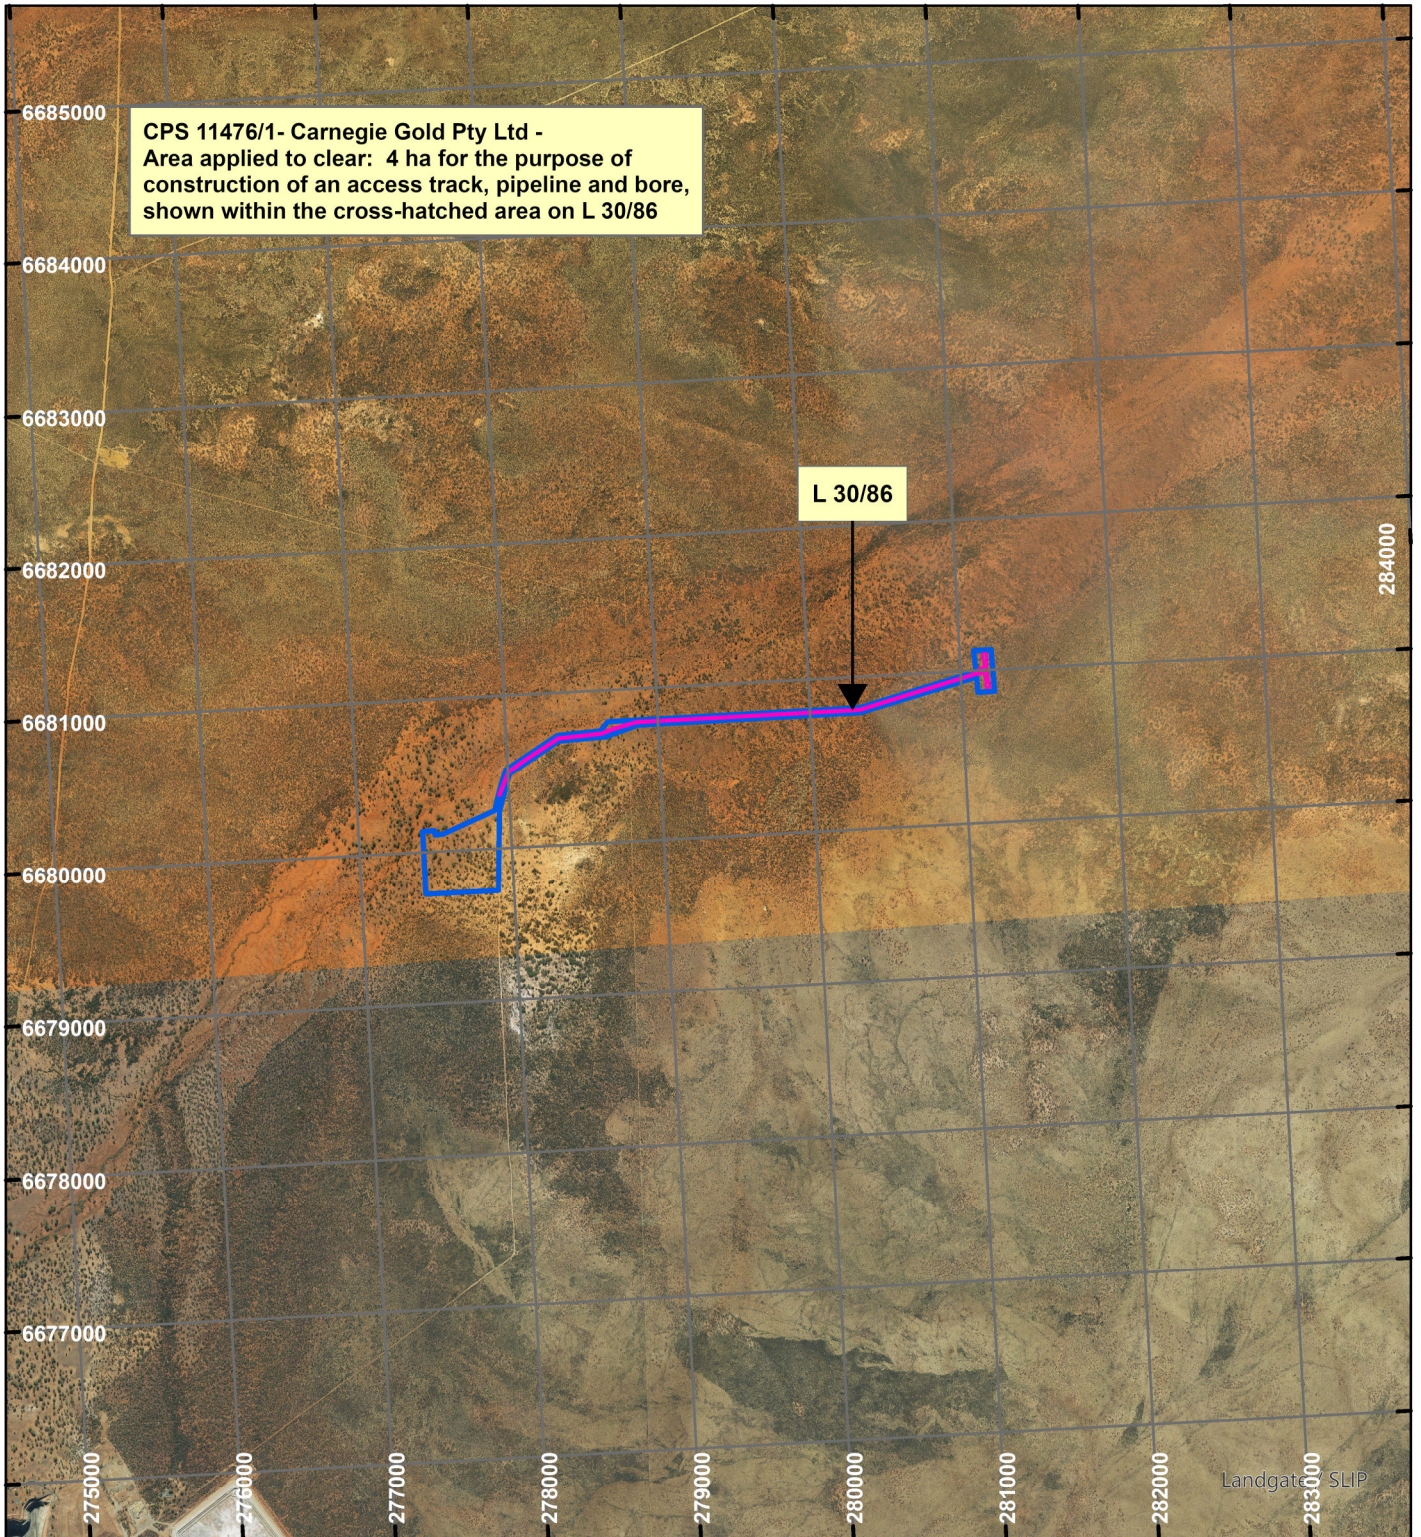

CPS 11476/1- Carnegie Gold Pty Ltd

LEGEND

Clearing Instruments

Mining Tenements

Scale 1:50,000

(Approximate when reproduced at A4)

Geocentric Datum Australia 2020

Note: the data in this map have not been projected. This may result in geometric distortion or measurement inaccuracies.

..... Date

Officer with delegated authority under Section 20 of the Environmental Protection Act 1986

Information derived from this map should be confirmed with the data custodian acknowledged by the agency acronym in the legend.