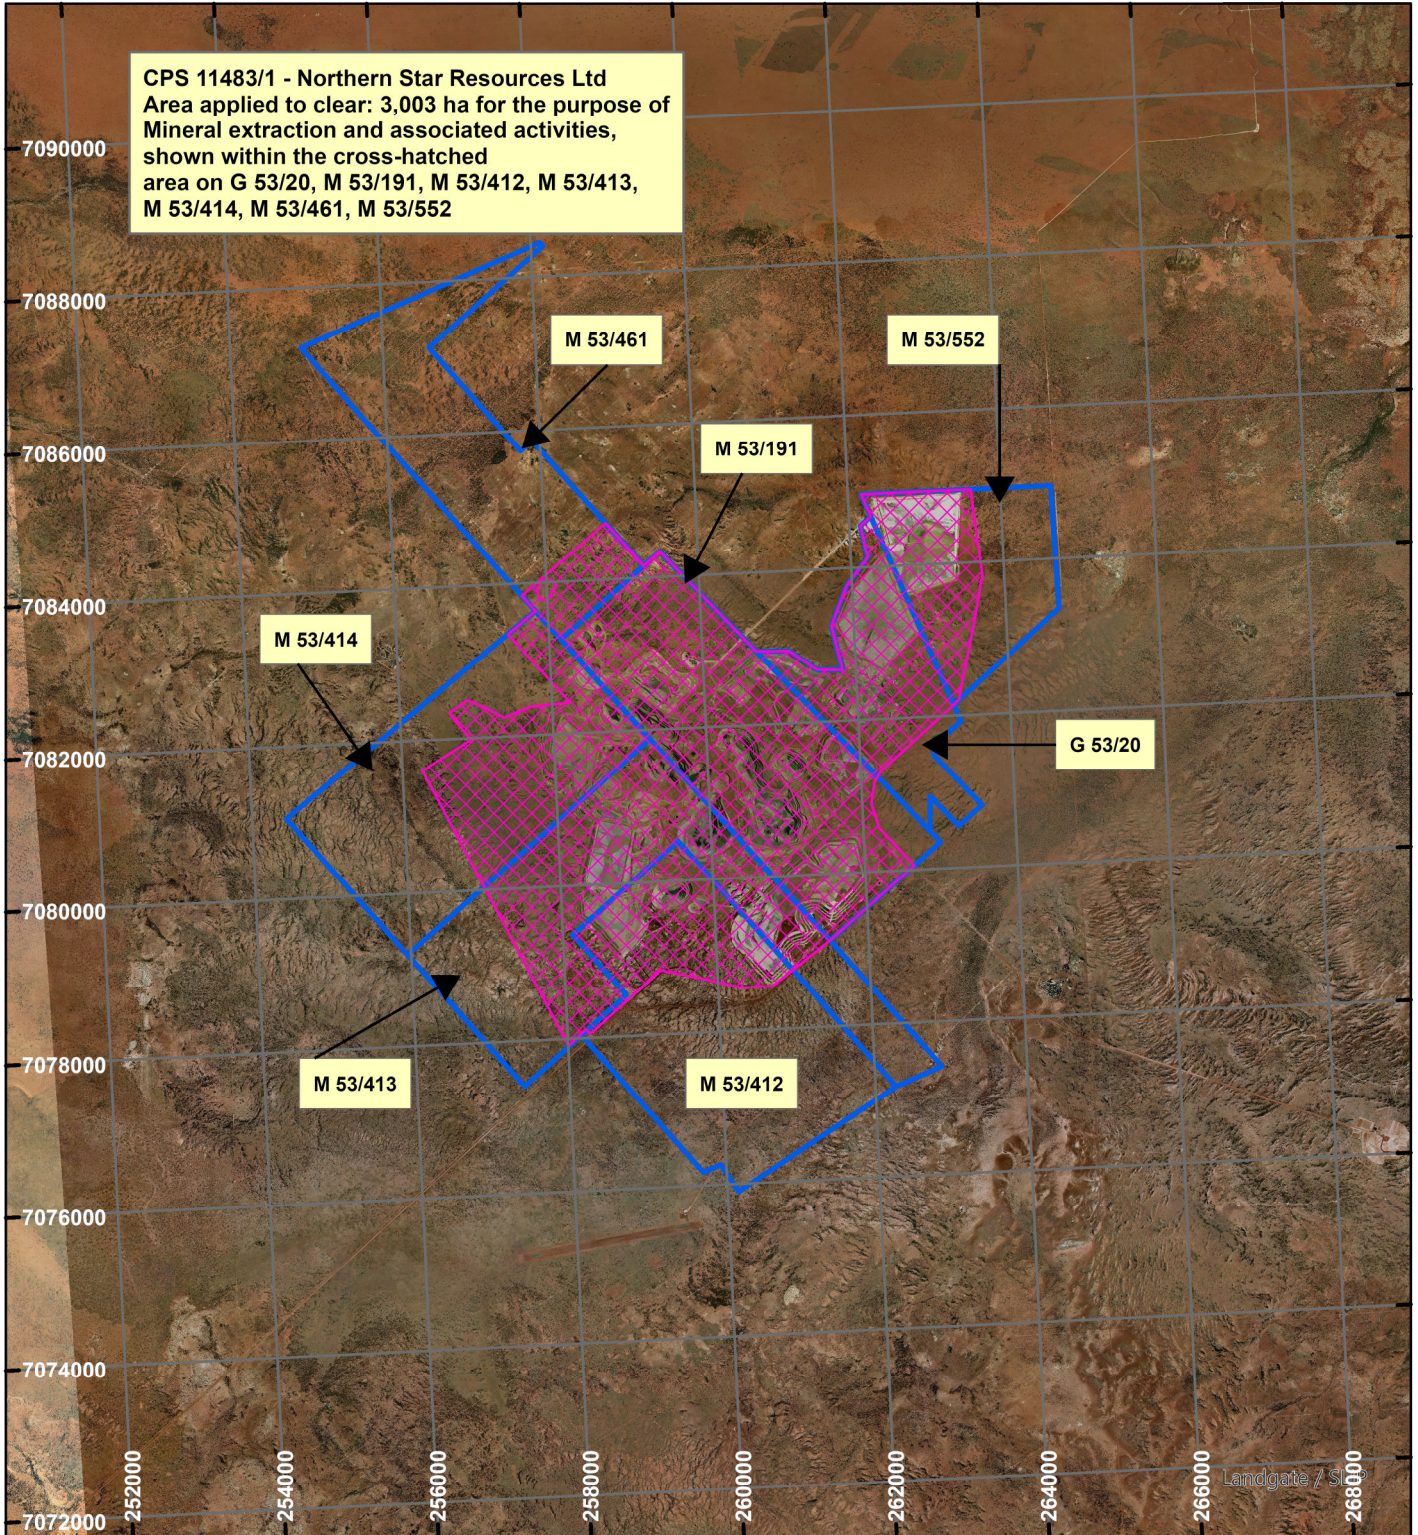

CPS 11483/1 - Northern Star Resources Ltd

LEGEND

-  Clearing Instruments
-  Mining Tenements

Scale 1:100,000

(Approximate when reproduced at A4)

Geocentric Datum Australia 2020

Note: the data in this map have not been projected. This may result in geometric distortion or measurement inaccuracies.

..... Date

Officer with delegated authority under Section 20 of the Environmental Protection Act 1986

Information derived from this map should be confirmed with the data custodian acknowledged by the agency acronym in the legend.