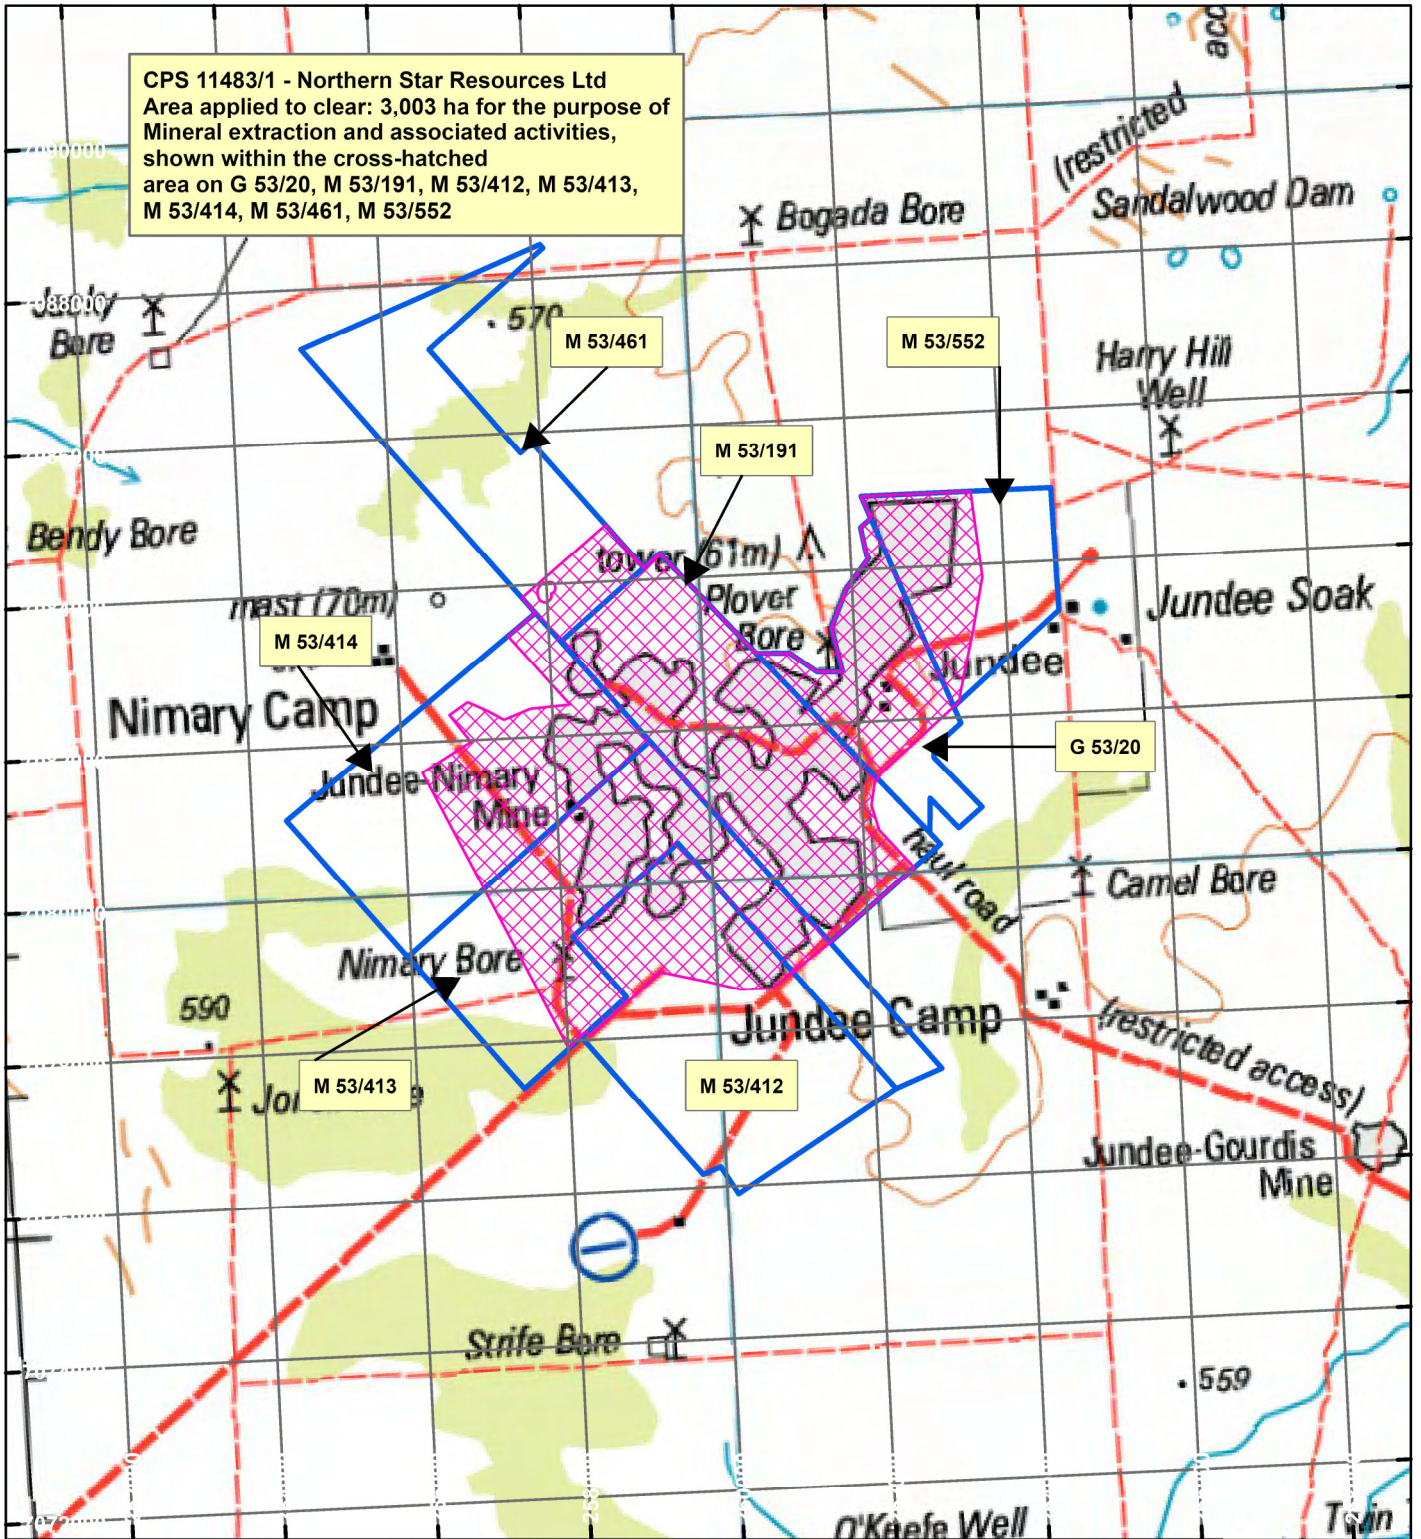

CPS 11483/1 - Northern Star Resources Ltd

LEGEND

Clearing Instruments

Mining Tenements

Scale 1:100,000

(Approximate when reproduced at A4)

Geocentric Datum Australia 2020

Note: the data in this map have not been projected. This may result in geometric distortion or measurement inaccuracies.

..... Date

Officer with delegated authority under Section 20 of the Environmental Protection Act 1986

Information derived from this map should be confirmed with the data custodian acknowledged by the agency acronym in the legend.