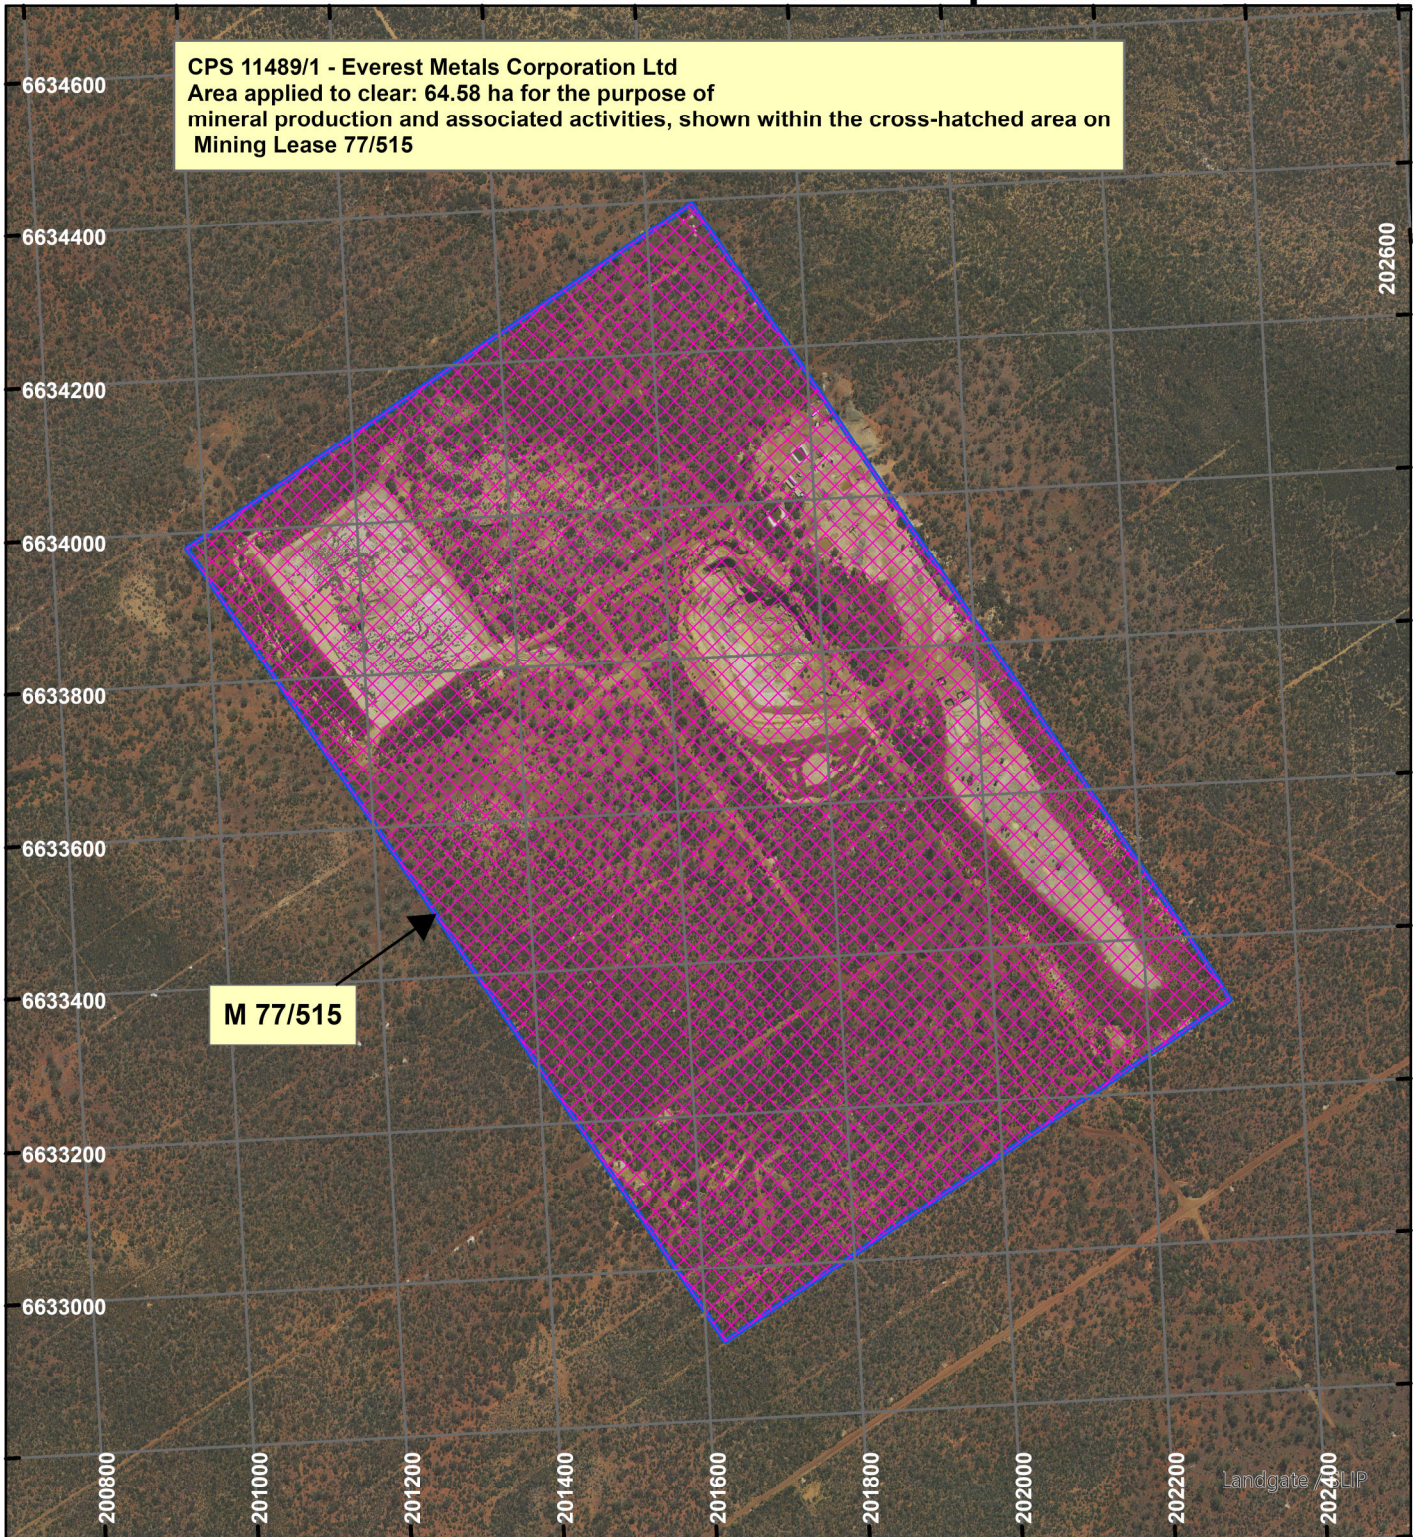

CPS 11489/1 - Everest Metals Corporation Ltd

LEGEND

 Clearing Instruments

 Mining Tenements

Scale 1:10,000

(Approximate when reproduced at A4)

Geocentric Datum Australia 2020

Note: the data in this map have not been projected. This may result in geometric distortion or measurement inaccuracies.

..... Date

Officer with delegated authority under Section 20 of the Environmental Protection Act 1986

Information derived from this map should be confirmed with the data custodian acknowledged by the agency acronym in the legend.