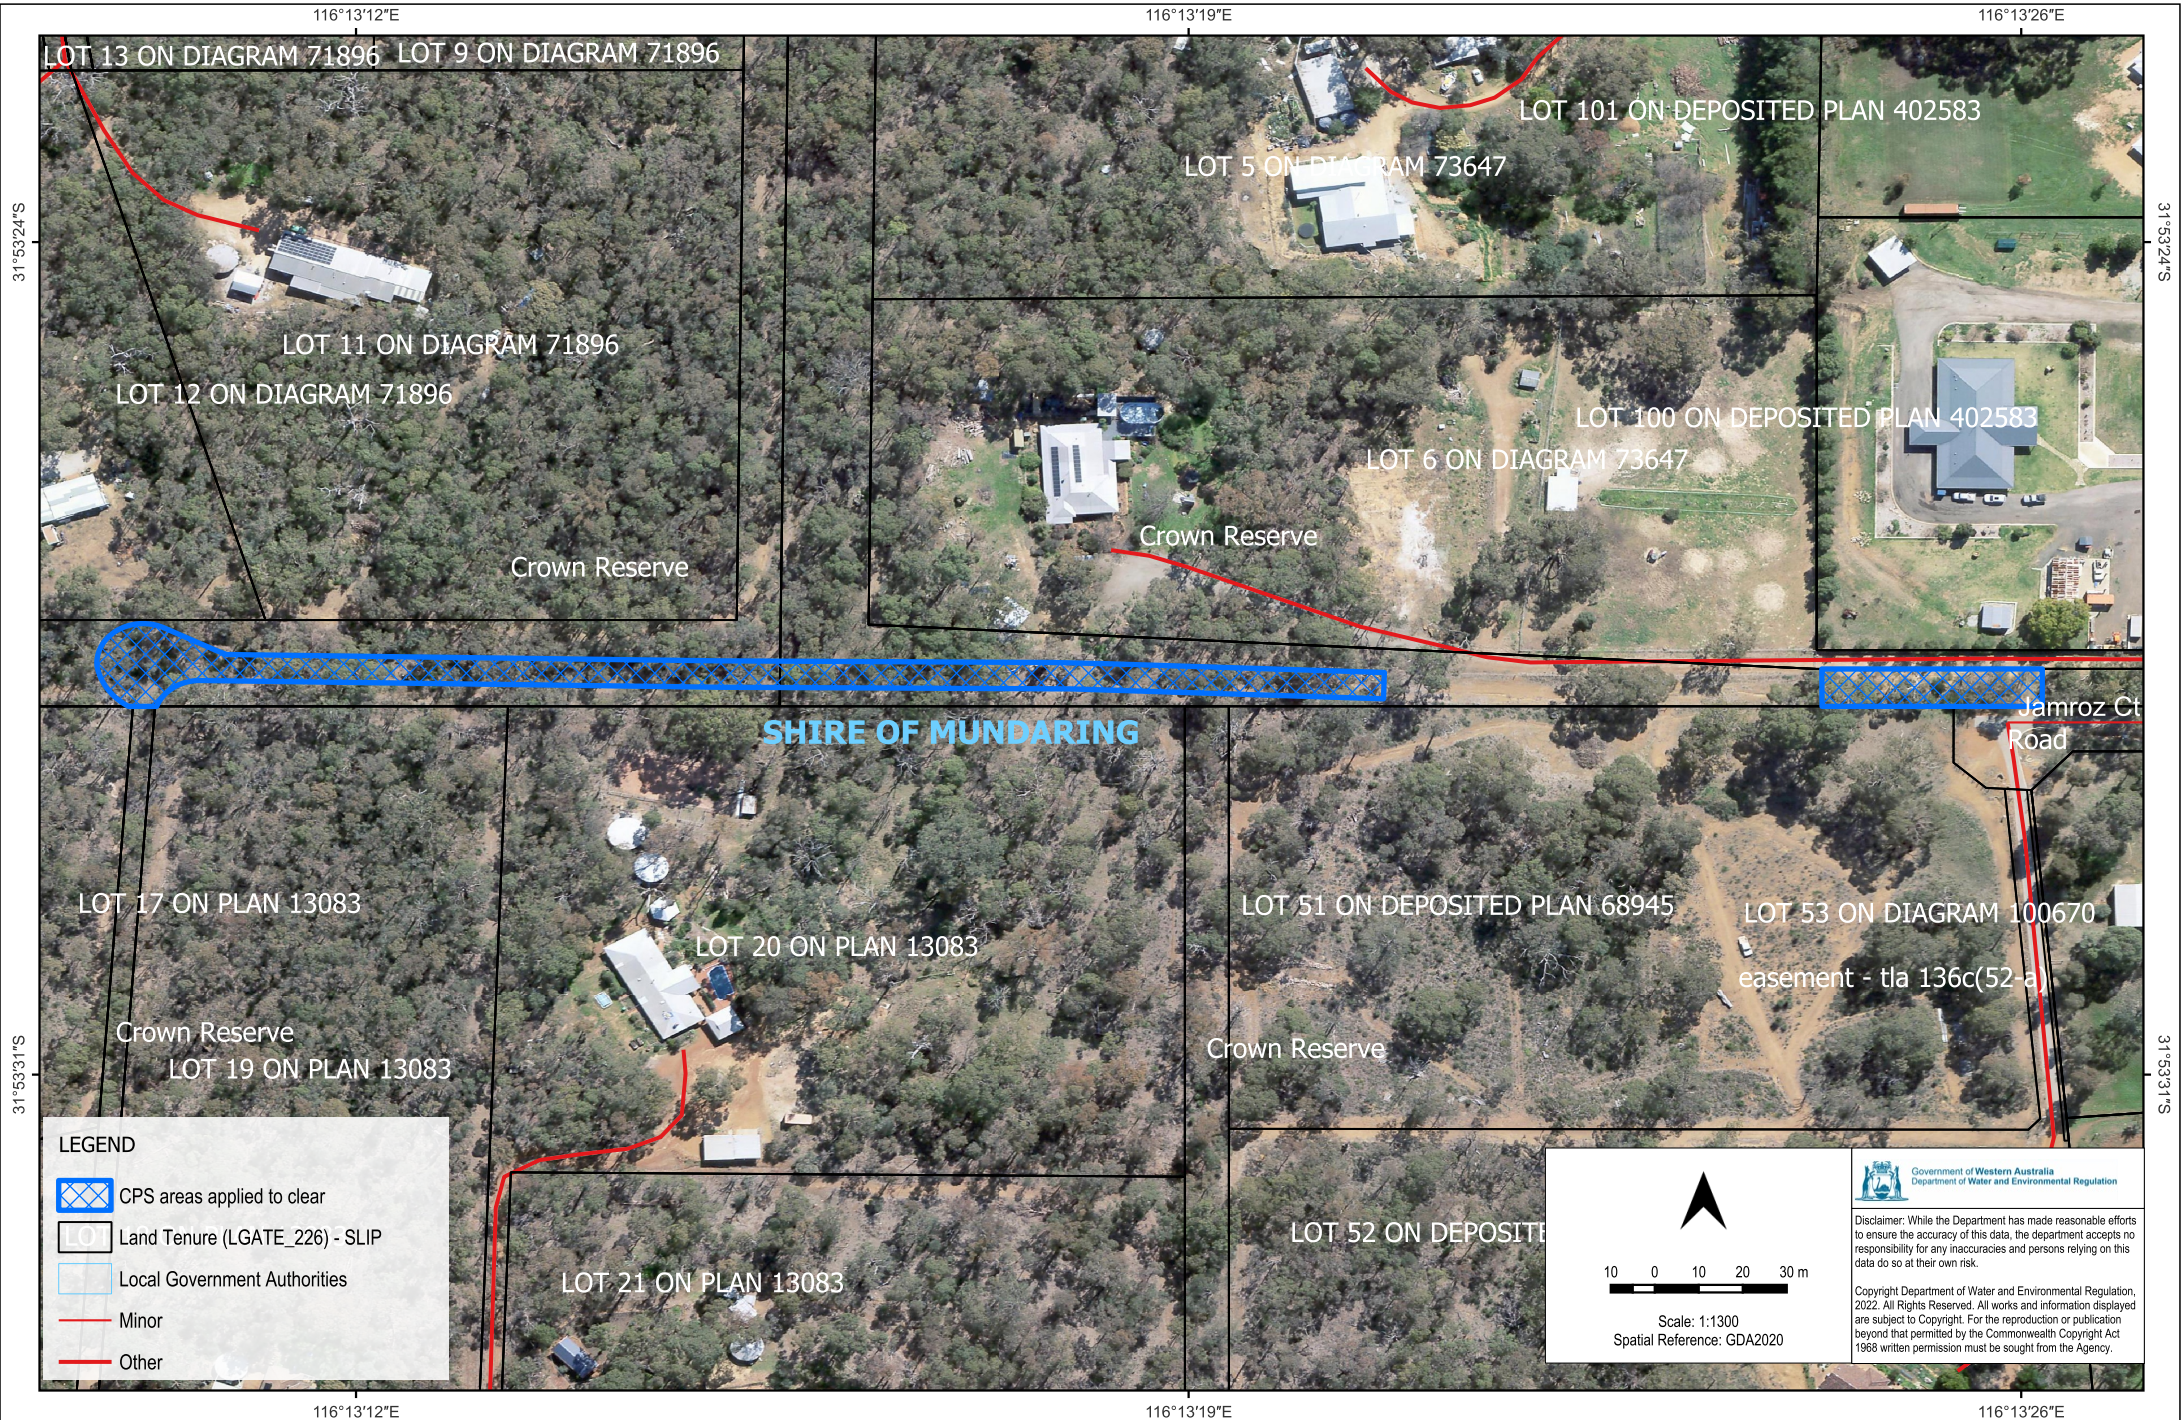

CPS 11505/1 - Map

LOT 13 ON DIAGRAM 71896 LOT 9 ON DIAGRAM 71896

LOT 101 ON DEPOSITED PLAN 402583

LOT 5 ON DIAGRAM 73647

LOT 11 ON DIAGRAM 71896

LOT 12 ON DIAGRAM 71896

LOT 100 ON DEPOSITED PLAN 402583

LOT 6 ON DIAGRAM 73647

Crown Reserve

Crown Reserve

SHIRE OF MUNDARING

Jamroz Ct Road

LOT 17 ON PLAN 13083

LOT 51 ON DEPOSITED PLAN 68945

LOT 53 ON DIAGRAM 100670

Crown Reserve

LOT 20 ON PLAN 13083

easement - tla 136c(52-a)

LOT 19 ON PLAN 13083

Crown Reserve

LOT 21 ON PLAN 13083

LOT 52 ON DEPOSITE