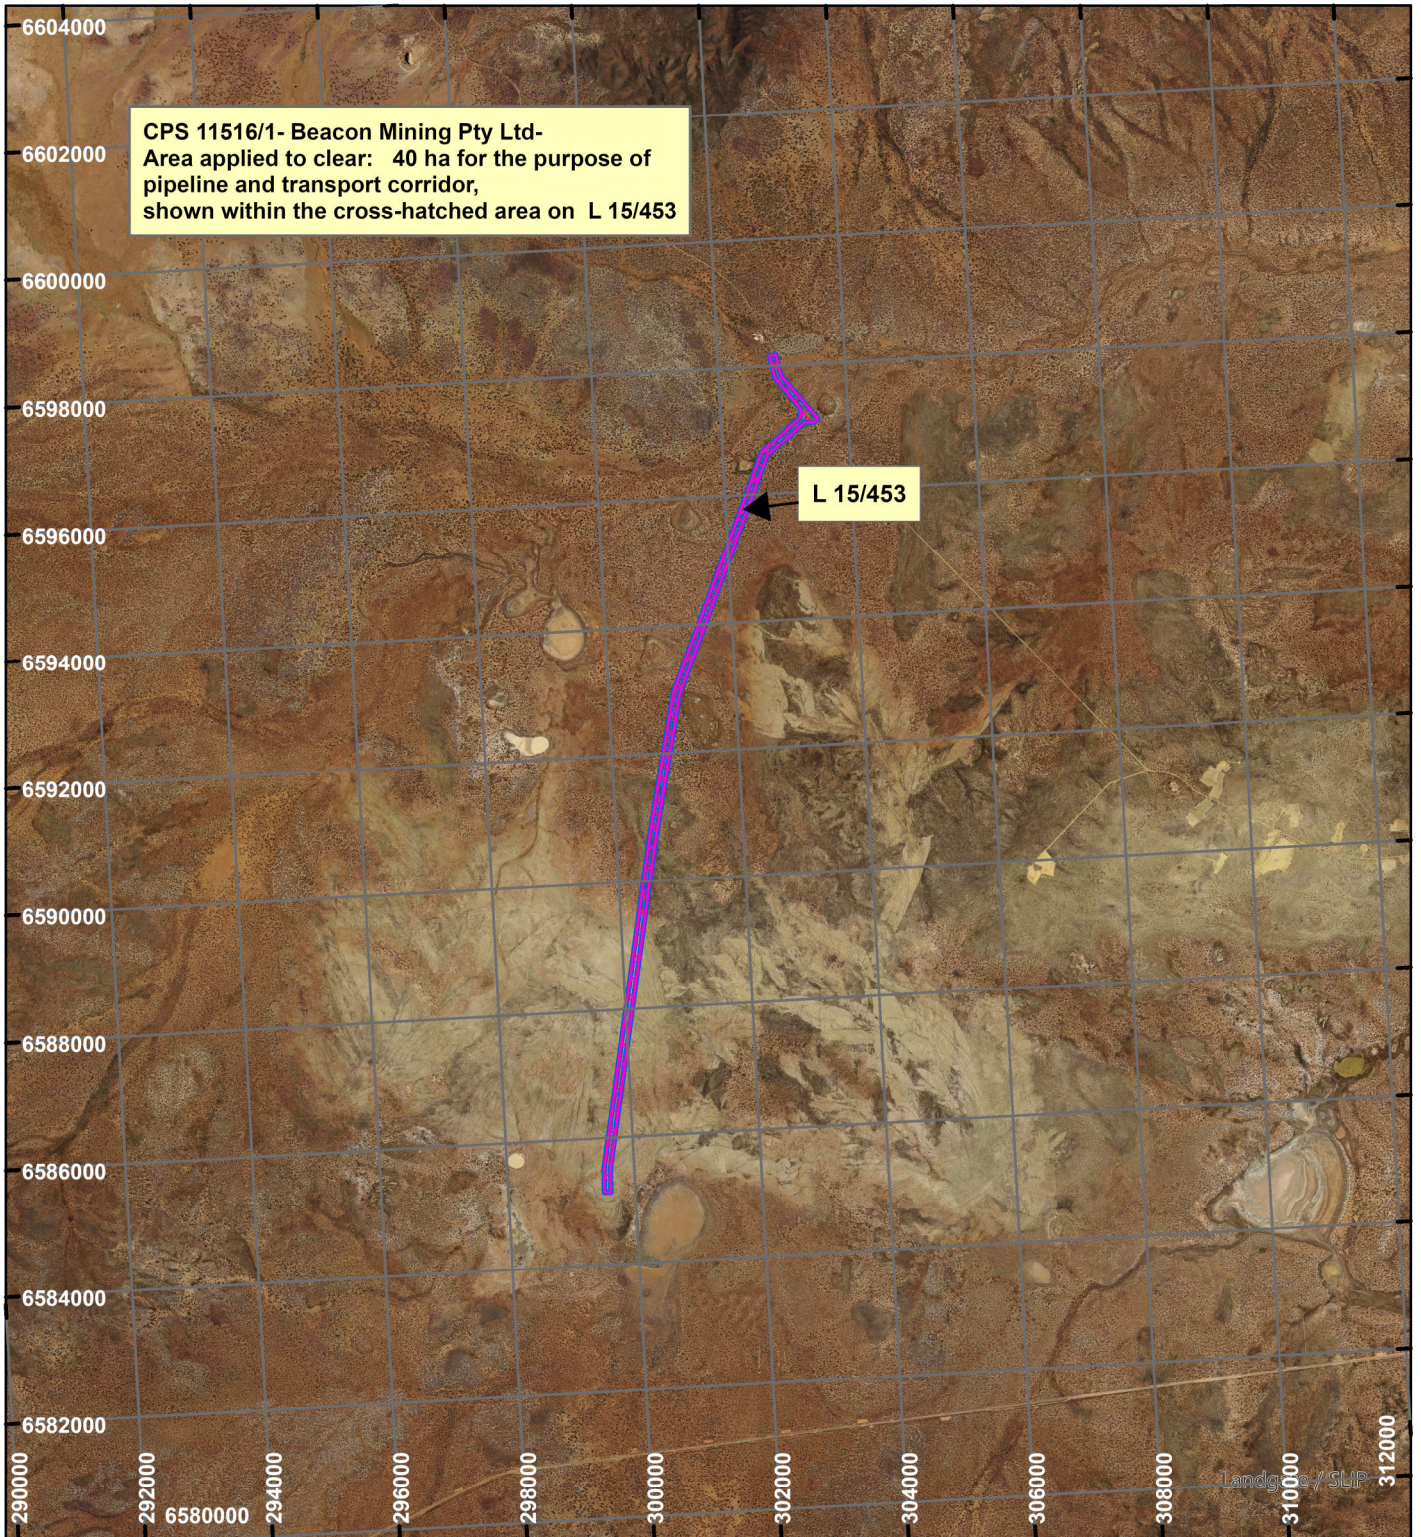

CPS 11516/1- Beacon Mining Pty Ltd

LEGEND

Clearing Instruments

Mining Tenements

Scale 1:120,000

(Approximate when reproduced at A4)

Geocentric Datum Australia 2020

Note: the data in this map have not been projected. This may result in geometric distortion or measurement inaccuracies.

..... Date

Officer with delegated authority under Section 20 of the Environmental Protection Act 1986

Information derived from this map should be confirmed with the data custodian acknowledged by the agency acronym in the legend.