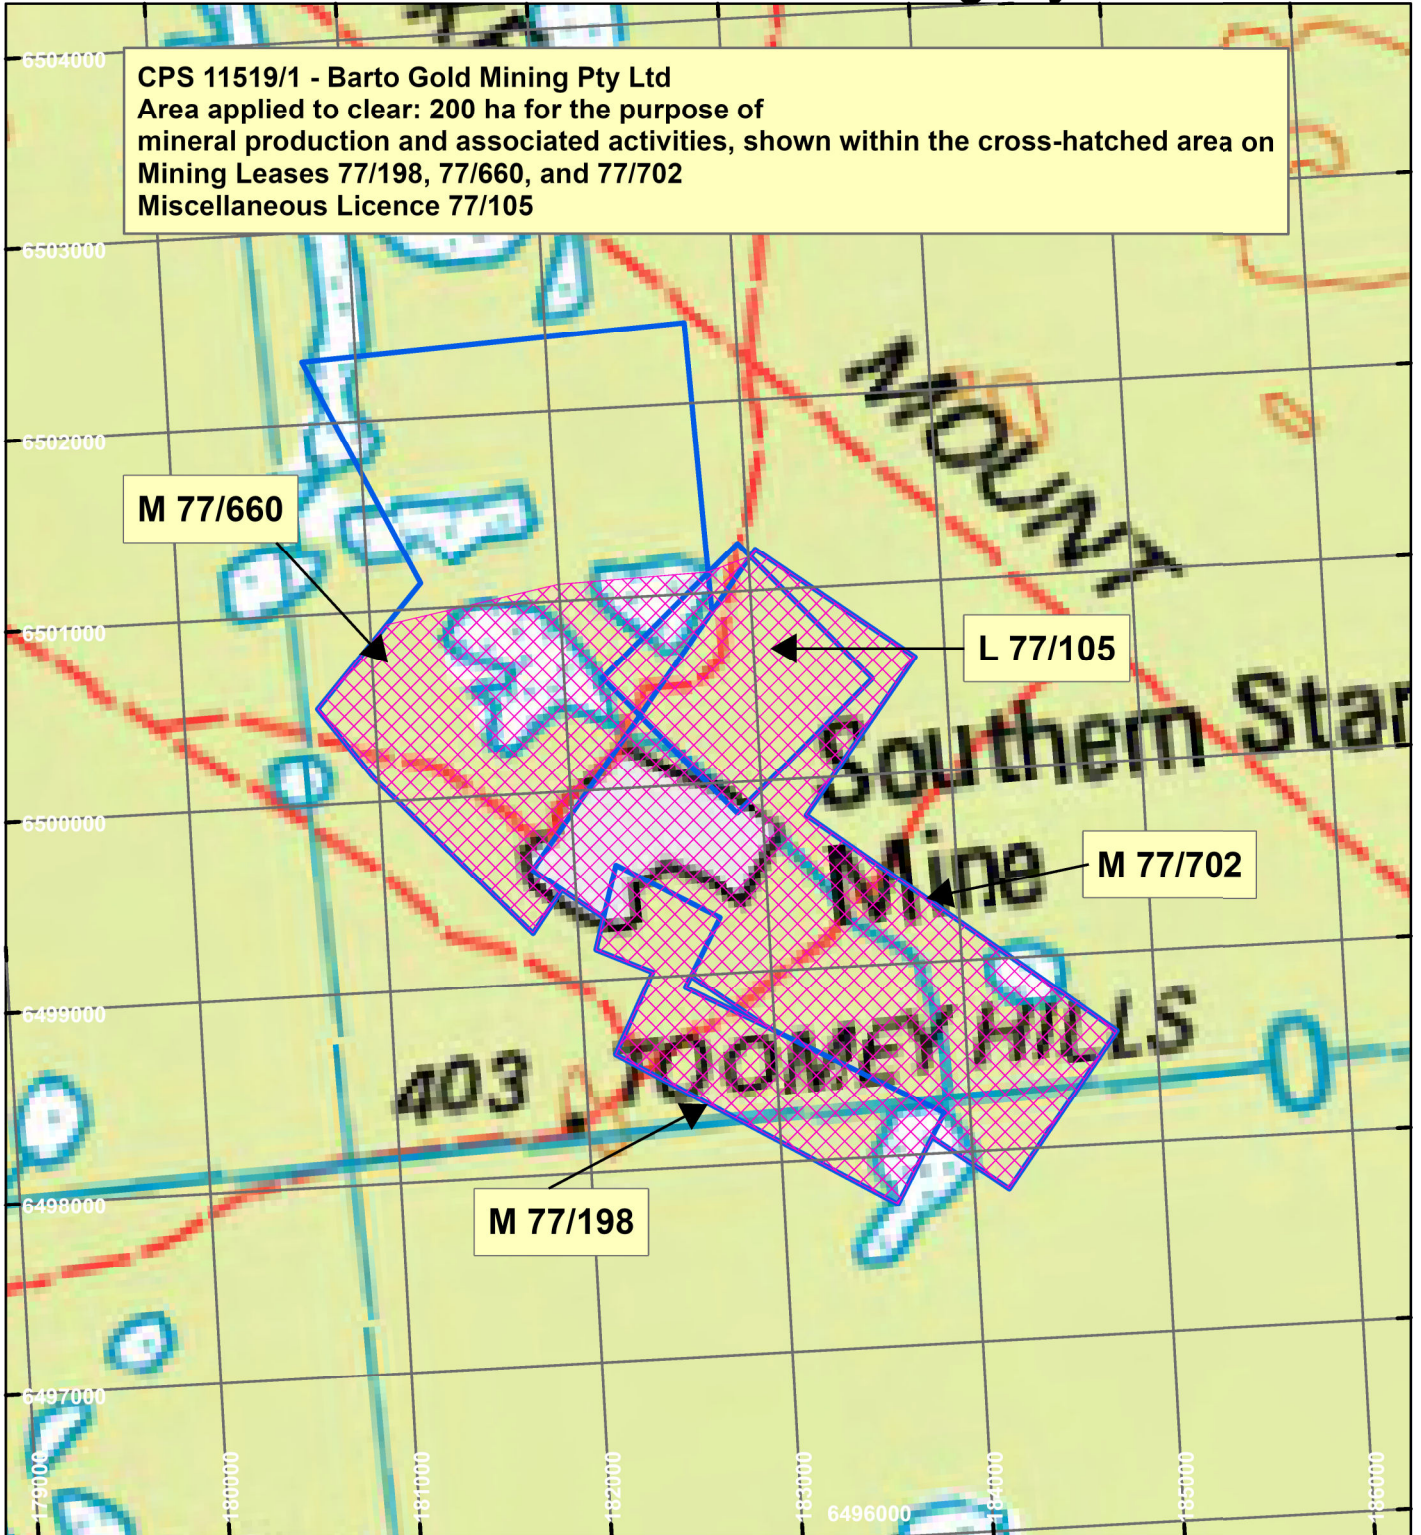

CPS 11519/1 - Barto Gold Mining Pty Ltd

LEGEND

Clearing Instruments

Mining Tenements

Scale 1:40,000

(Approximate when reproduced at A4)

Geocentric Datum Australia 2020

Note: the data in this map have not been projected. This may result in geometric distortion or measurement inaccuracies.

..... Date

Officer with delegated authority under Section 20 of the Environmental Protection Act 1986

Information derived from this map should be confirmed with the data custodian acknowledged by the agency acronym in the legend.