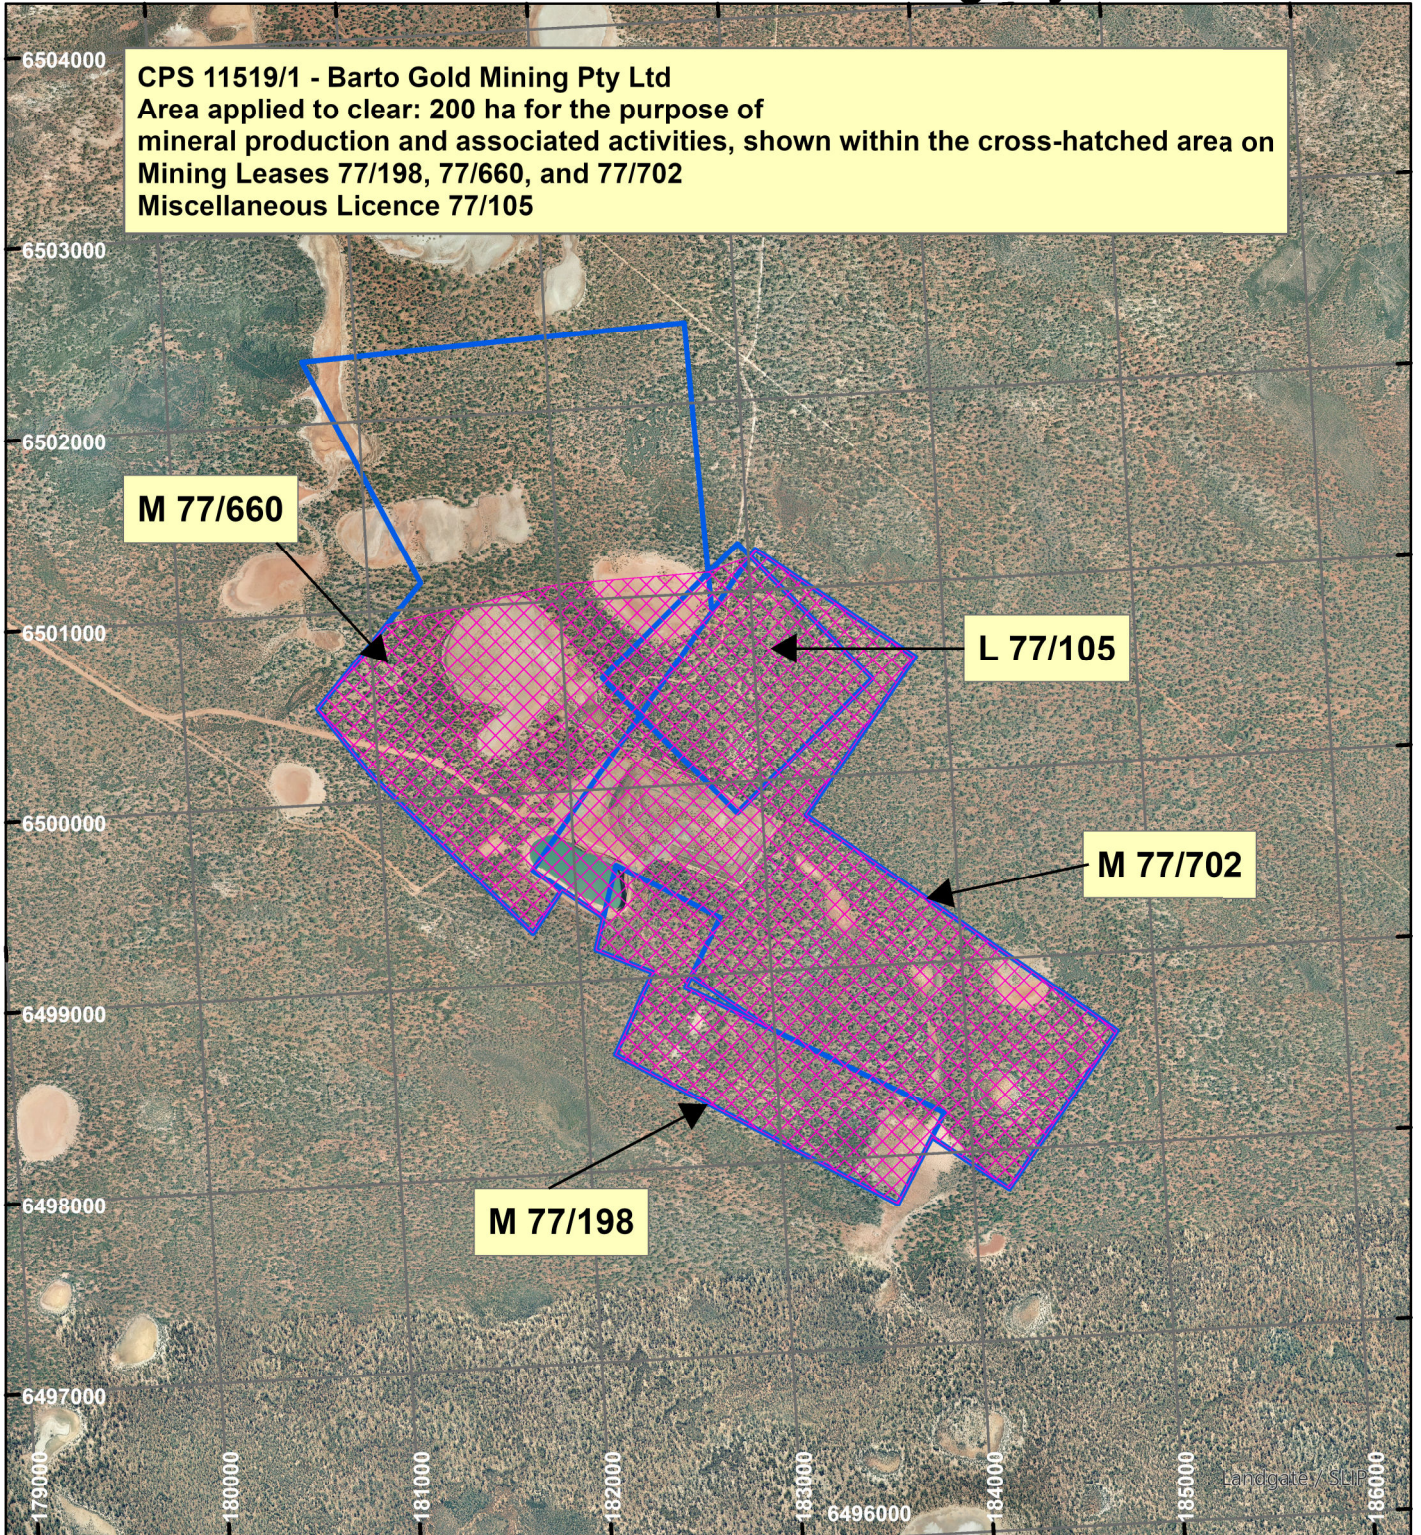

CPS 11519/1 - Barto Gold Mining Pty Ltd

LEGEND

Clearing Instruments

Mining Tenements

Scale 1:40,000

(Approximate when reproduced at A4)

Geocentric Datum Australia 2020

Note: the data in this map have not been projected. This may result in geometric distortion or measurement inaccuracies.

..... Date

Officer with delegated authority under Section 20 of the Environmental Protection Act 1986

Information derived from this map should be confirmed with the data custodian acknowledged by the agency acronym in the legend.