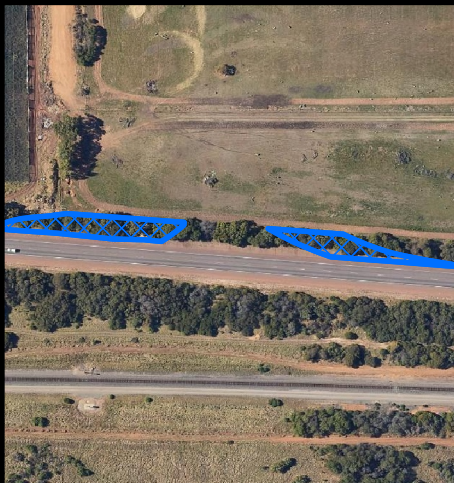

LEGEND

-  CPS areas applied to clear
-  Local Government Authorities

Roads

-  State Highway

SHIRE OF CHAPMAN VALLEY

CITY OF GREATER GERALDTON

CPS 11524/1 - Context Map

Date Created: 24/04/2026
Version No. 1

Scale: 1:150000
Spatial Reference: GDA2020