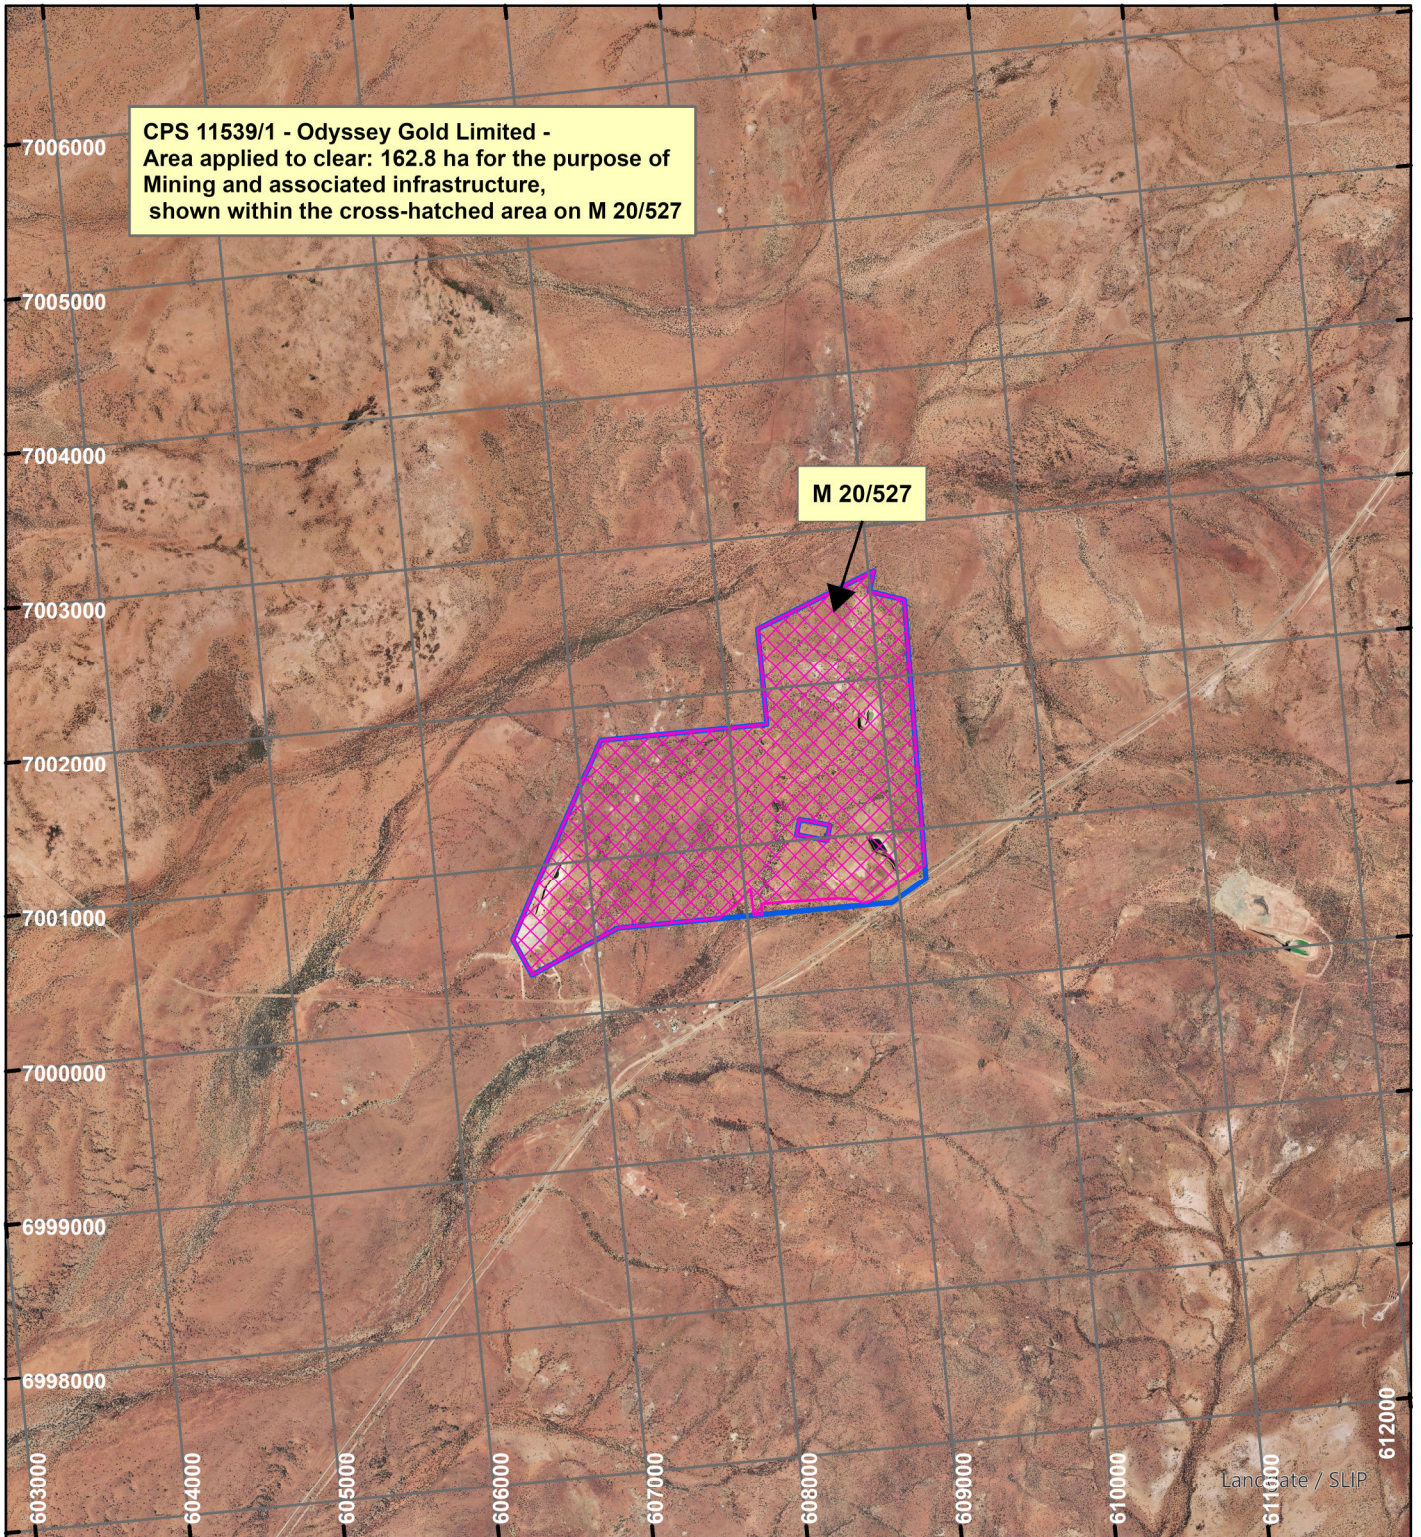

# CPS 11539/1 - Odyssey Gold Limited

## LEGEND

Clearing Instruments

Mining Tenements

Scale 1:50,000

(Approximate when reproduced at A4)

Geocentric Datum Australia 2020

Note: the data in this map have not been projected. This may result in geometric distortion or measurement inaccuracies.

..... Date .....

Officer with delegated authority under Section 20 of the Environmental Protection Act 1986

Information derived from this map should be confirmed with the data custodian acknowledged by the agency acronym in the legend.