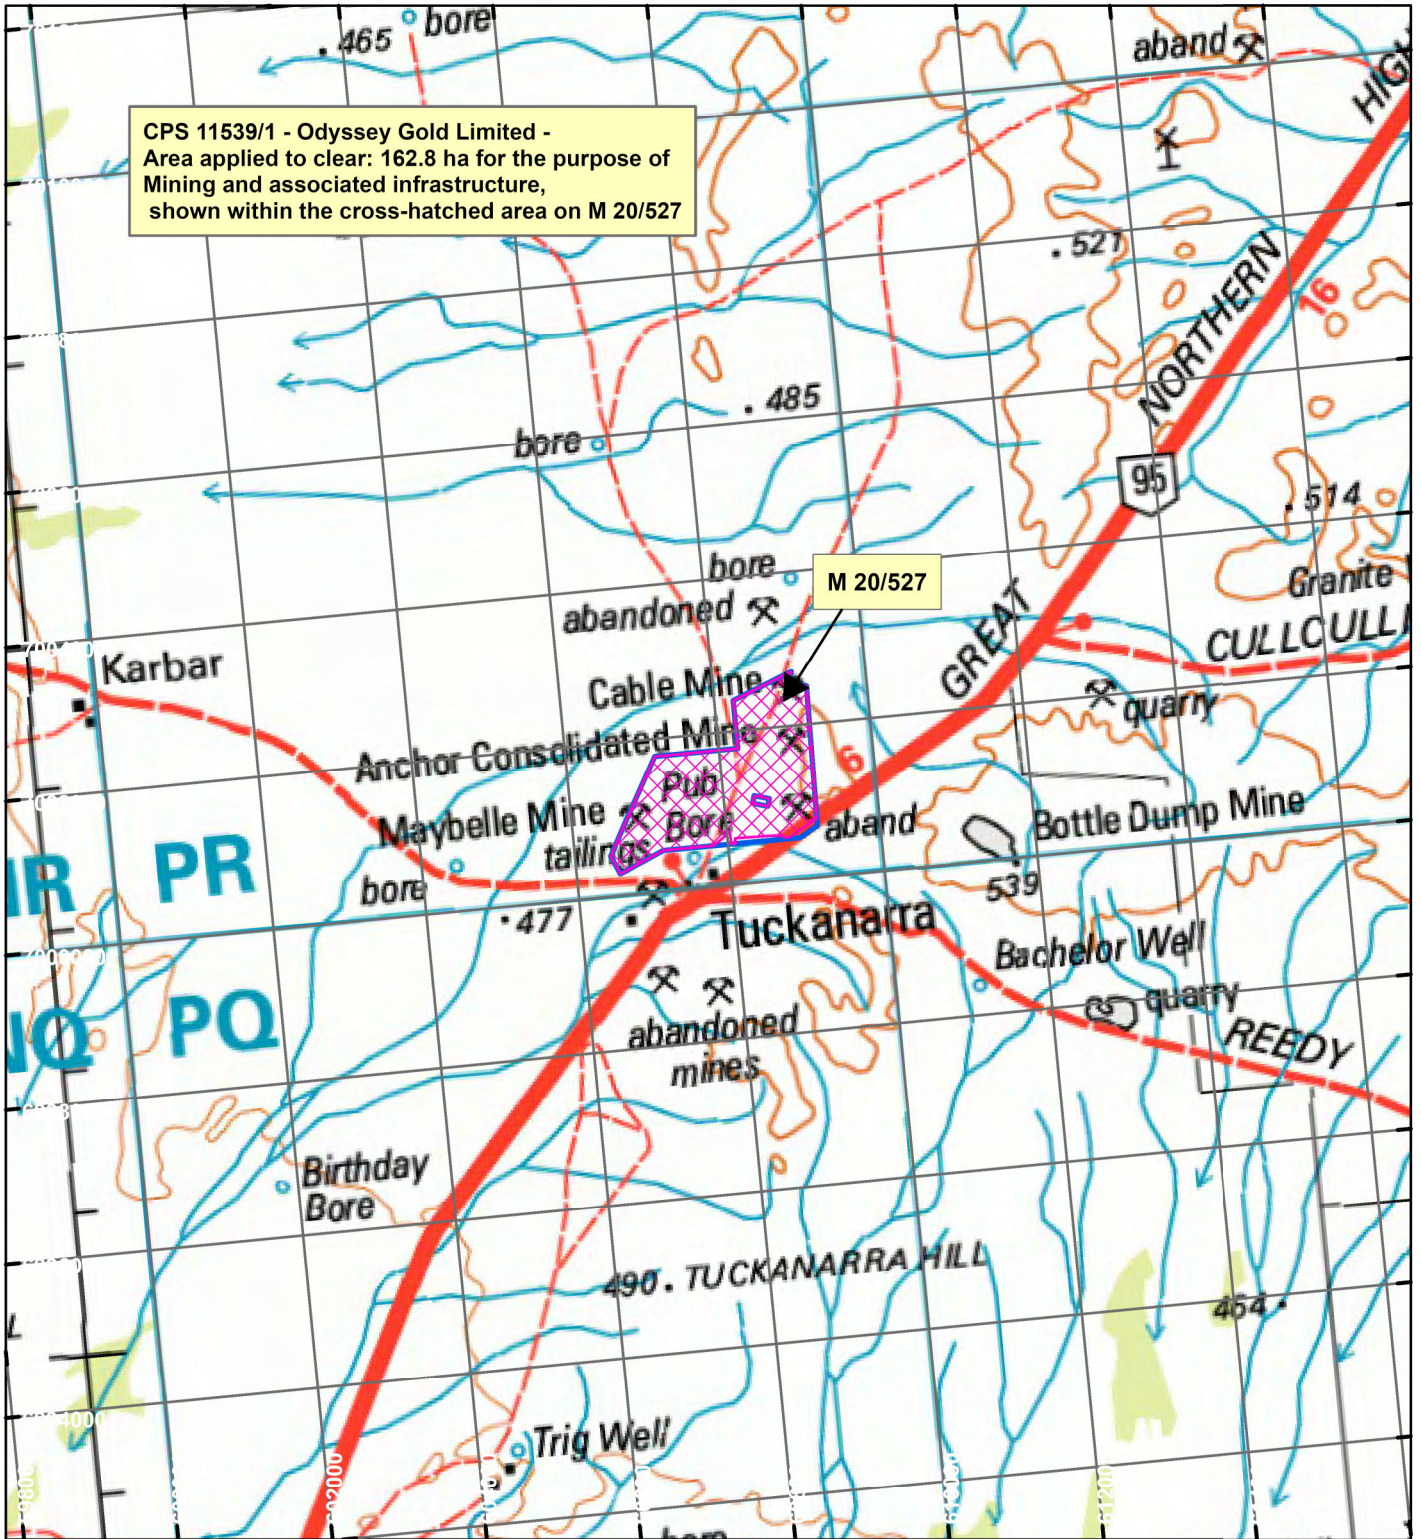

CPS 11539/1 - Odyssey Gold Limited

LEGEND

Clearing Instruments

Mining Tenements

Scale 1:100,000

(Approximate when reproduced at A4)

Geocentric Datum Australia 2020

Note: the data in this map have not been projected. This may result in geometric distortion or measurement inaccuracies.

..... Date

Officer with delegated authority under Section 20 of the Environmental Protection Act 1986

Information derived from this map should be confirmed with the data custodian acknowledged by the agency acronym in the legend.