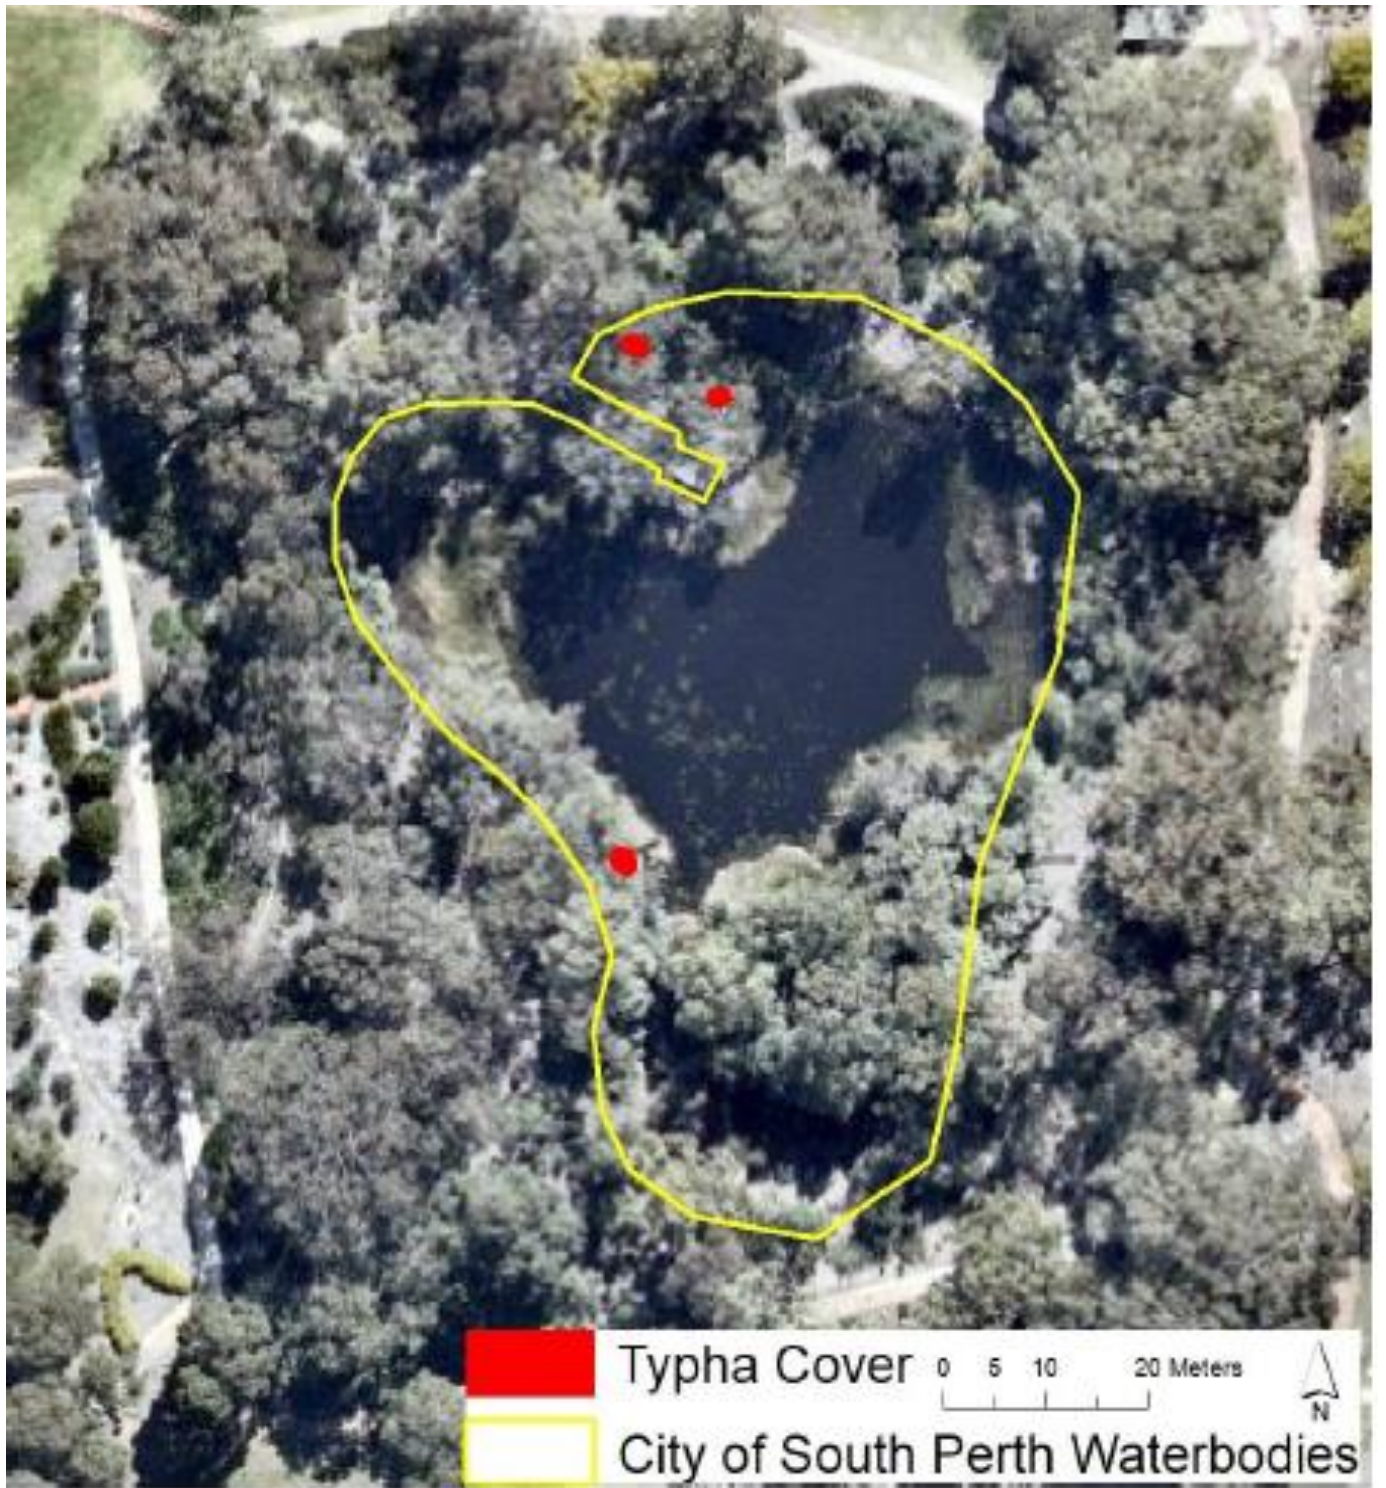

CITY OF SOUTH PERTH CONTEXT MAP OF AREAS SURVEYED

PROPOSED CLEARING ELDERFIELD WETLANDS

PROPOSED CLEARING CYGNIA COVE

PROPOSED CLEARING LAKE GILLON

PROPOSED CLEARING ANDREW THOMPSON RESERVE

PROPOSED CLEARING DONERAILE RESERVE