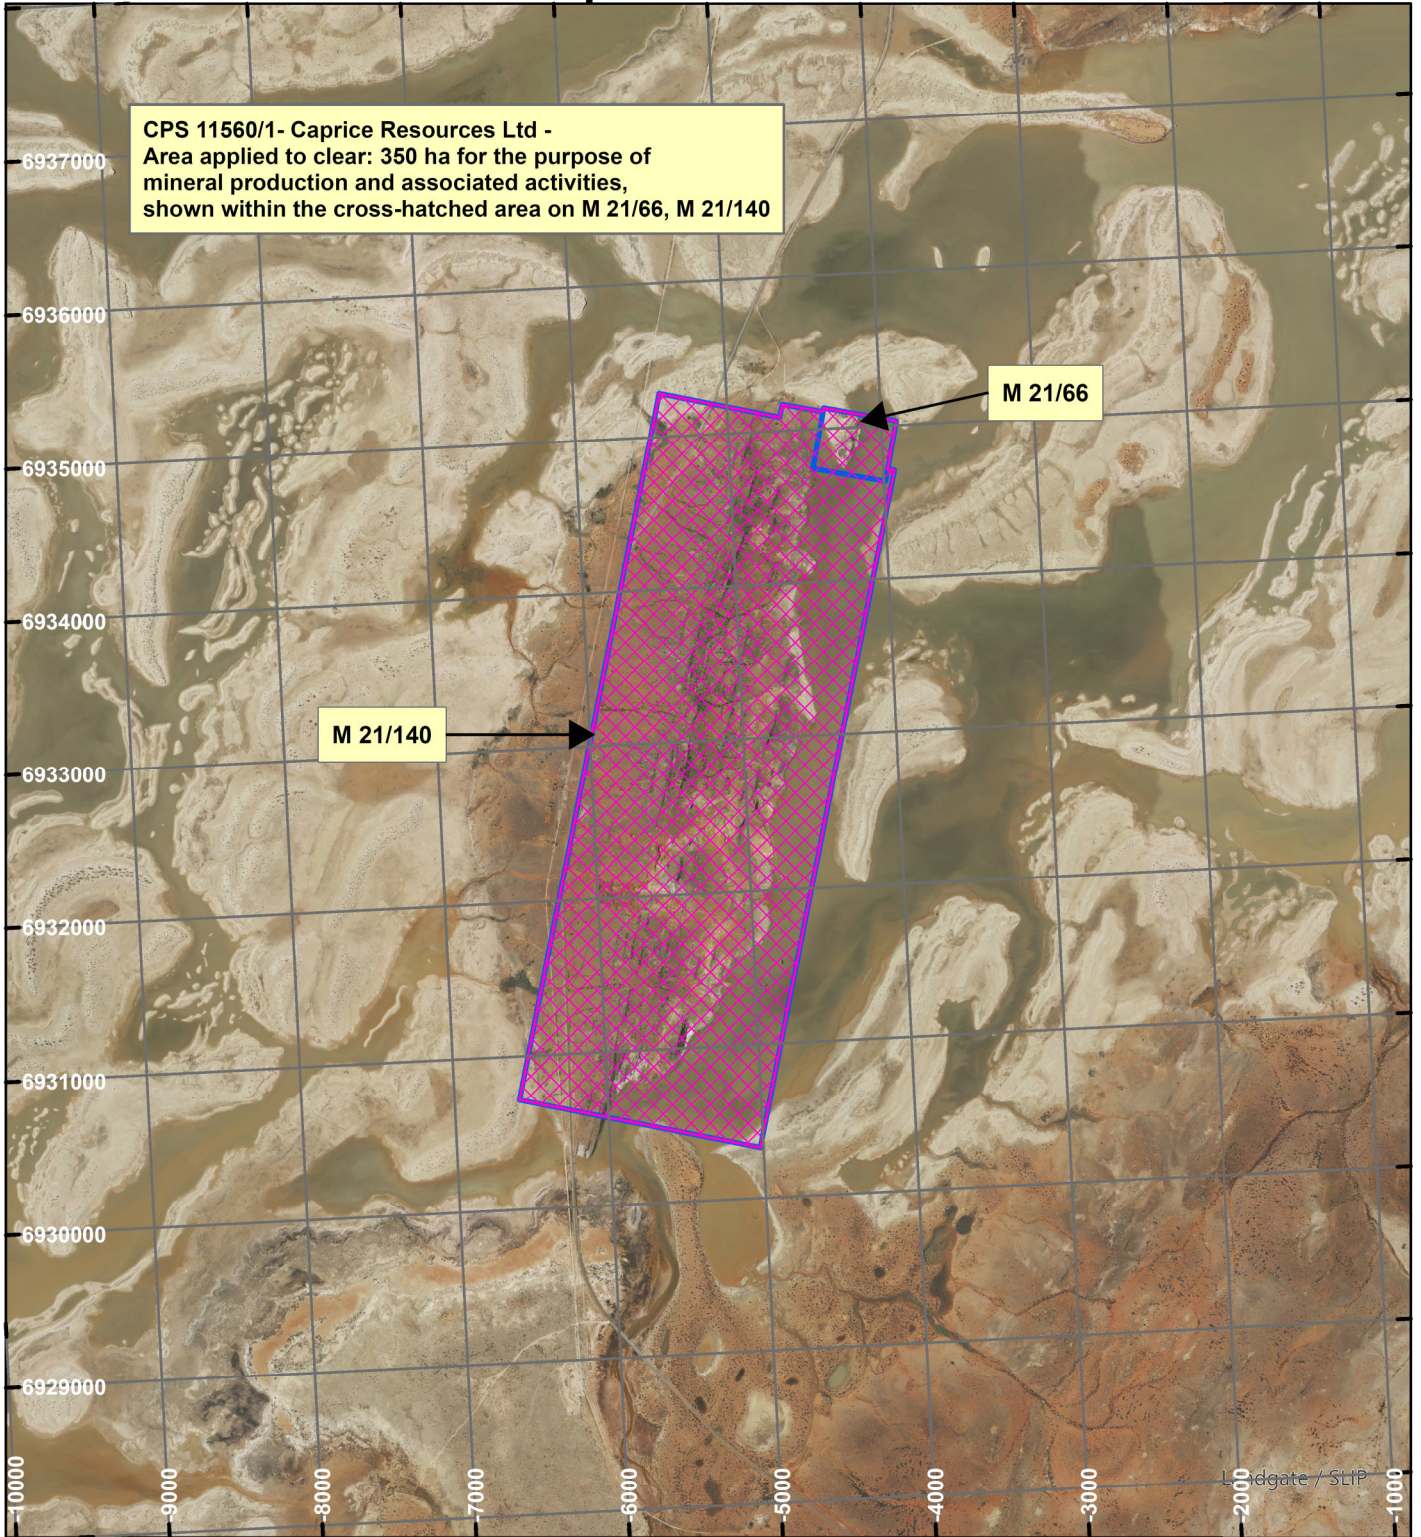

CPS 11560/1- Caprice Resources Ltd

LEGEND

Clearing Instruments

Mining Tenements

Scale 1:50,000

(Approximate when reproduced at A4)

Geocentric Datum Australia 2020

Note: the data in this map have not been projected. This may result in geometric distortion or measurement inaccuracies.

..... Date

Officer with delegated authority under Section 20 of the Environmental Protection Act 1986

Information derived from this map should be confirmed with the data custodian acknowledged by the agency acronym in the legend.