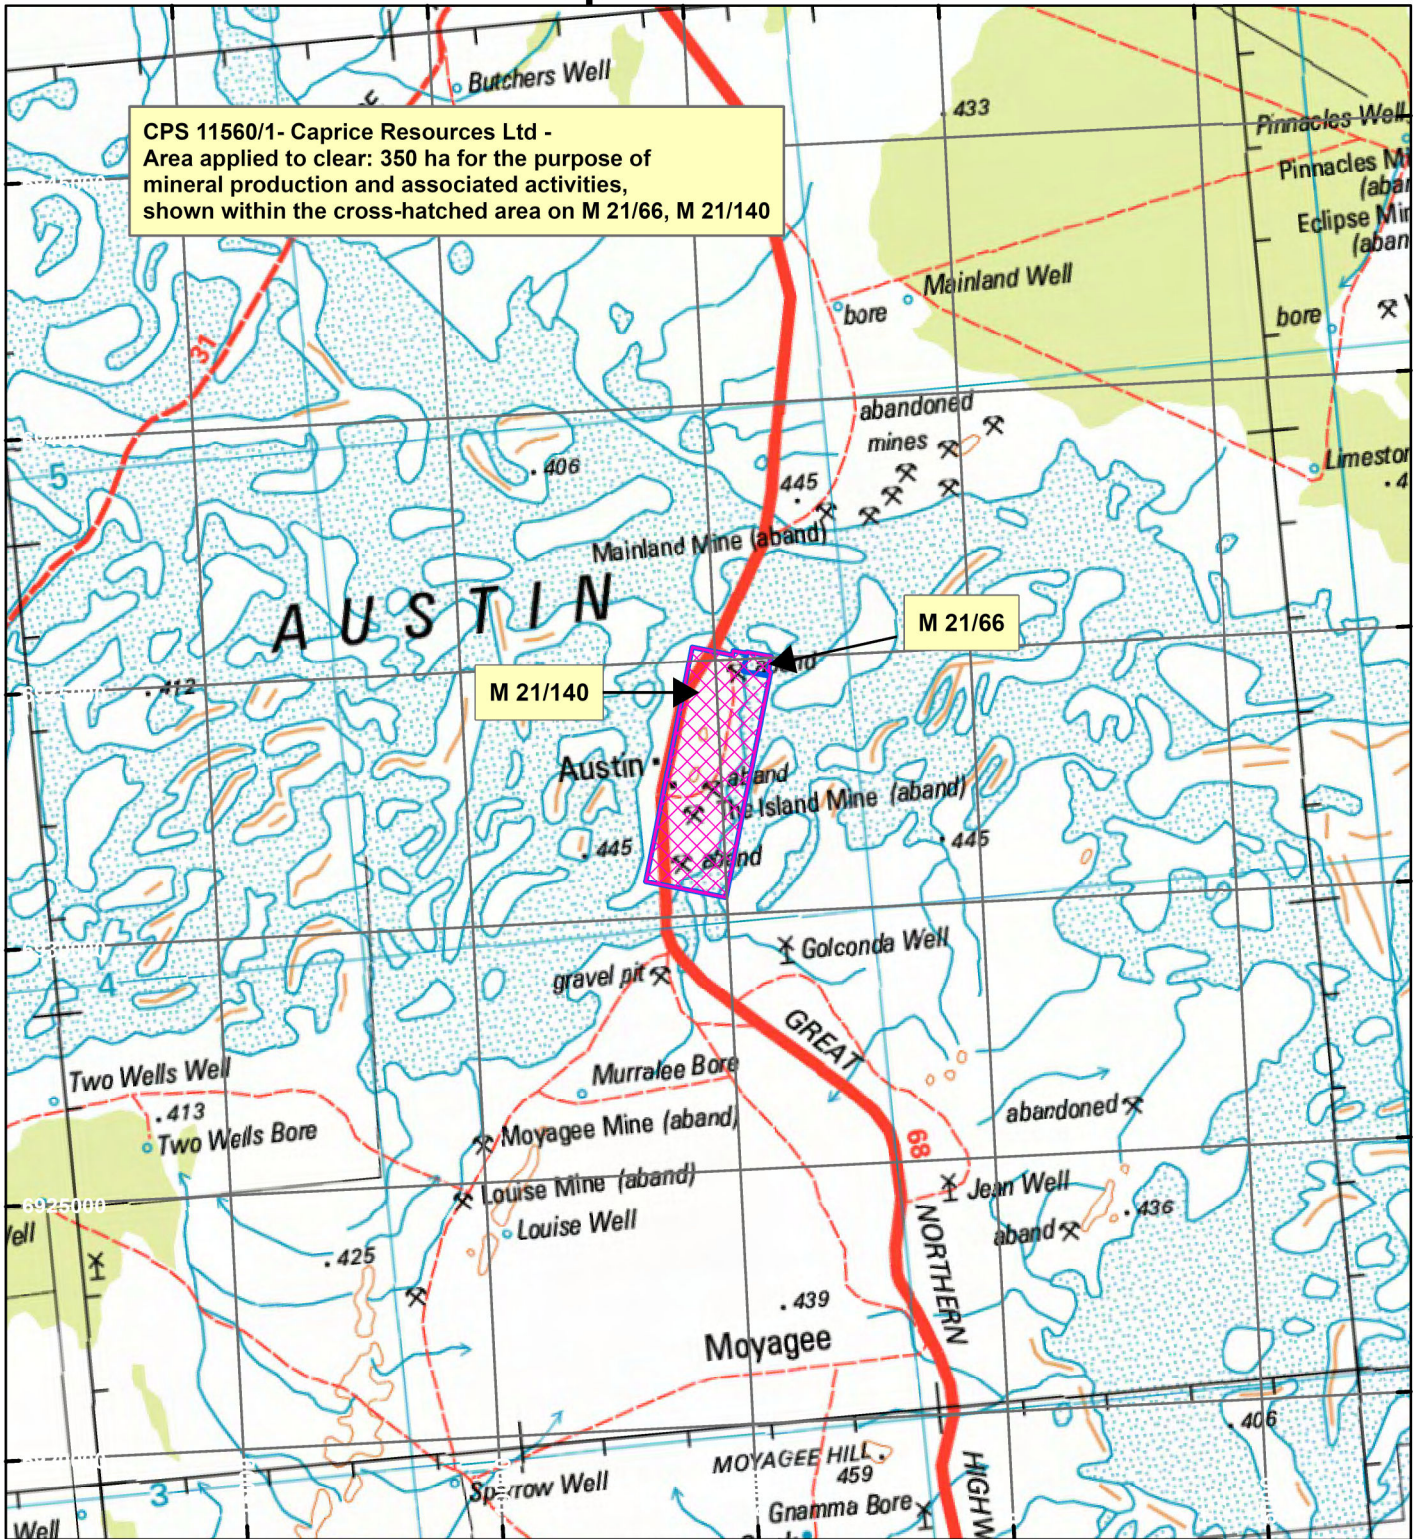

CPS 11560/1- Caprice Resources Ltd

LEGEND

Clearing Instruments

Mining Tenements

Scale 1:150,000

(Approximate when reproduced at A4)

Geocentric Datum Australia 2020

Note: the data in this map have not been projected. This may result in geometric distortion or measurement inaccuracies.

..... Date

Officer with delegated authority under Section 20 of the Environmental Protection Act 1986

Information derived from this map should be confirmed with the data custodian acknowledged by the agency acronym in the legend.