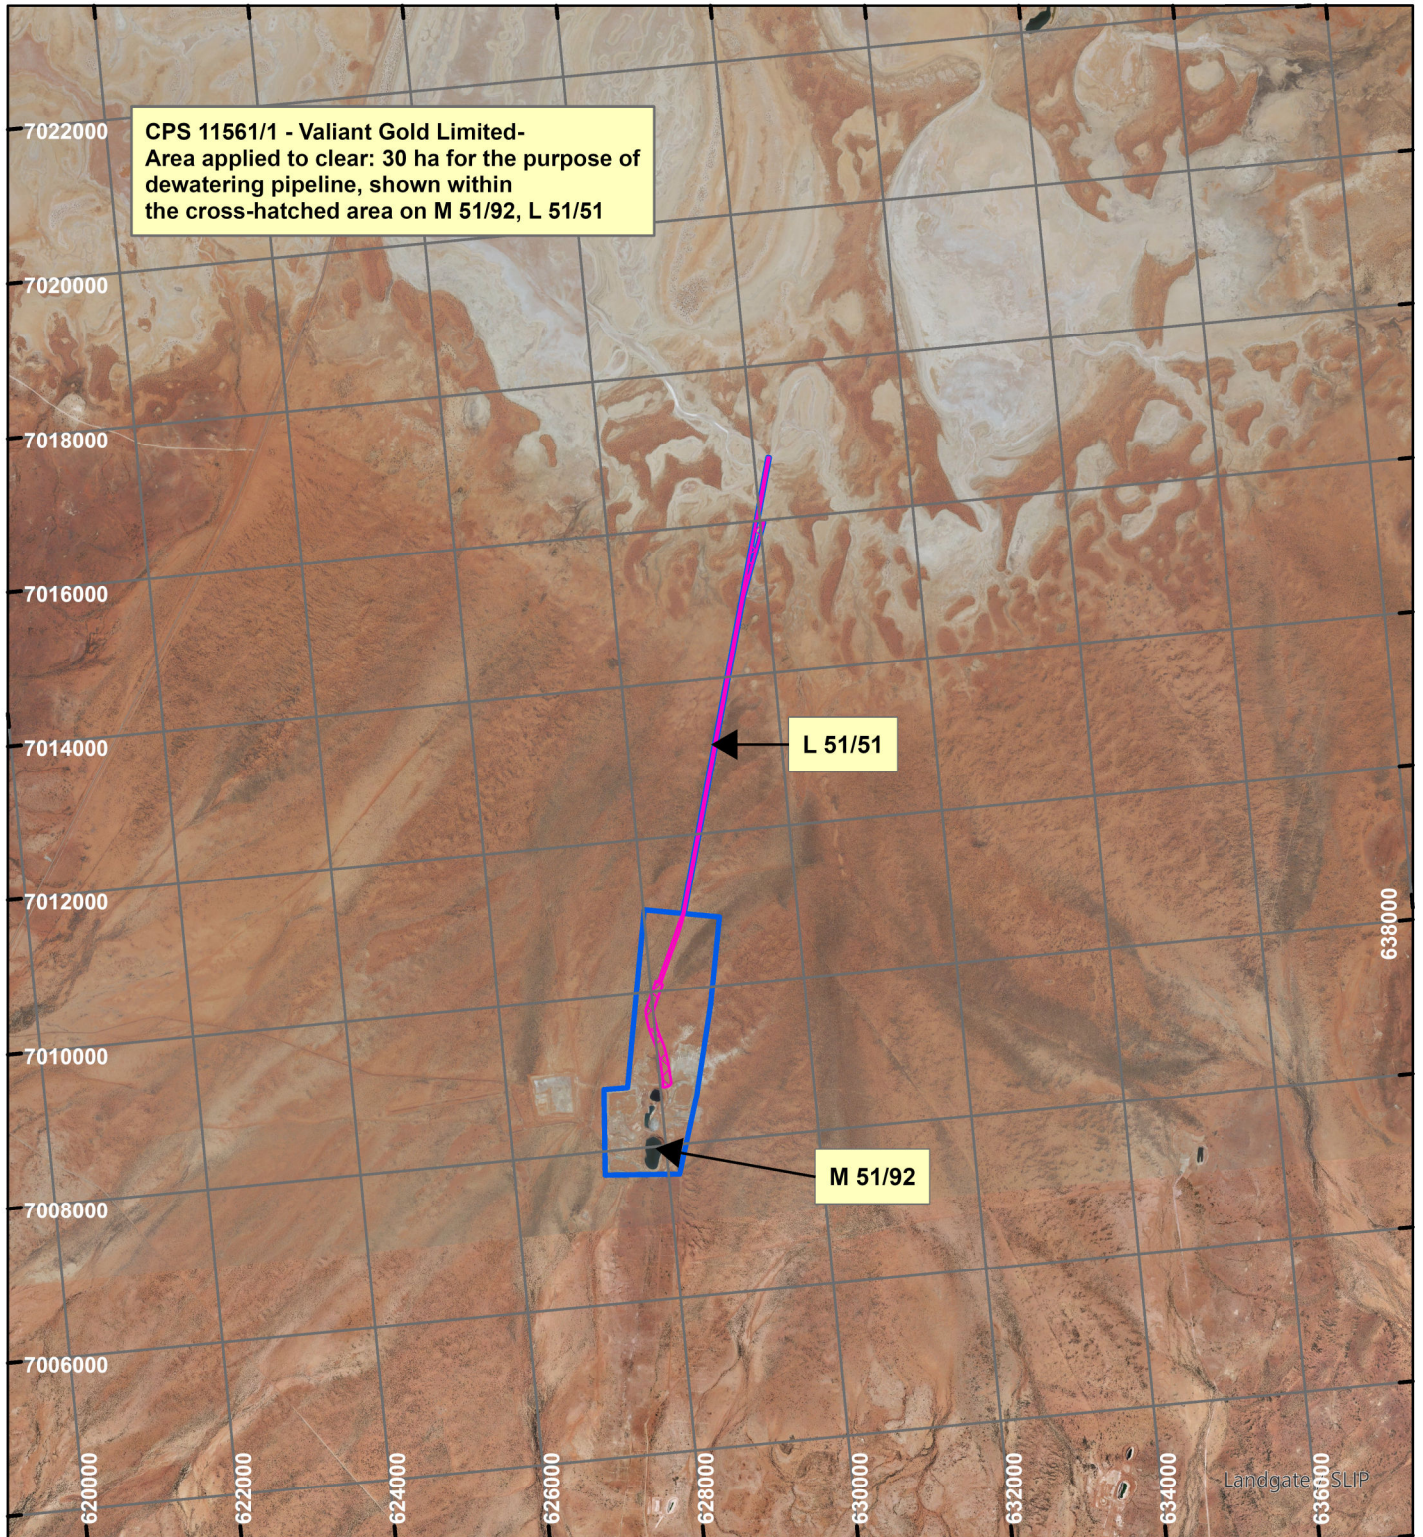

CPS 11561/1 - Valiant Gold Limited

LEGEND

Clearing Instruments

Mining Tenements

Scale 1:100,000

(Approximate when reproduced at A4)

Geocentric Datum Australia 2020

Note: the data in this map have not been projected. This may result in geometric distortion or measurement inaccuracies.

..... Date

Officer with delegated authority under Section 20 of
the Environmental Protection Act 1986

Information derived from this map should be
confirmed with the data custodian acknowledged
by the agency acronym in the legend.