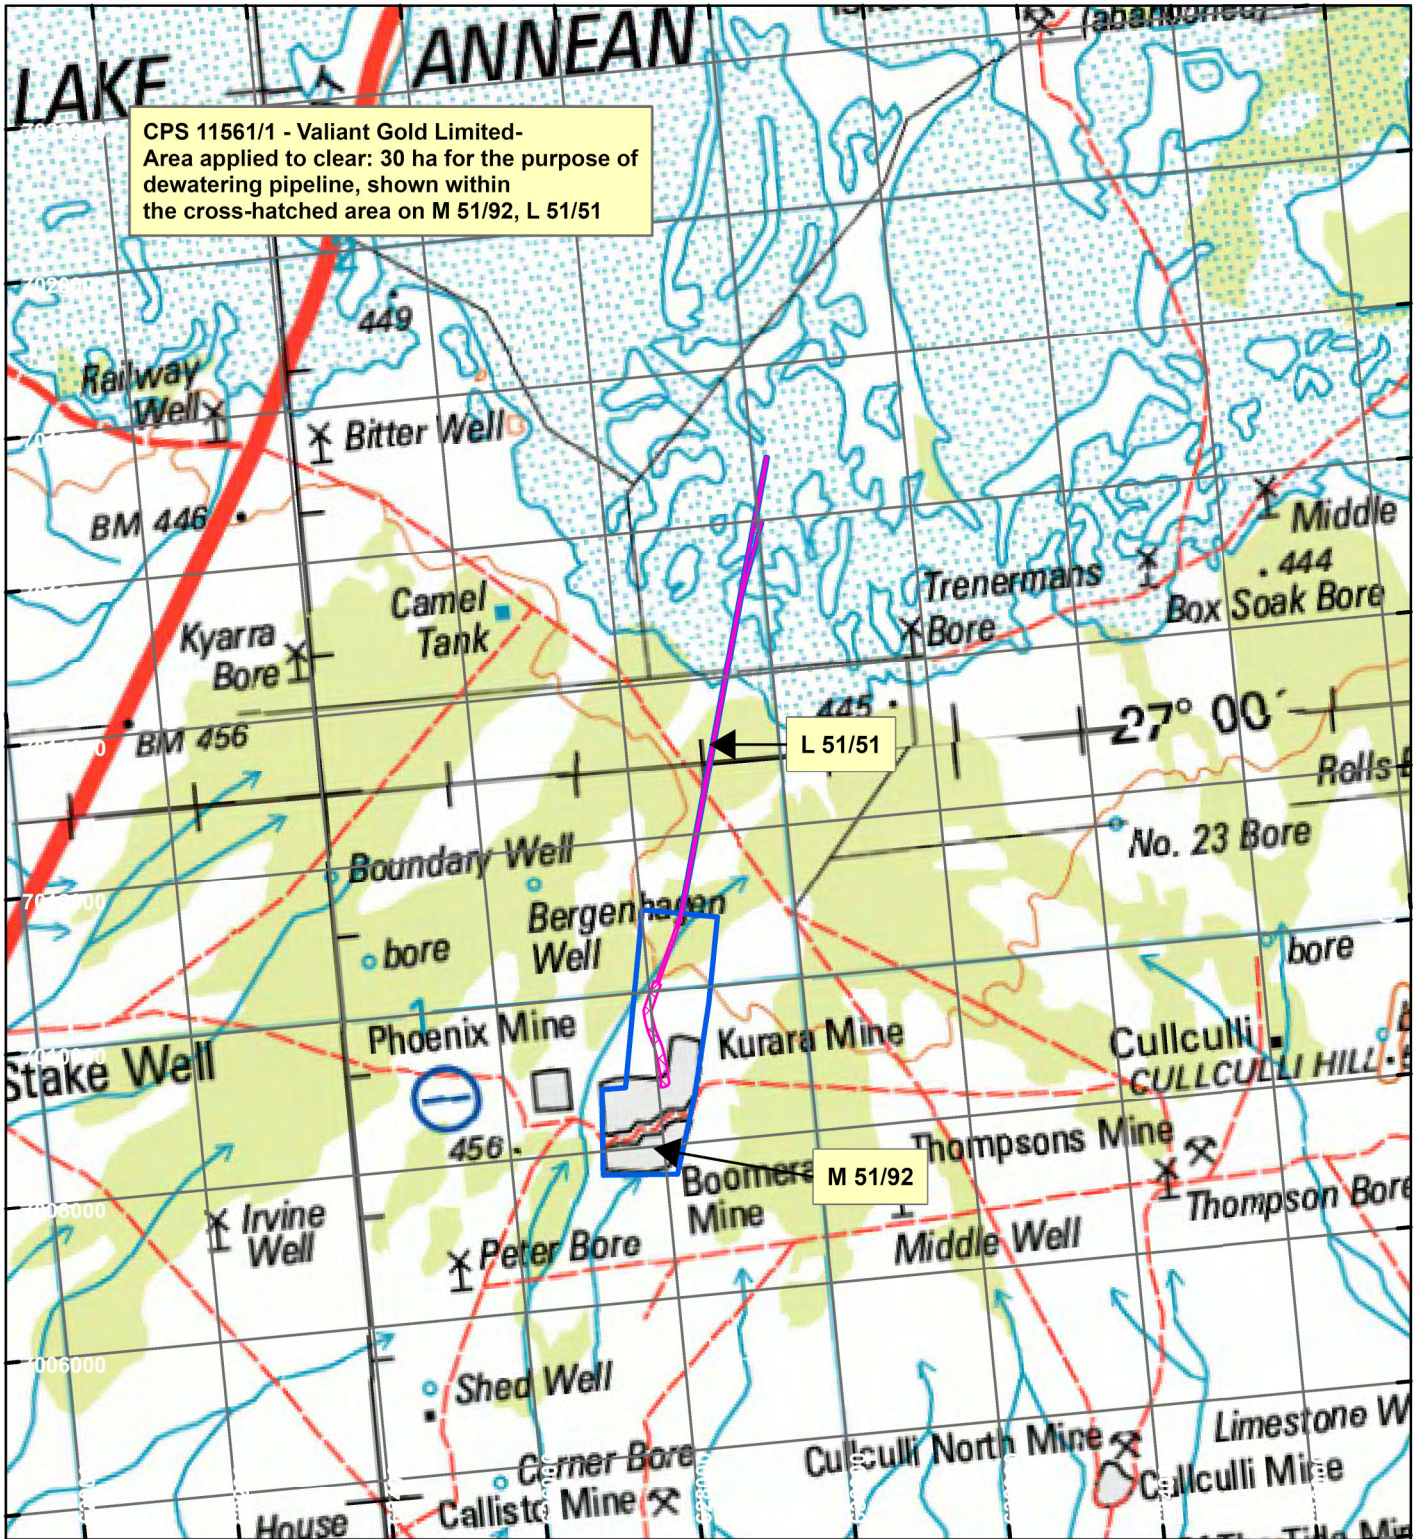

CPS 11561/1 - Valiant Gold Limited

LEGEND

Clearing Instruments

Mining Tenements

Scale 1:100,000

(Approximate when reproduced at A4)

Geocentric Datum Australia 2020

Note: the data in this map have not been projected. This may result in geometric distortion or measurement inaccuracies.

..... Date

Officer with delegated authority under Section 20 of the Environmental Protection Act 1986

Information derived from this map should be confirmed with the data custodian acknowledged by the agency acronym in the legend.