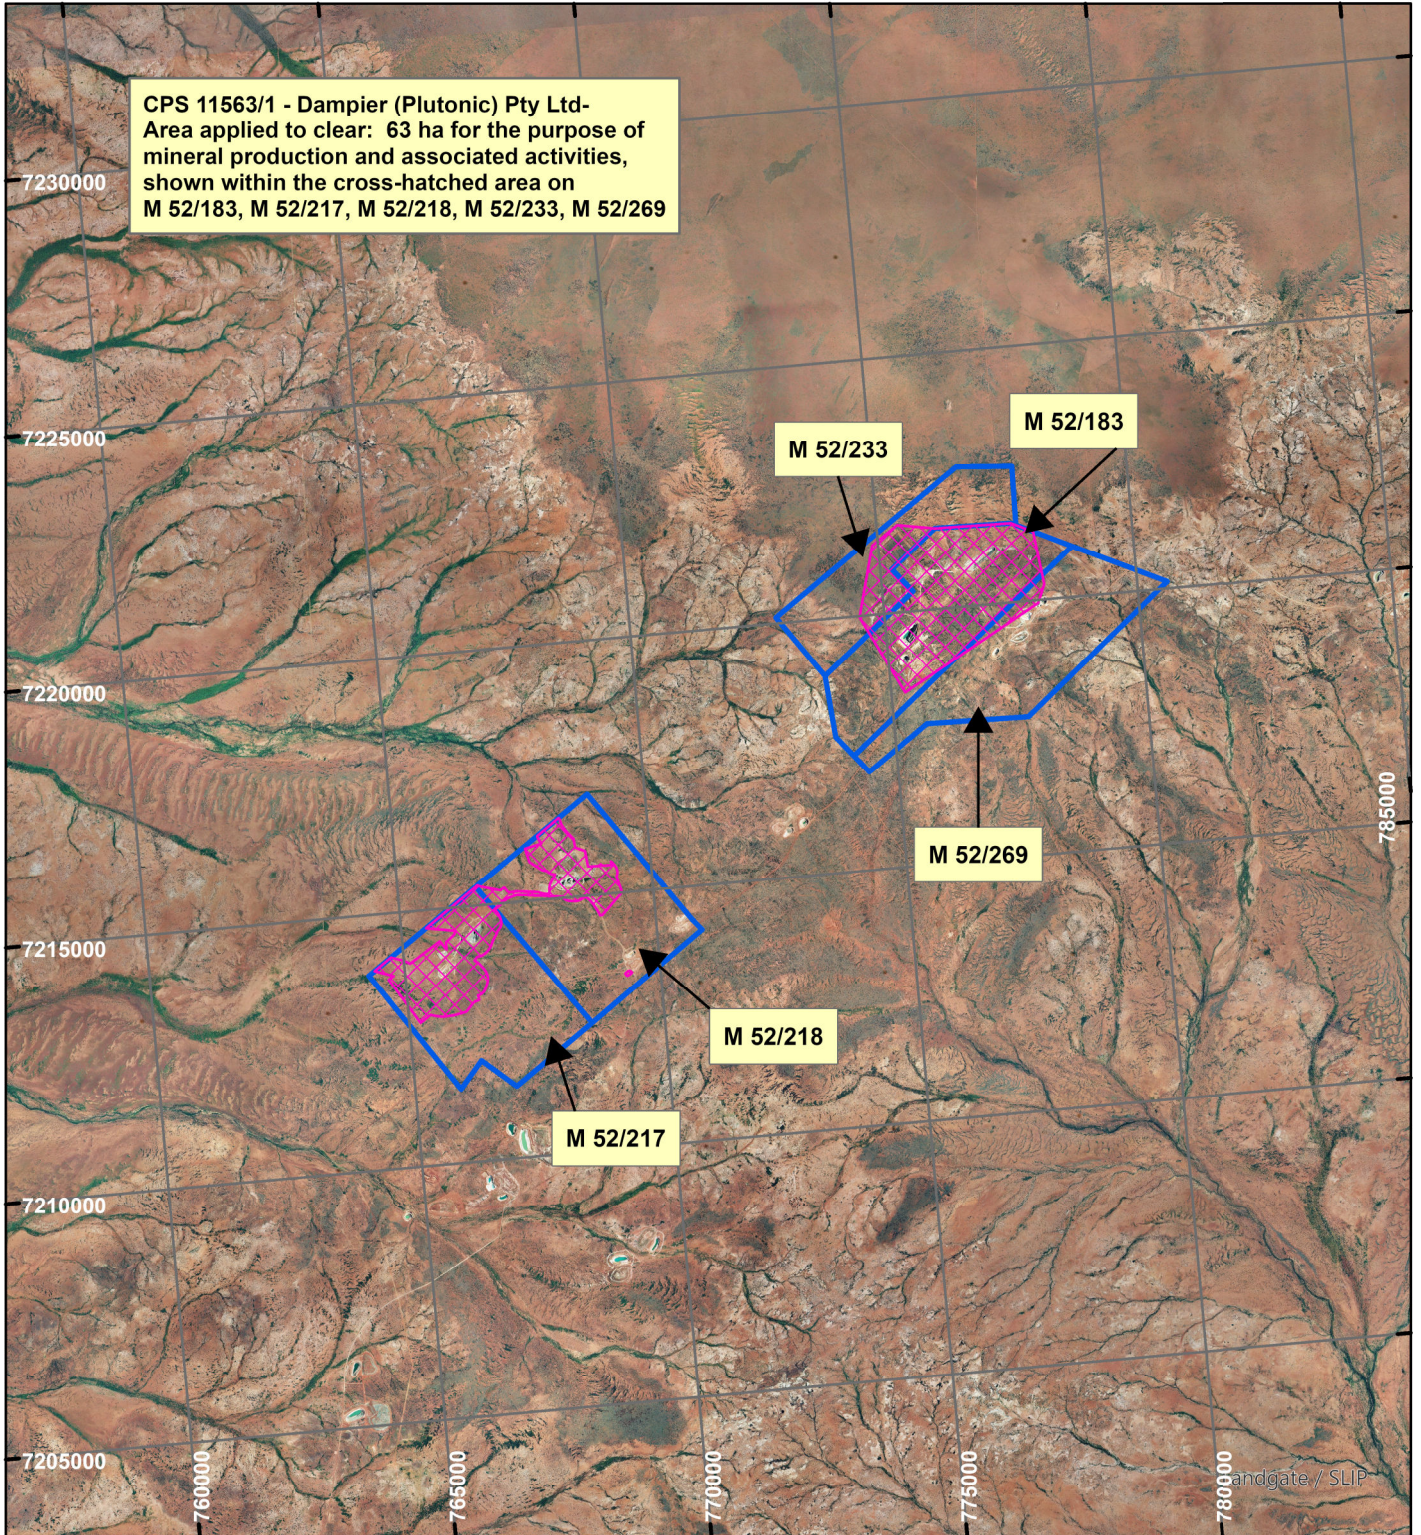

CPS 11563/1 - Dampier (Plutonic) Pty Ltd

LEGEND

Clearing Instruments

Mining Tenements

Scale 1:150,000

(Approximate when reproduced at A4)

Geocentric Datum Australia 2020

Note: the data in this map have not been projected. This may result in geometric distortion or measurement inaccuracies.

..... Date

Officer with delegated authority under Section 20 of the Environmental Protection Act 1986

Information derived from this map should be confirmed with the data custodian acknowledged by the agency acronym in the legend.