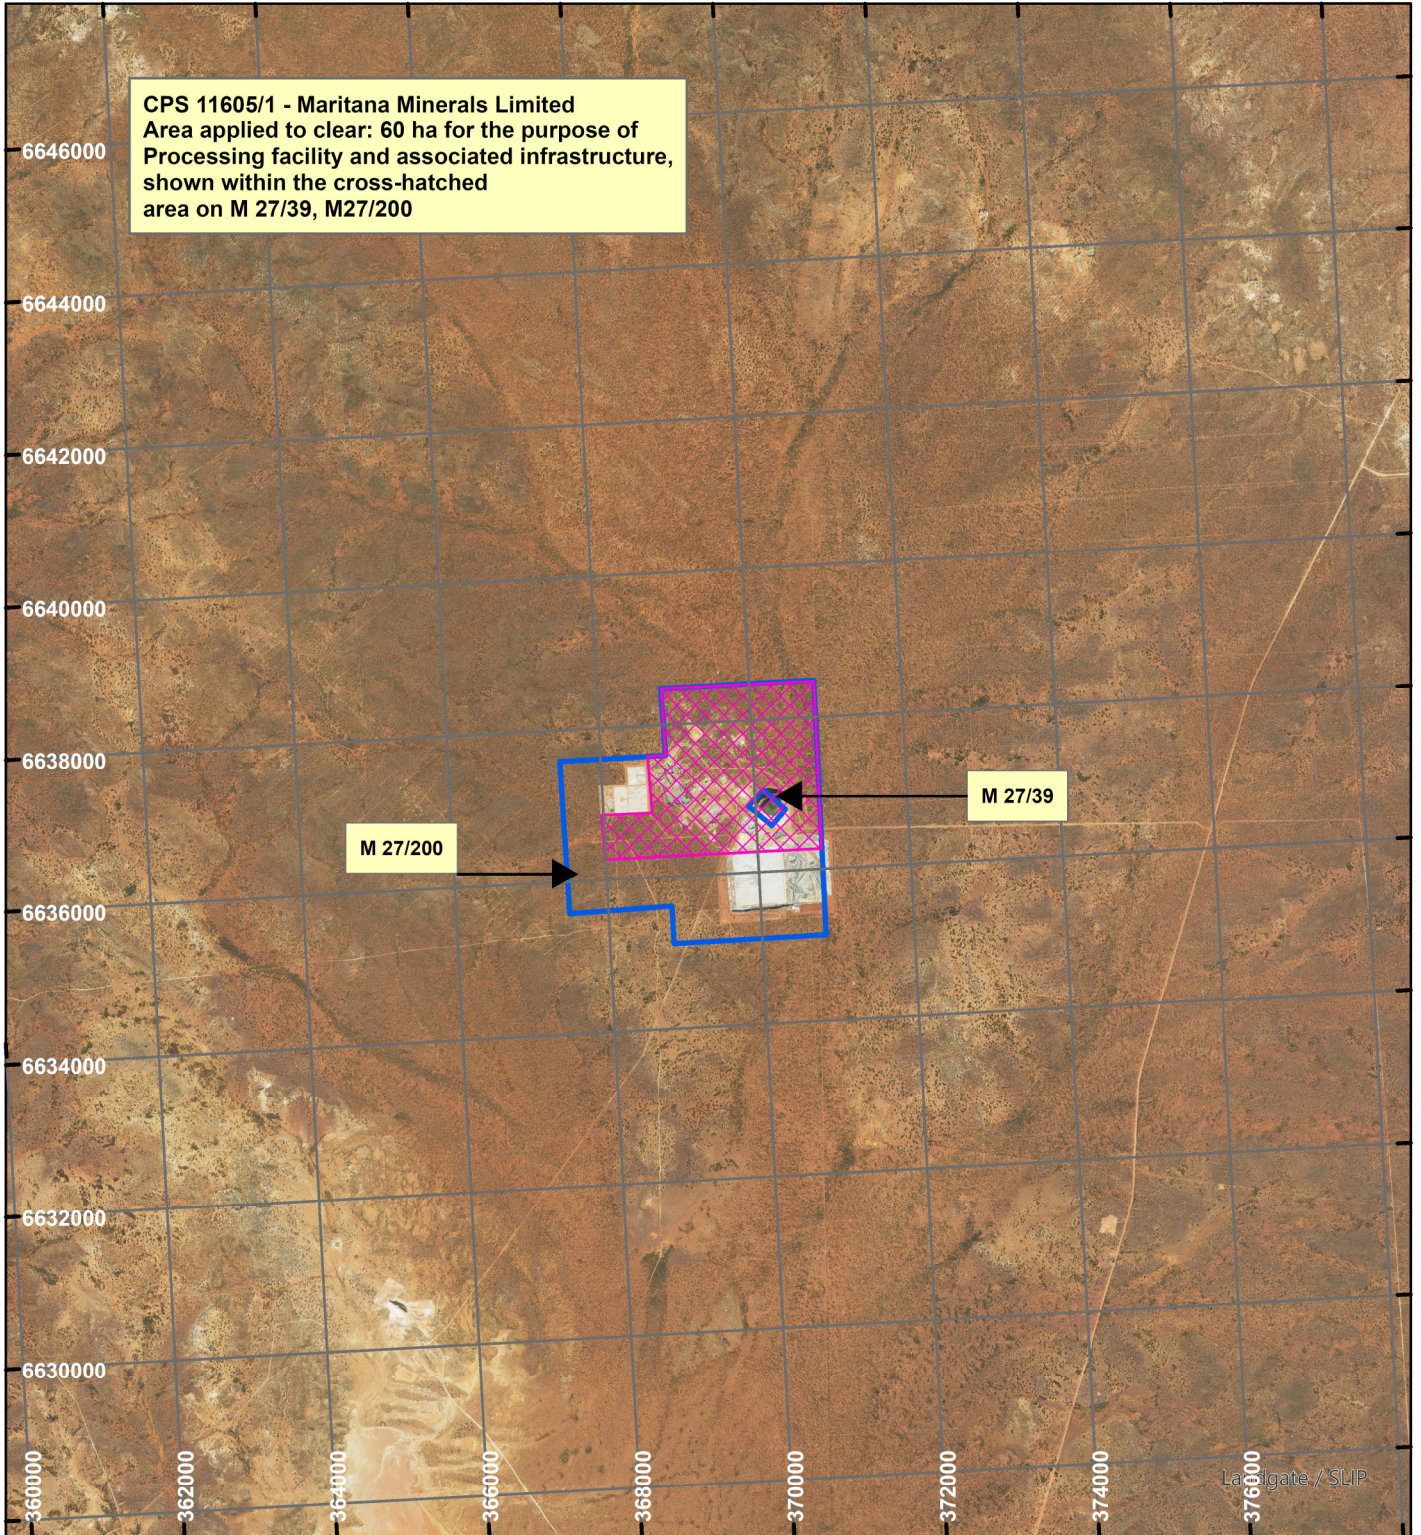

# CPS 11605/1 - Maritana Minerals Limited

## LEGEND

**Clearing Instruments**

**Mining Tenements**

Scale 1:100,000

(Approximate when reproduced at A4)

Geocentric Datum Australia 2020

Note: the data in this map have not been projected. This may result in geometric distortion or measurement inaccuracies.